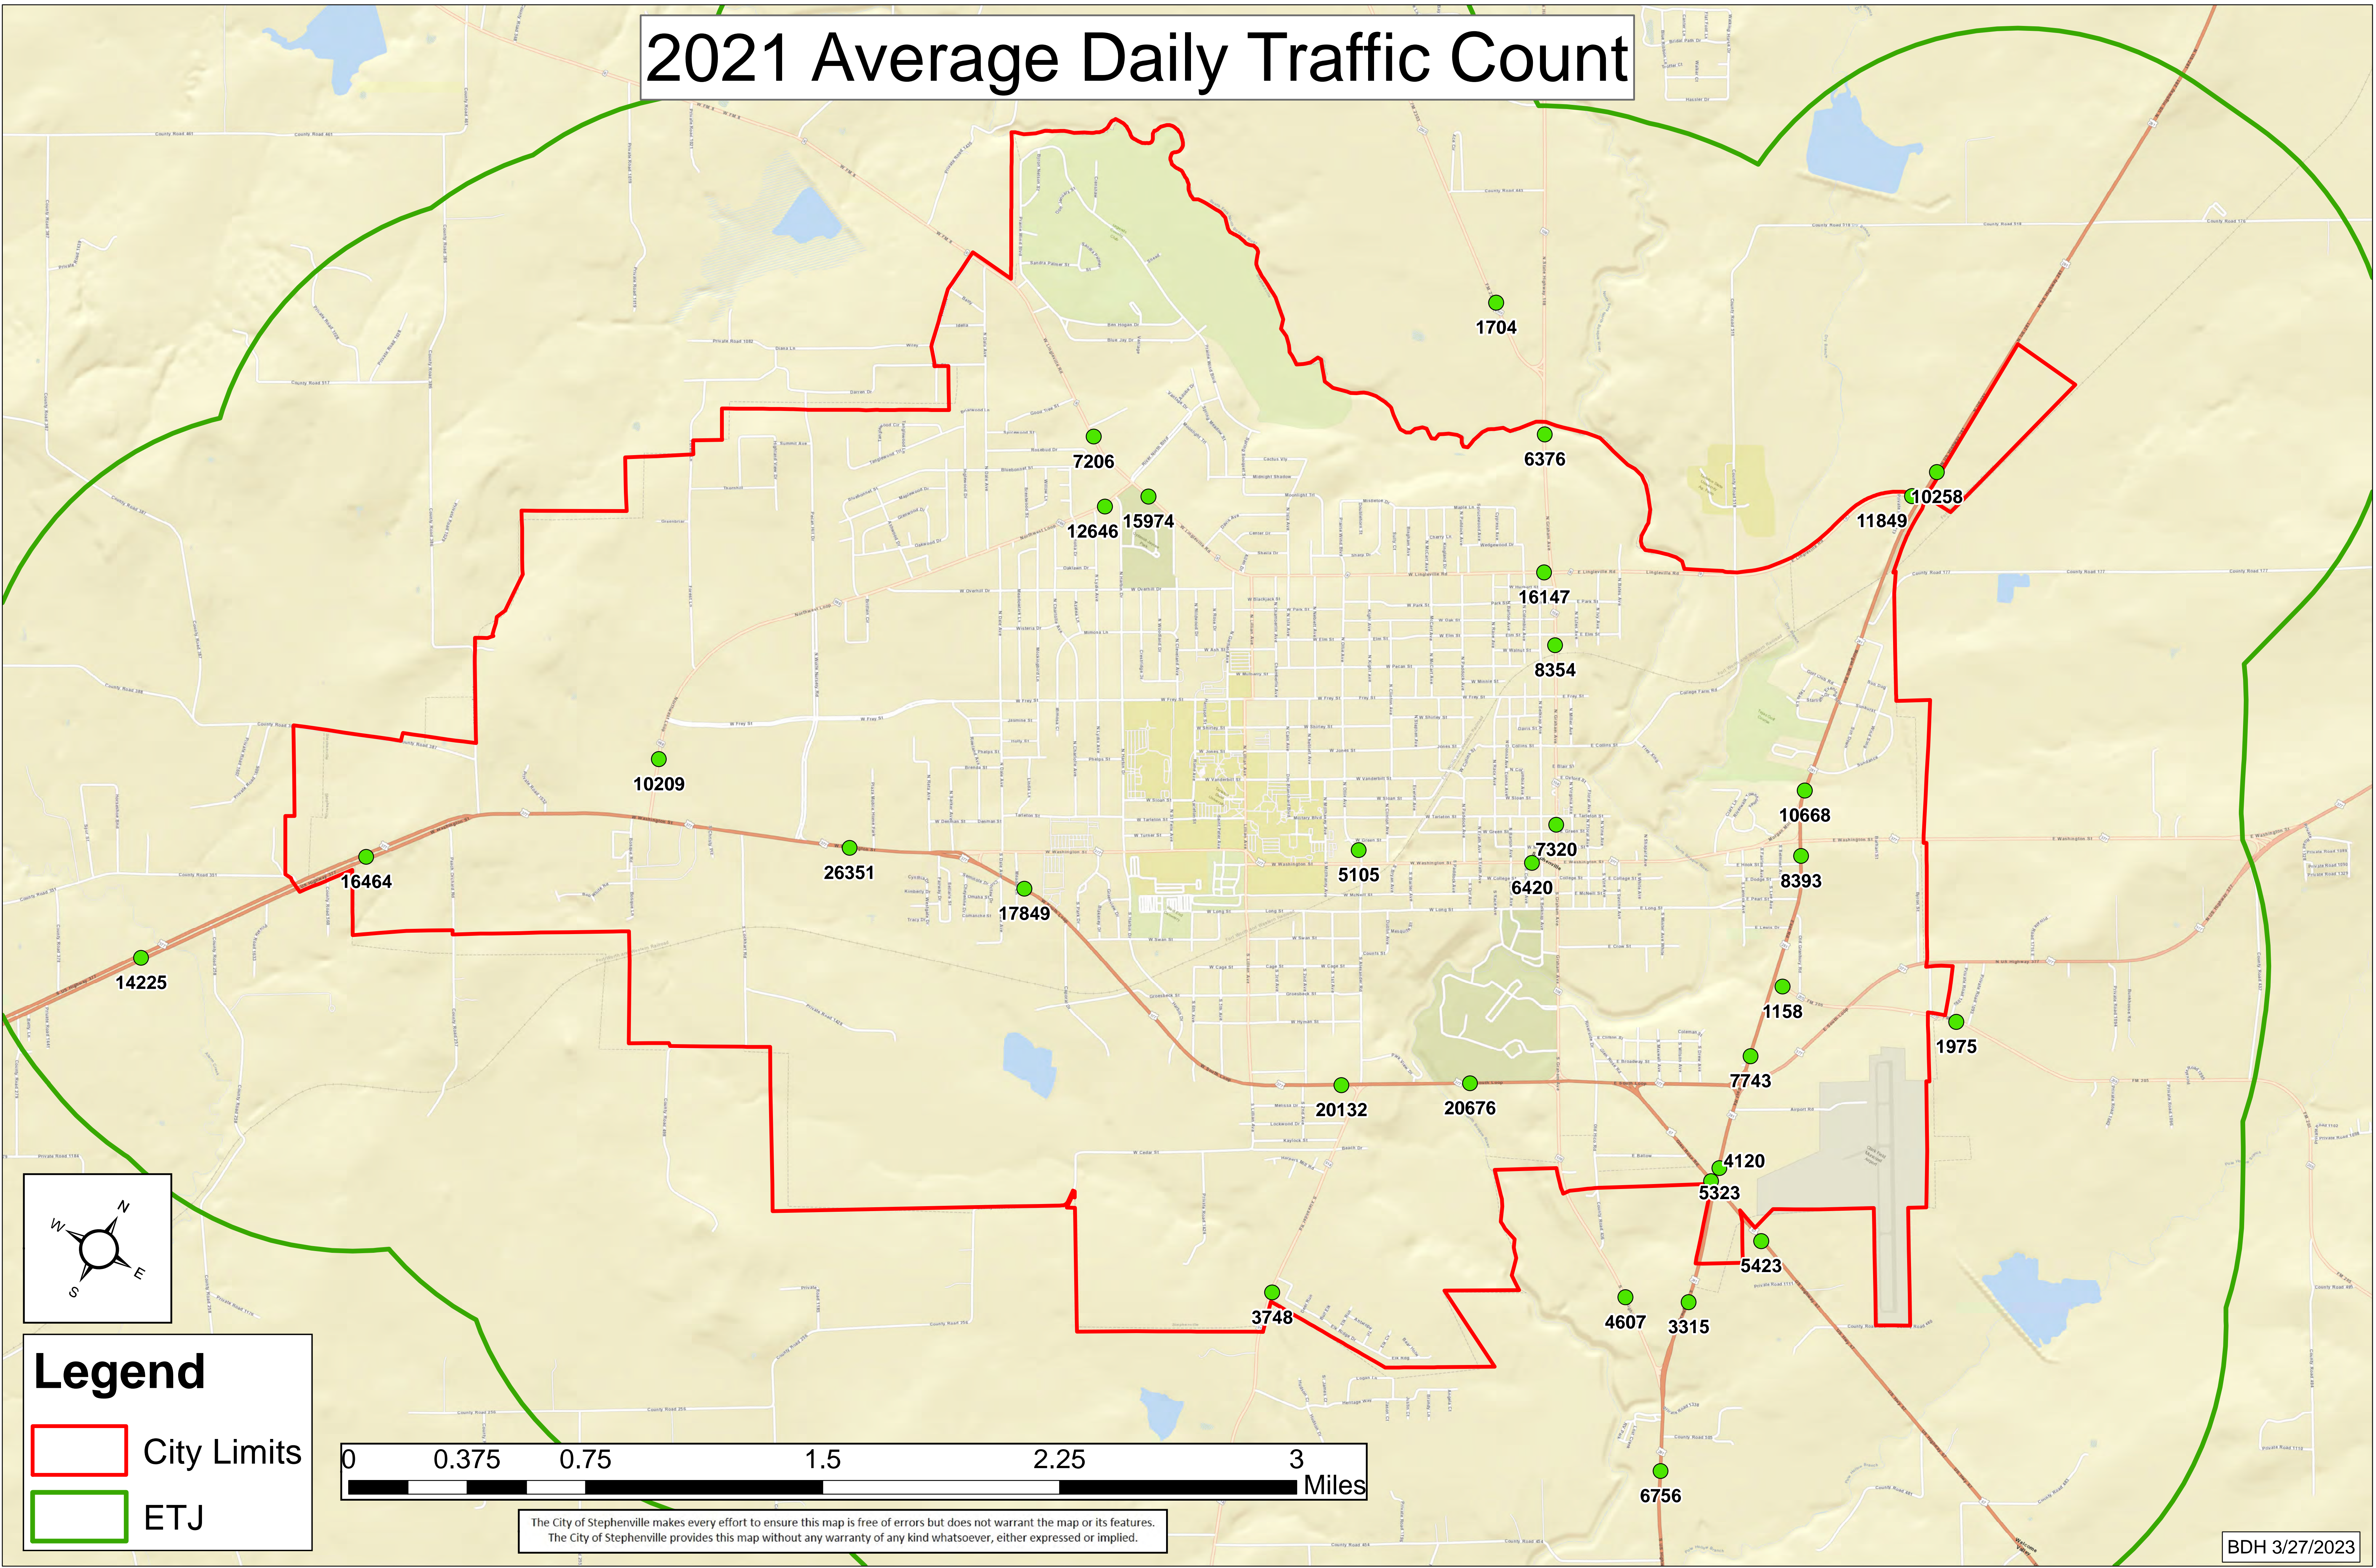

2021 Average Daily Traffic Count

Legend

- City Limits
- ETJ

The City of Stephenville makes every effort to ensure this map is free of errors but does not warrant the map or its features. The City of Stephenville provides this map without any warranty of any kind whatsoever, either expressed or implied.