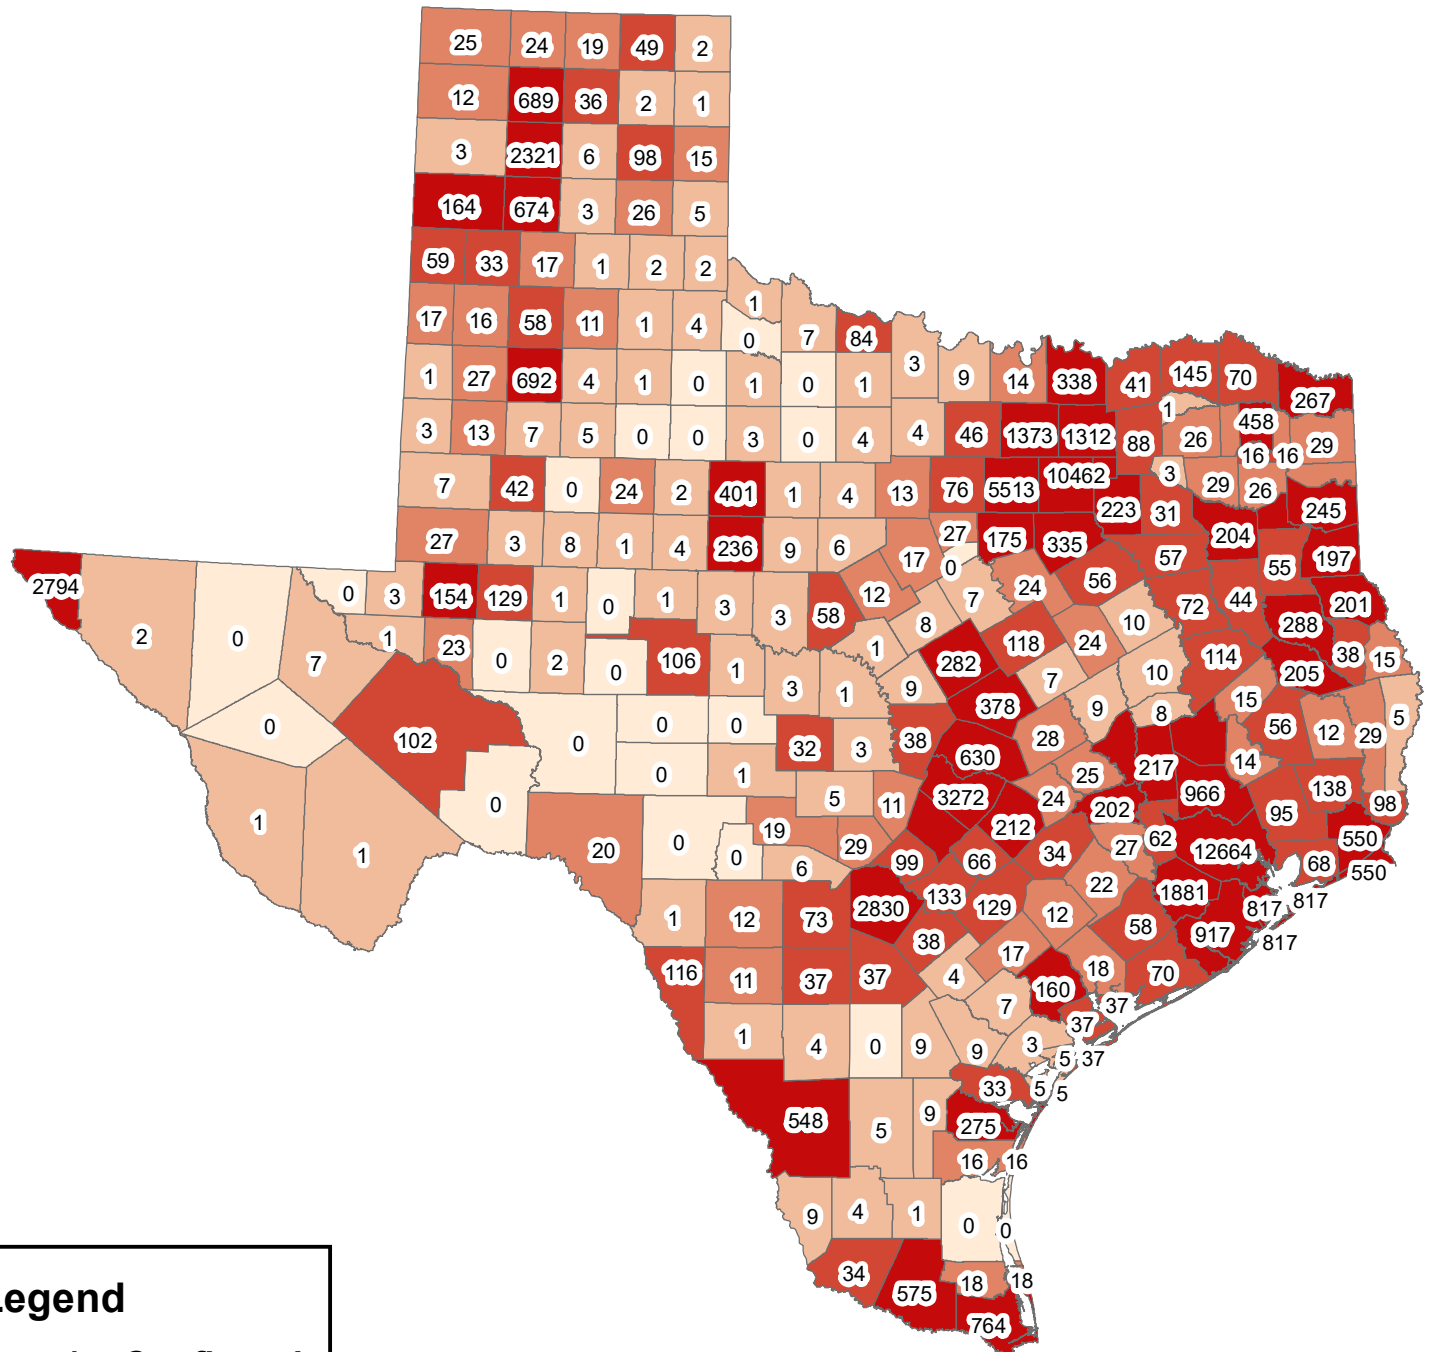

Texas Covid-19 Confirmed Cases June 1, 2020

Legend

June1__Confirmed

- 0
- 1-10
- 11-30
- 31-150
- 151-12664

The City of Stephenville makes every effort to ensure this map is free of errors but does not warrant the map or its features. The City of Stephenville provides this map without any warranty of any kind whatsoever, either expressed or implied.

[https://github.com/CSSEGISandData/COVID-19/tree/master/csse covid 19 data/csse covid 19 daily reports](https://github.com/CSSEGISandData/COVID-19/tree/master/csse%20covid%2019%20data/csse%20covid%2019%20daily%20reports)