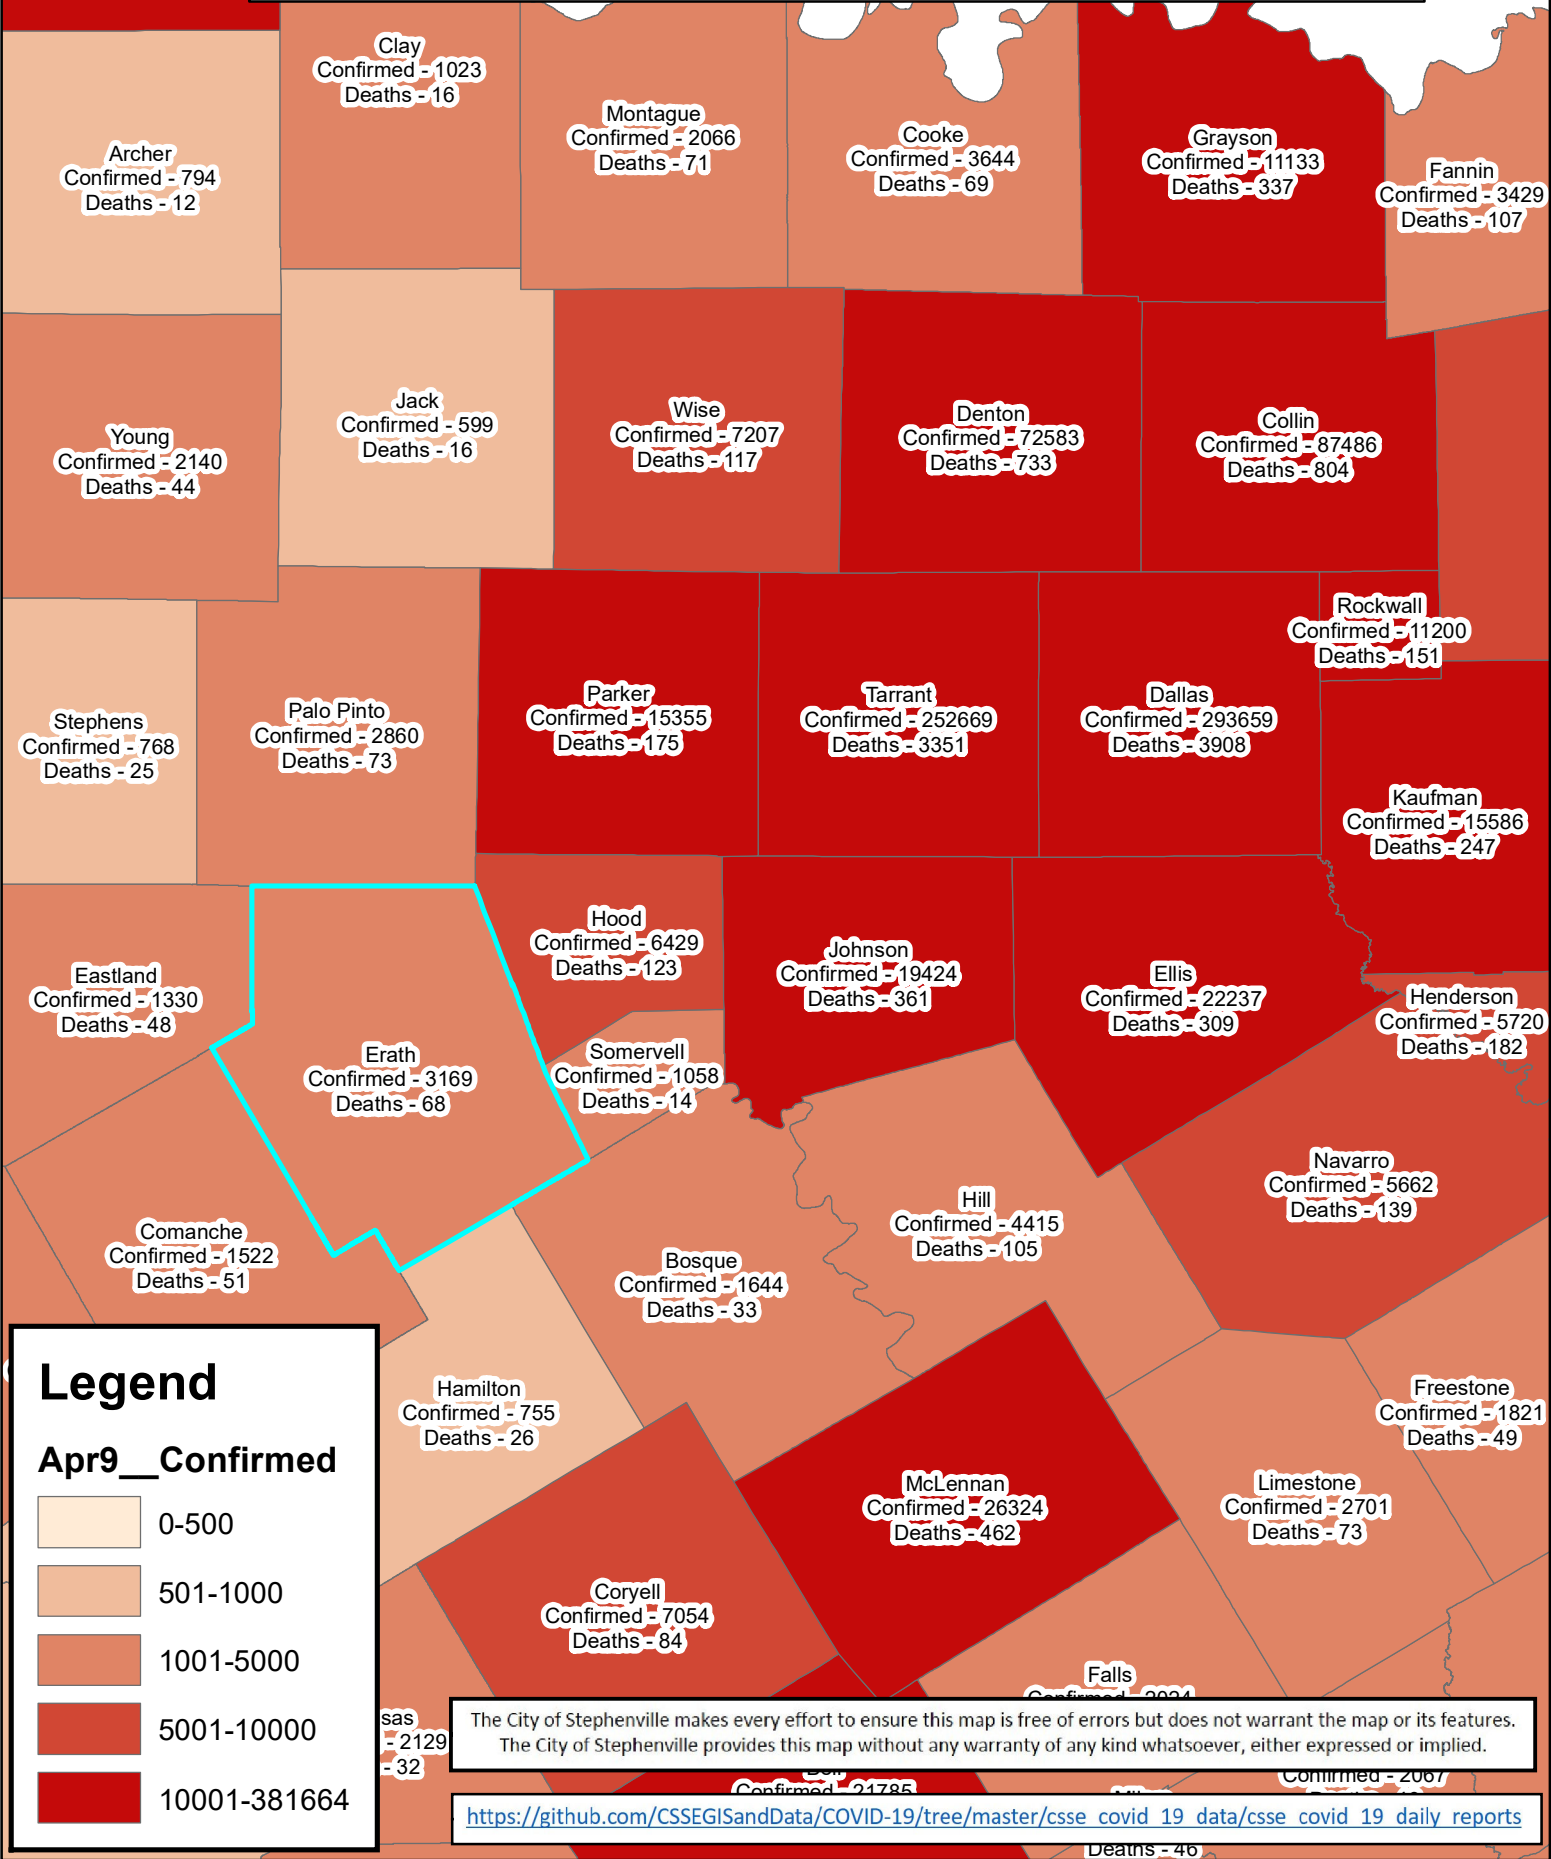

# Erath County Area Covid-19 Confirmed Cases

## April 9, 2021

### Legend