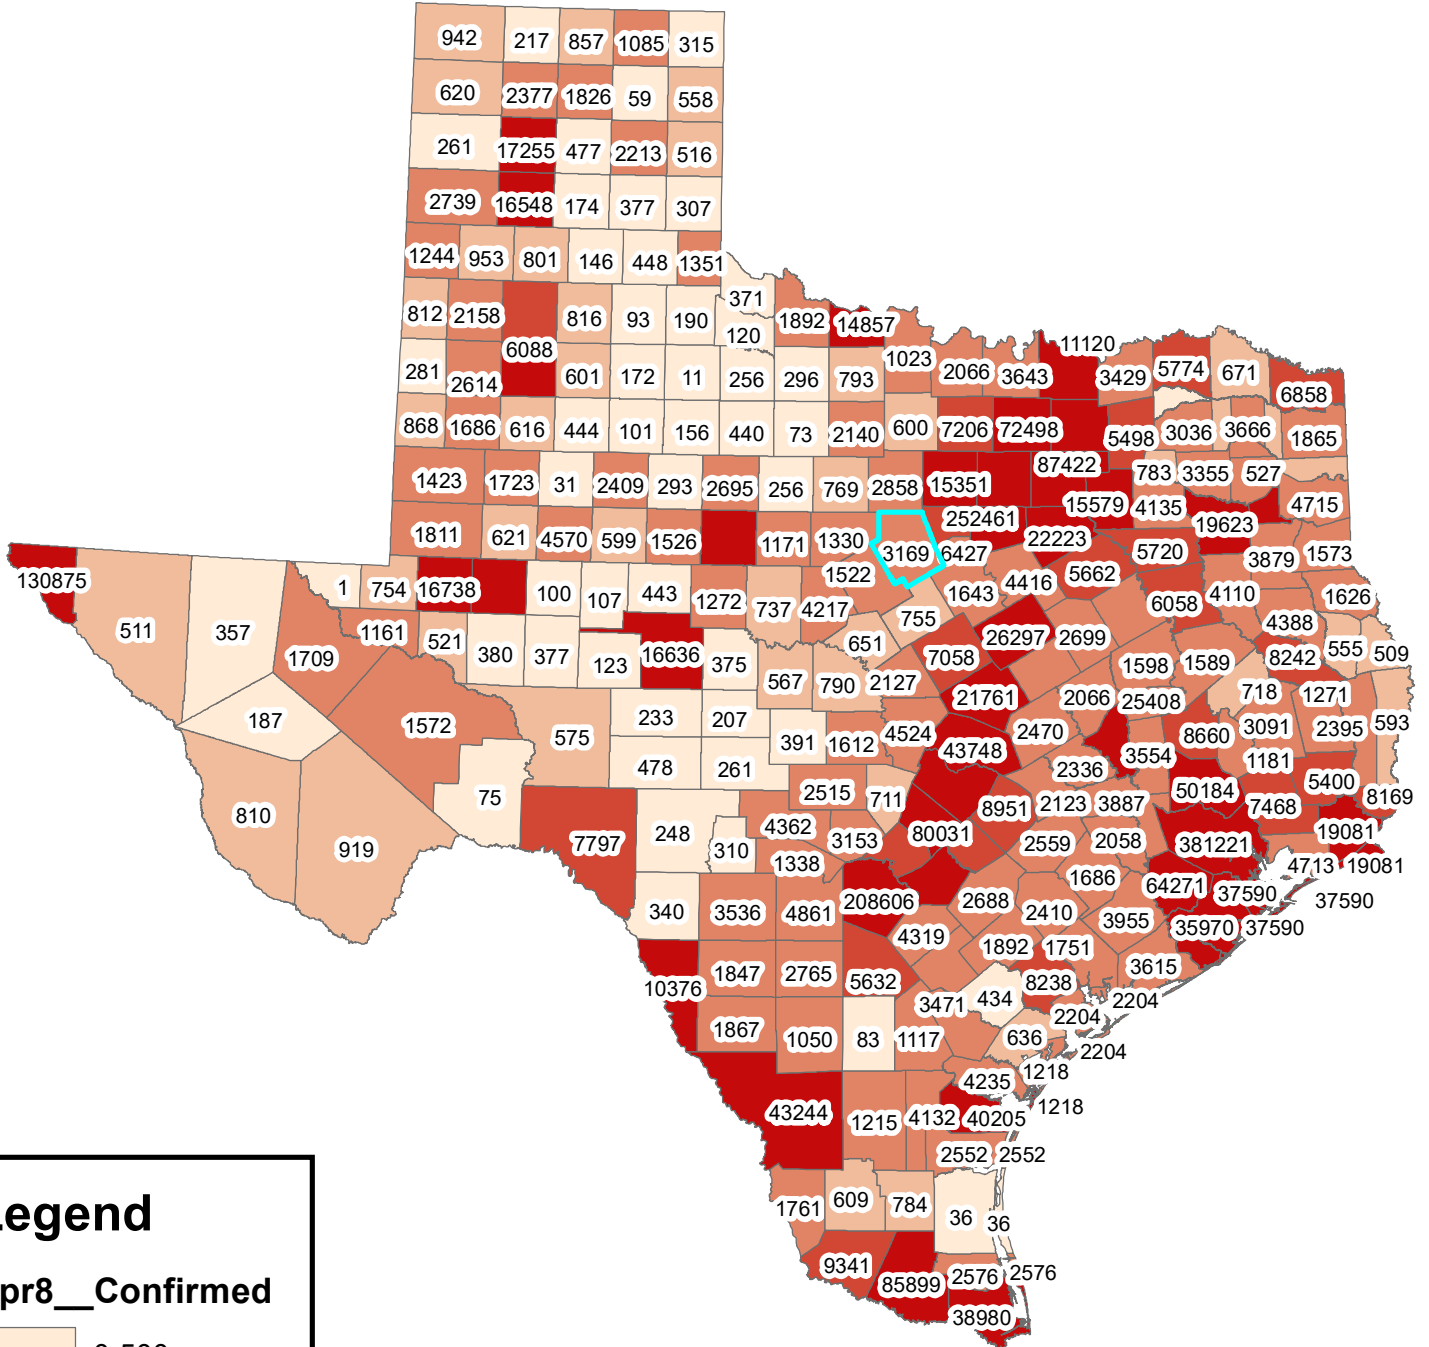

Texas Covid-19 Confirmed Cases

April 8, 2021

Legend

Apr8__Confirmed

- 0-500
- 501-1000
- 1001-5000
- 5001-10000
- 10001-381221

The City of Stephenville makes every effort to ensure this map is free of errors but does not warrant the map or its features. The City of Stephenville provides this map without any warranty of any kind whatsoever, either expressed or implied.

[https://github.com/CSSEGISandData/COVID-19/tree/master/csse covid 19 data/csse covid 19 daily reports](https://github.com/CSSEGISandData/COVID-19/tree/master/csse%20covid%2019%20data/csse%20covid%2019%20daily%20reports)