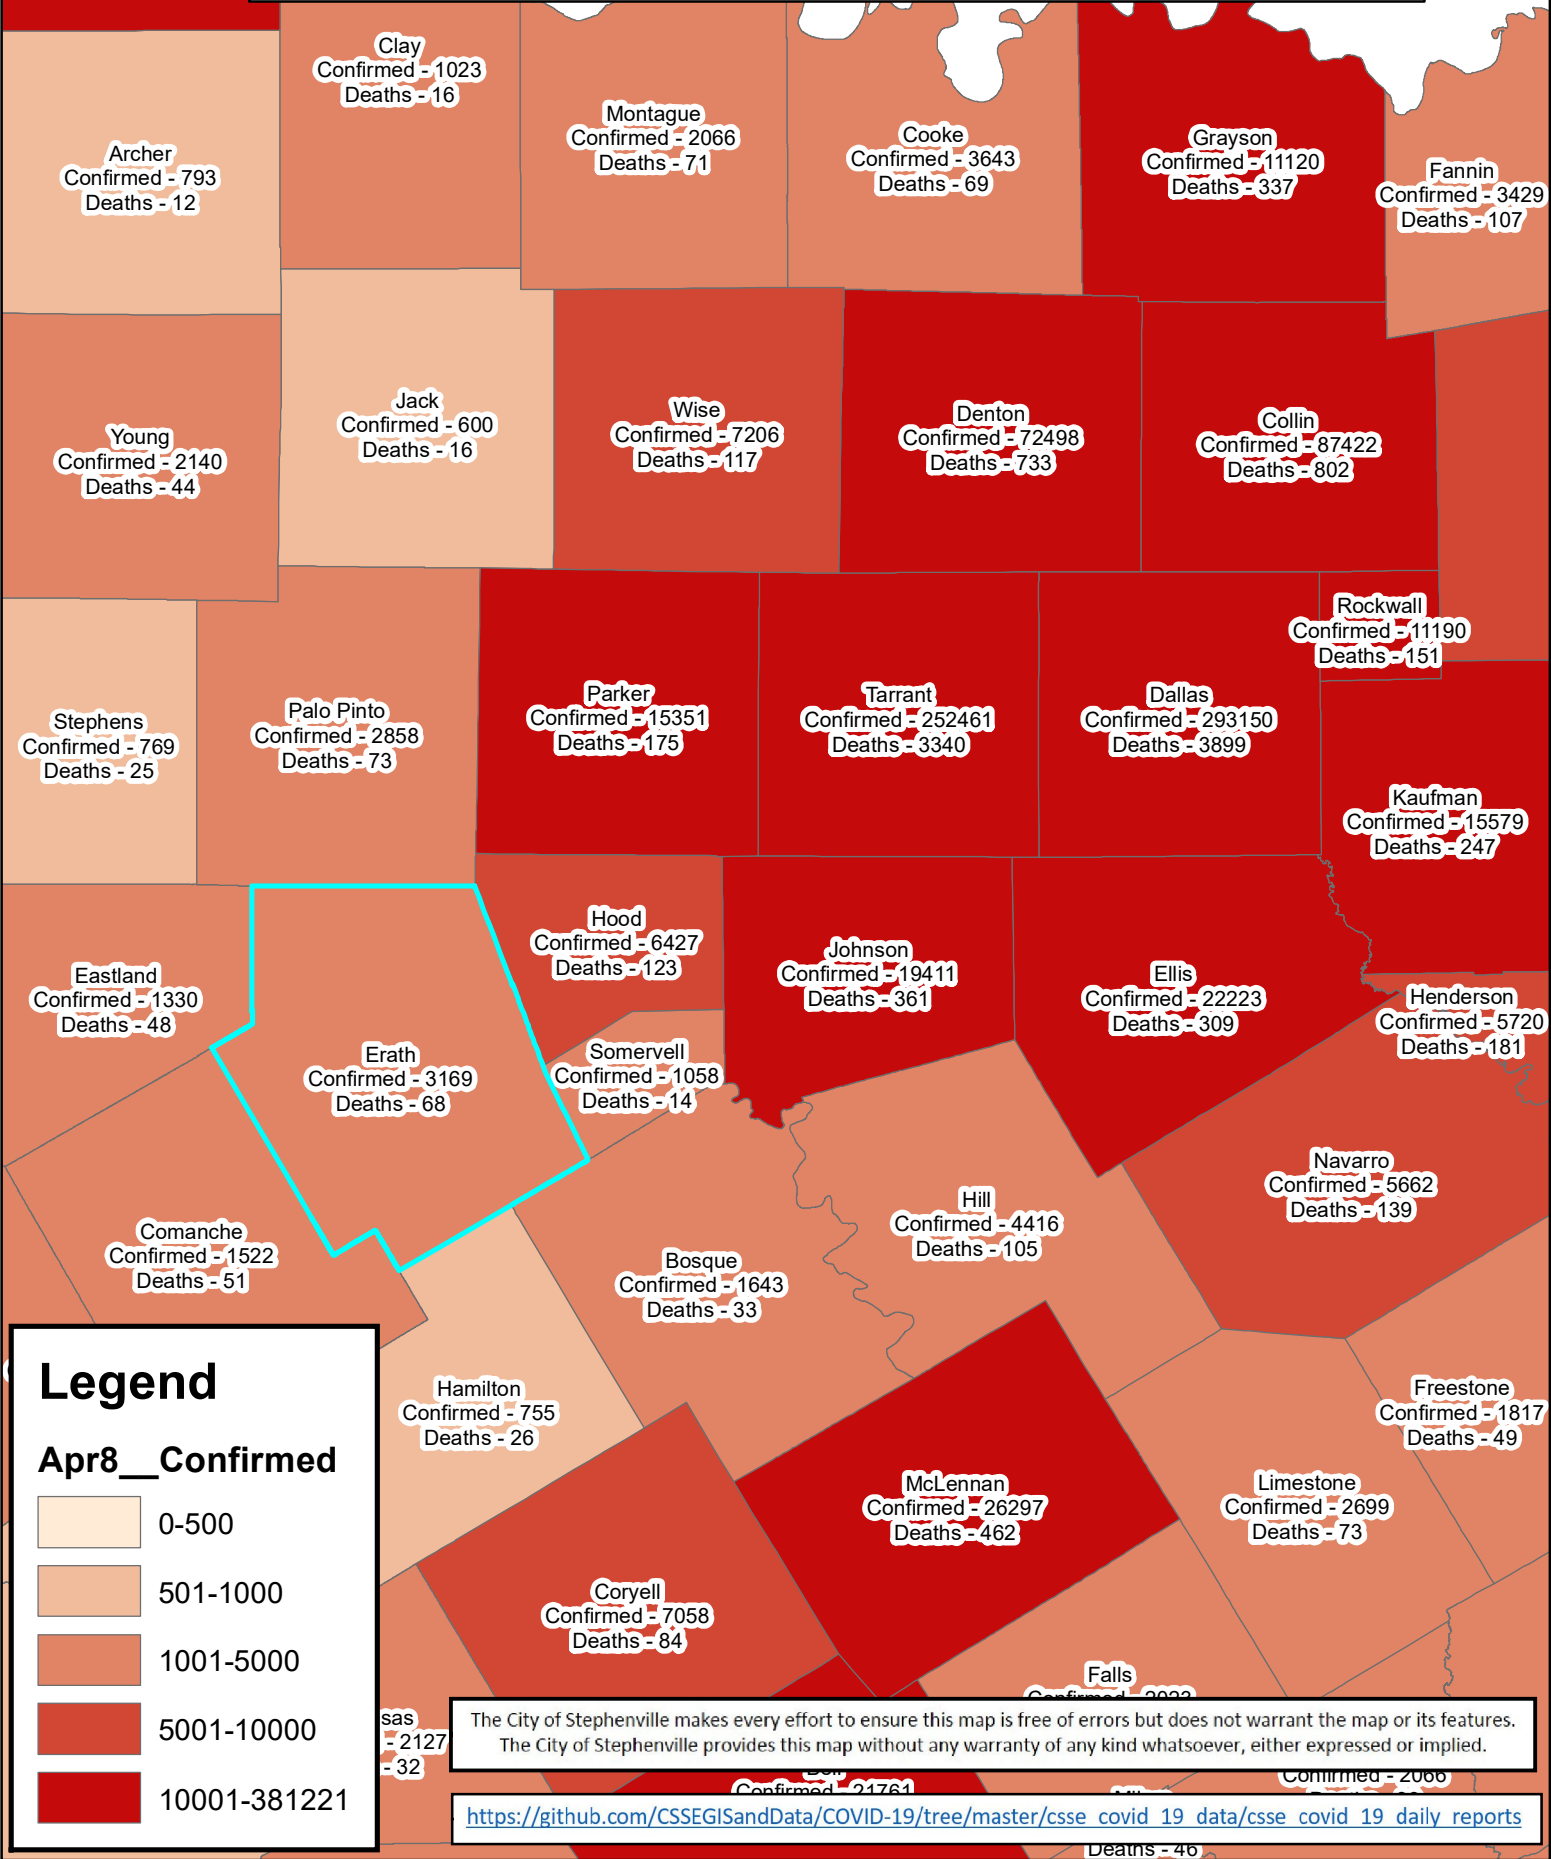

Erath County Area Covid-19 Confirmed Cases

April 8, 2021

Legend

Apr8__Confirmed

The City of Stephenville makes every effort to ensure this map is free of errors but does not warrant the map or its features. The City of Stephenville provides this map without any warranty of any kind whatsoever, either expressed or implied.

https://github.com/CSSEGISandData/COVID-19/tree/master/csse_covid_19_data/csse_covid_19_daily_reports