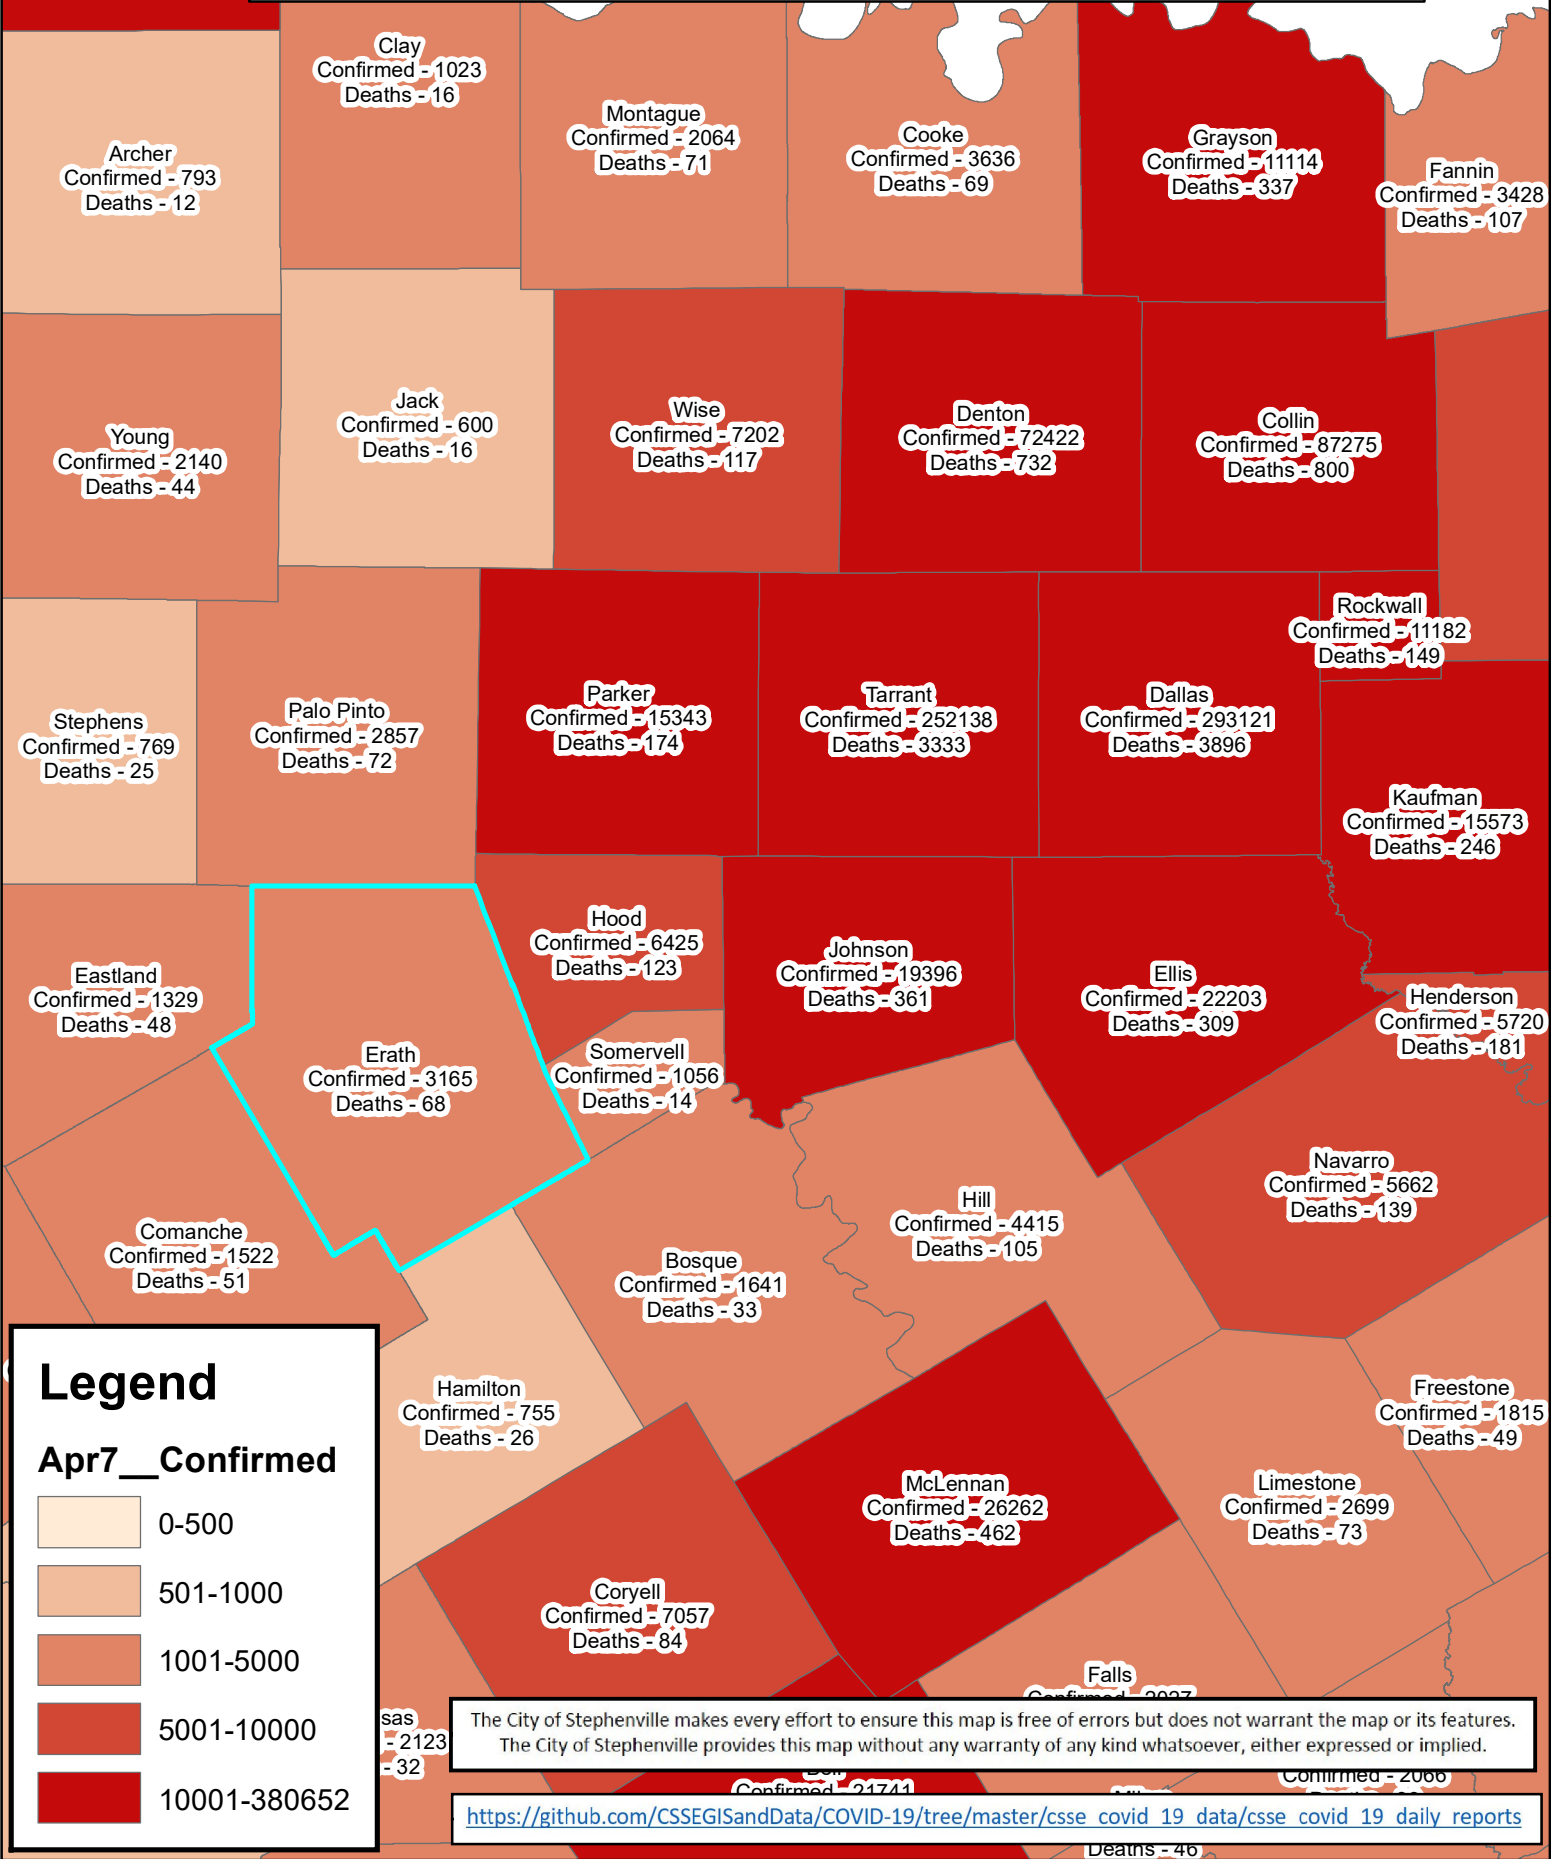

Erath County Area Covid-19 Confirmed Cases

April 7, 2021

Legend

Apr7__Confirmed

The City of Stephenville makes every effort to ensure this map is free of errors but does not warrant the map or its features. The City of Stephenville provides this map without any warranty of any kind whatsoever, either expressed or implied.

https://github.com/CSSEGISandData/COVID-19/tree/master/csse_covid_19_data/csse_covid_19_daily_reports