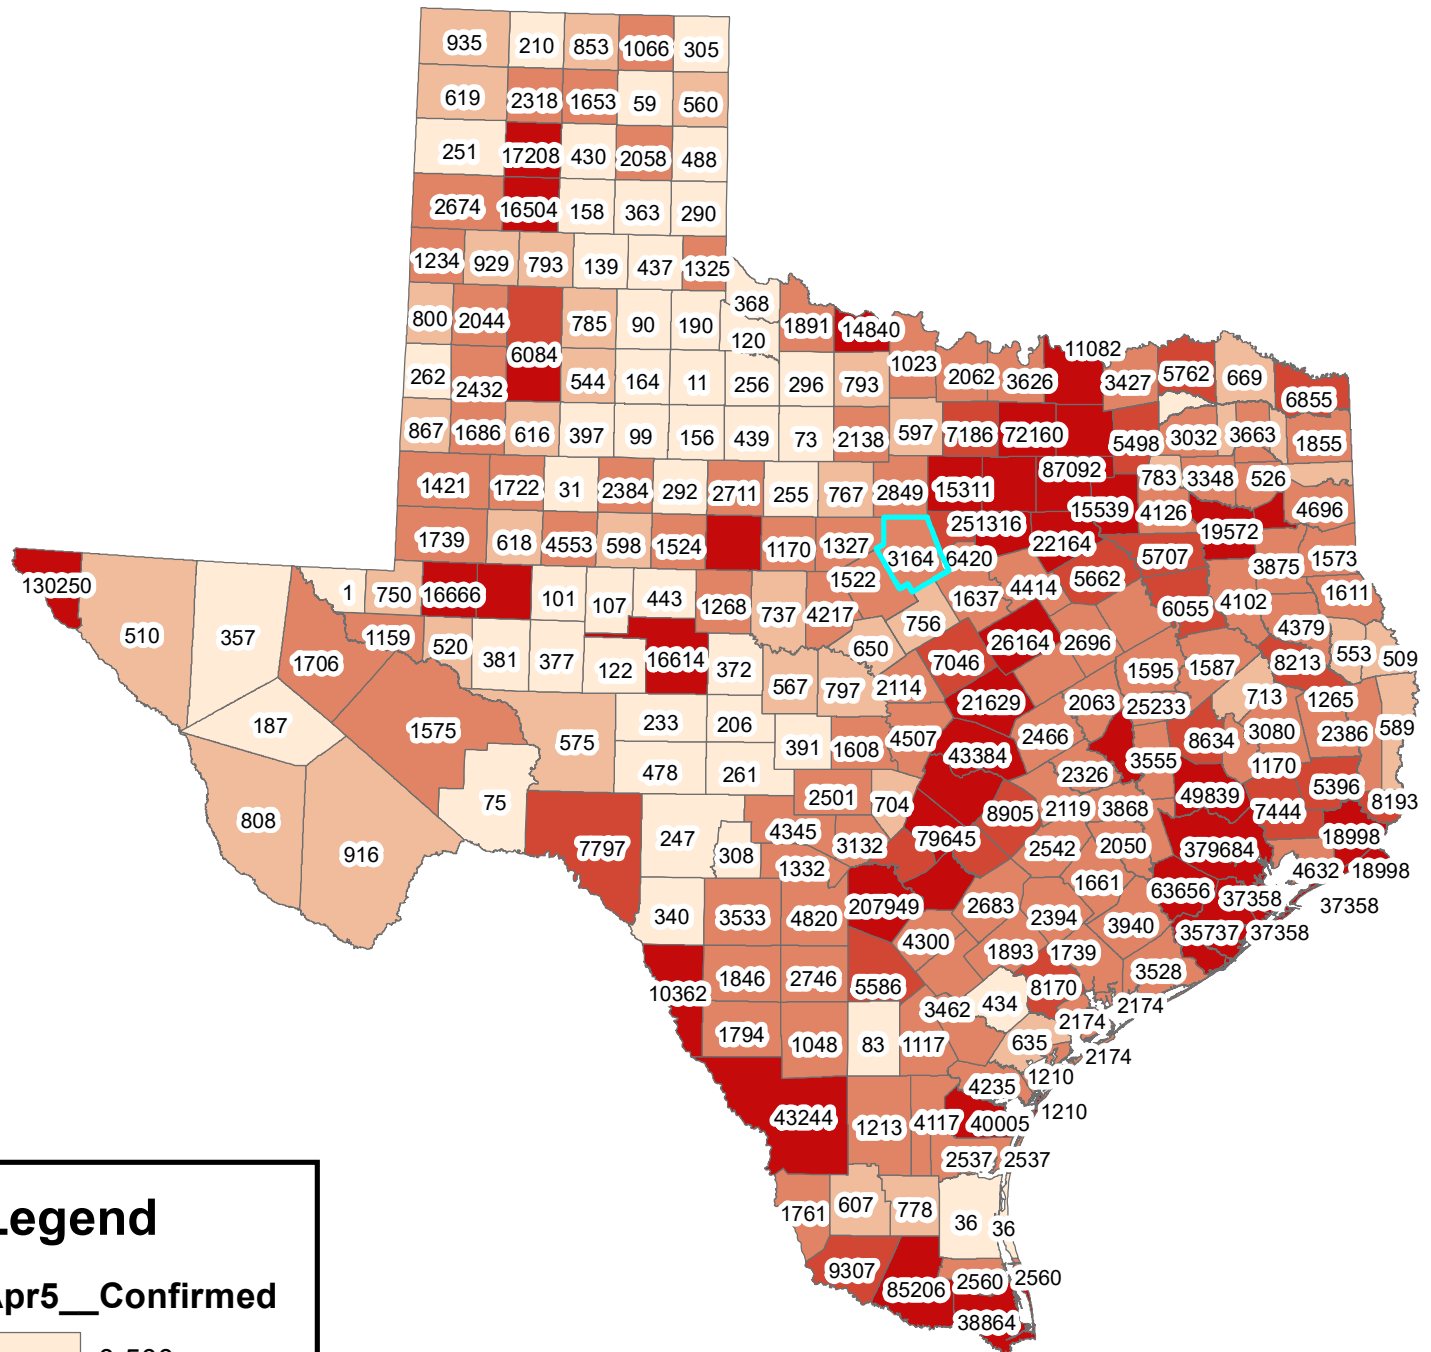

# Texas Covid-19 Confirmed Cases

## April 5, 2021

### Legend