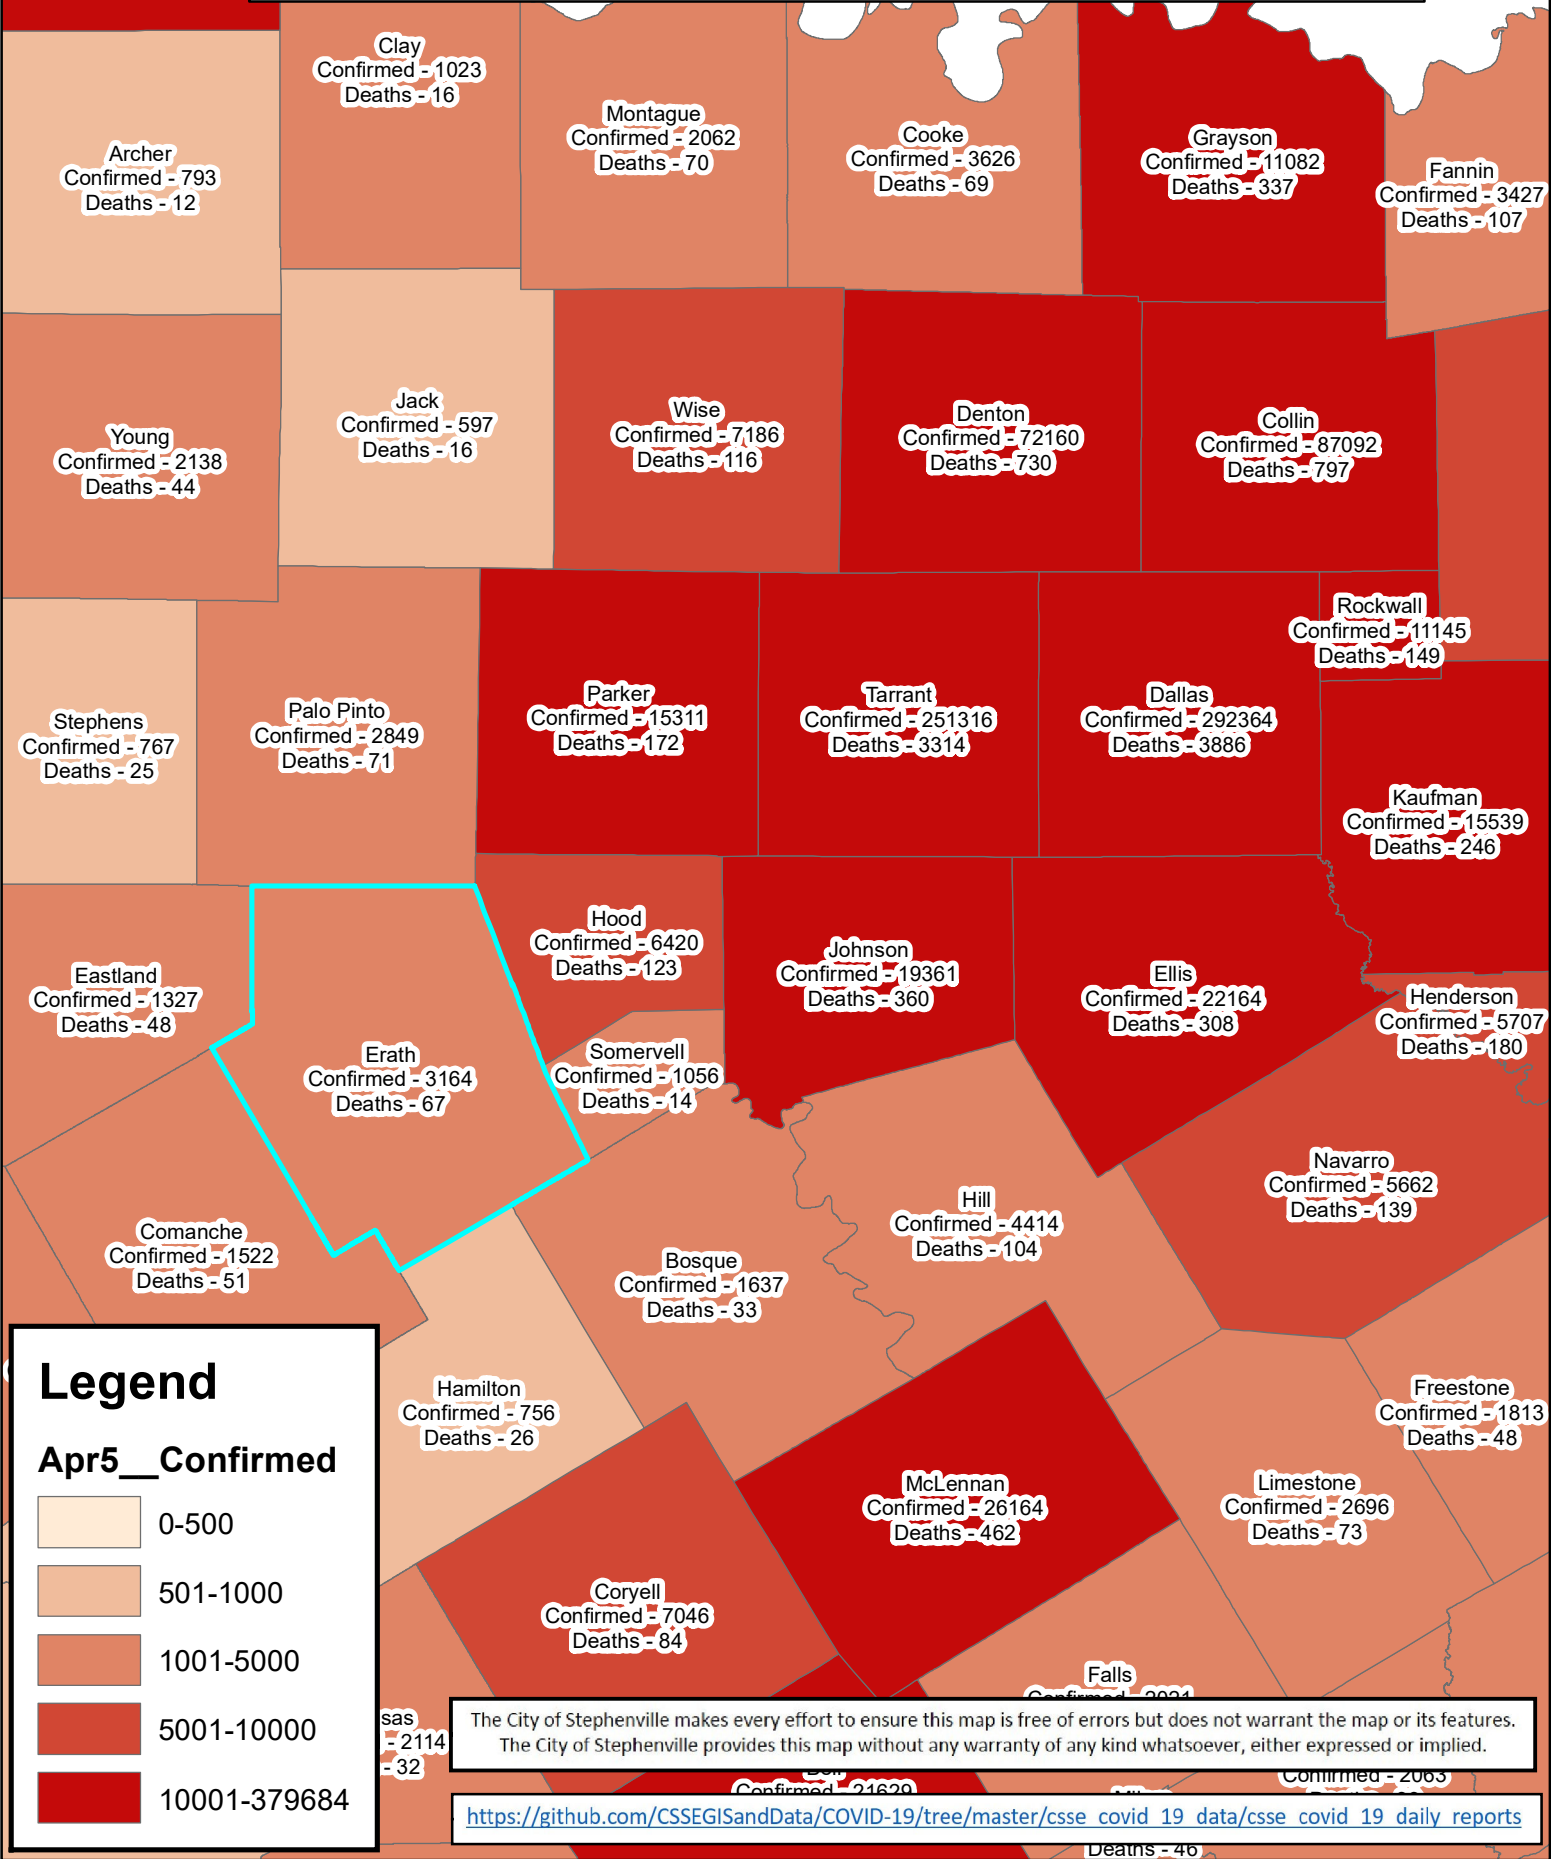

Erath County Area Covid-19 Confirmed Cases

April 5, 2021

Legend

Apr5__Confirmed

The City of Stephenville makes every effort to ensure this map is free of errors but does not warrant the map or its features. The City of Stephenville provides this map without any warranty of any kind whatsoever, either expressed or implied.

https://github.com/CSSEGISandData/COVID-19/tree/master/csse_covid_19_data/csse_covid_19_daily_reports