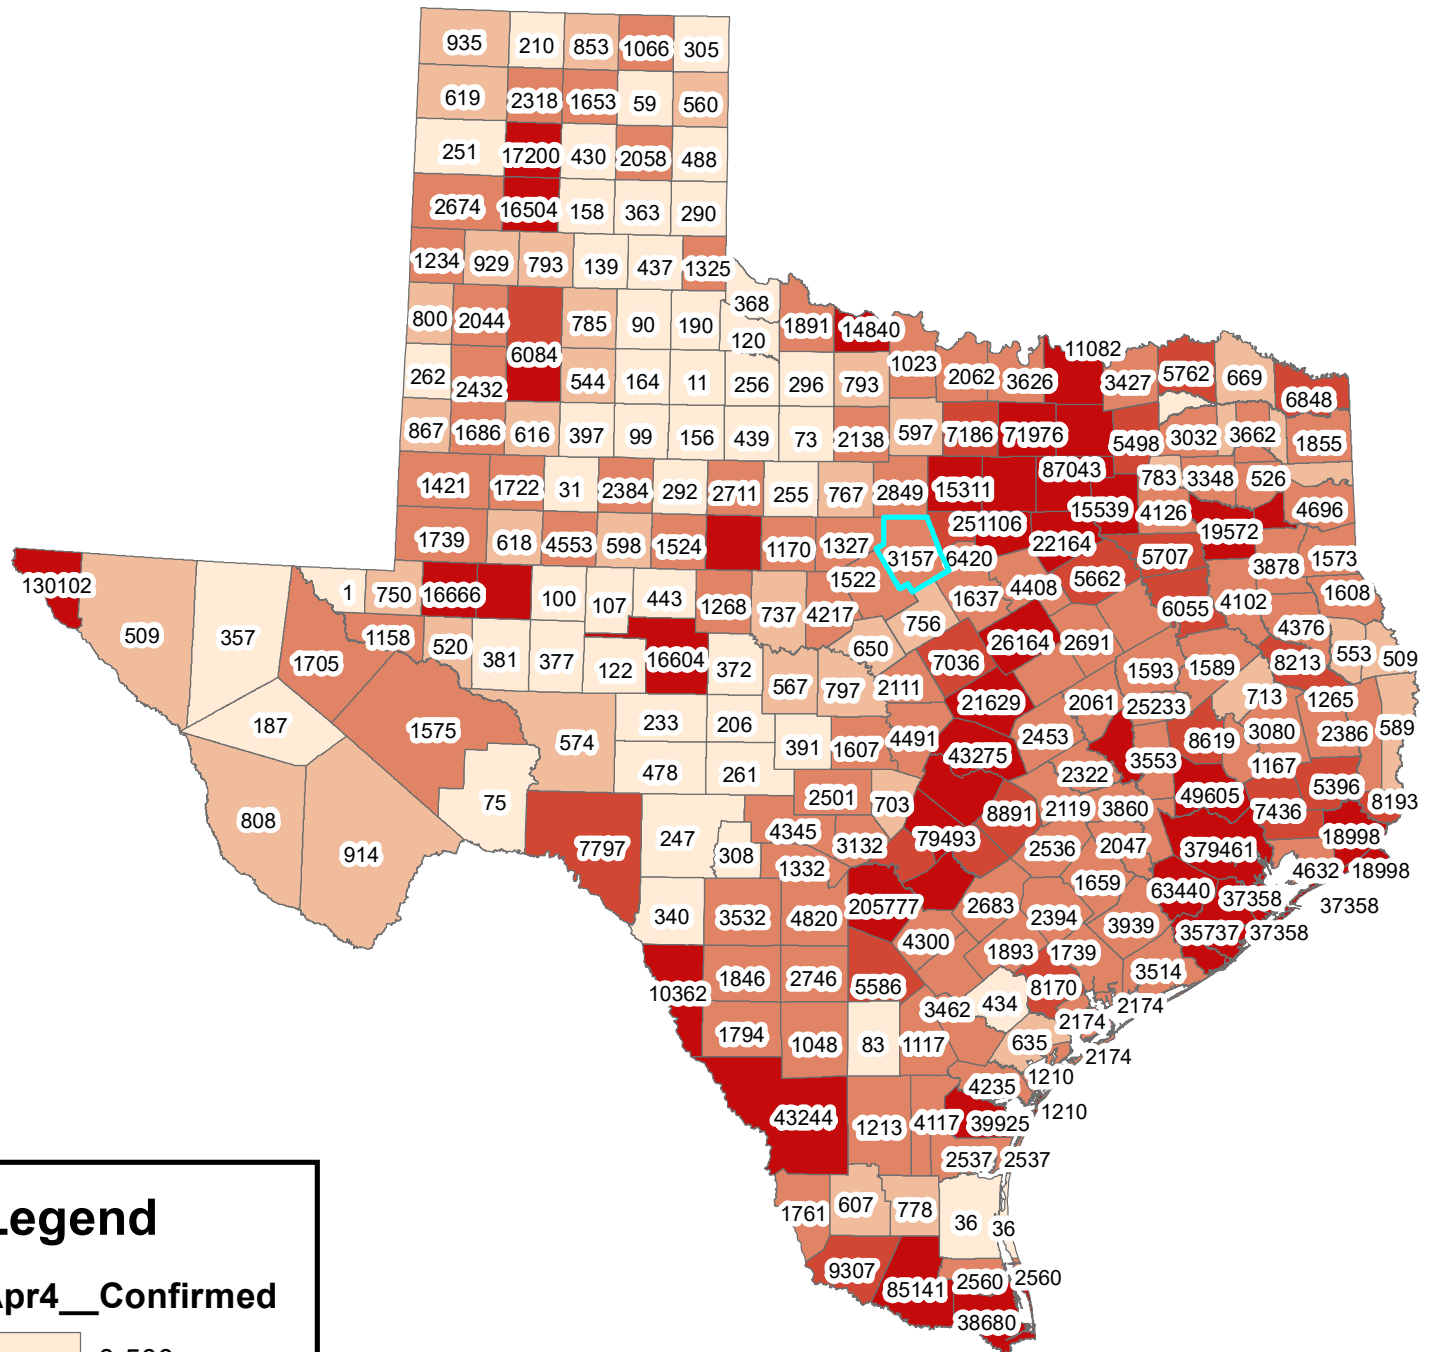

Texas Covid-19 Confirmed Cases

April 4, 2021

Legend

Apr4__Confirmed

The City of Stephenville makes every effort to ensure this map is free of errors but does not warrant the map or its features. The City of Stephenville provides this map without any warranty of any kind whatsoever, either expressed or implied.

[https://github.com/CSSEGISandData/COVID-19/tree/master/csse covid 19 data/csse covid 19 daily reports](https://github.com/CSSEGISandData/COVID-19/tree/master/csse%20covid%2019%20data/csse%20covid%2019%20daily%20reports)