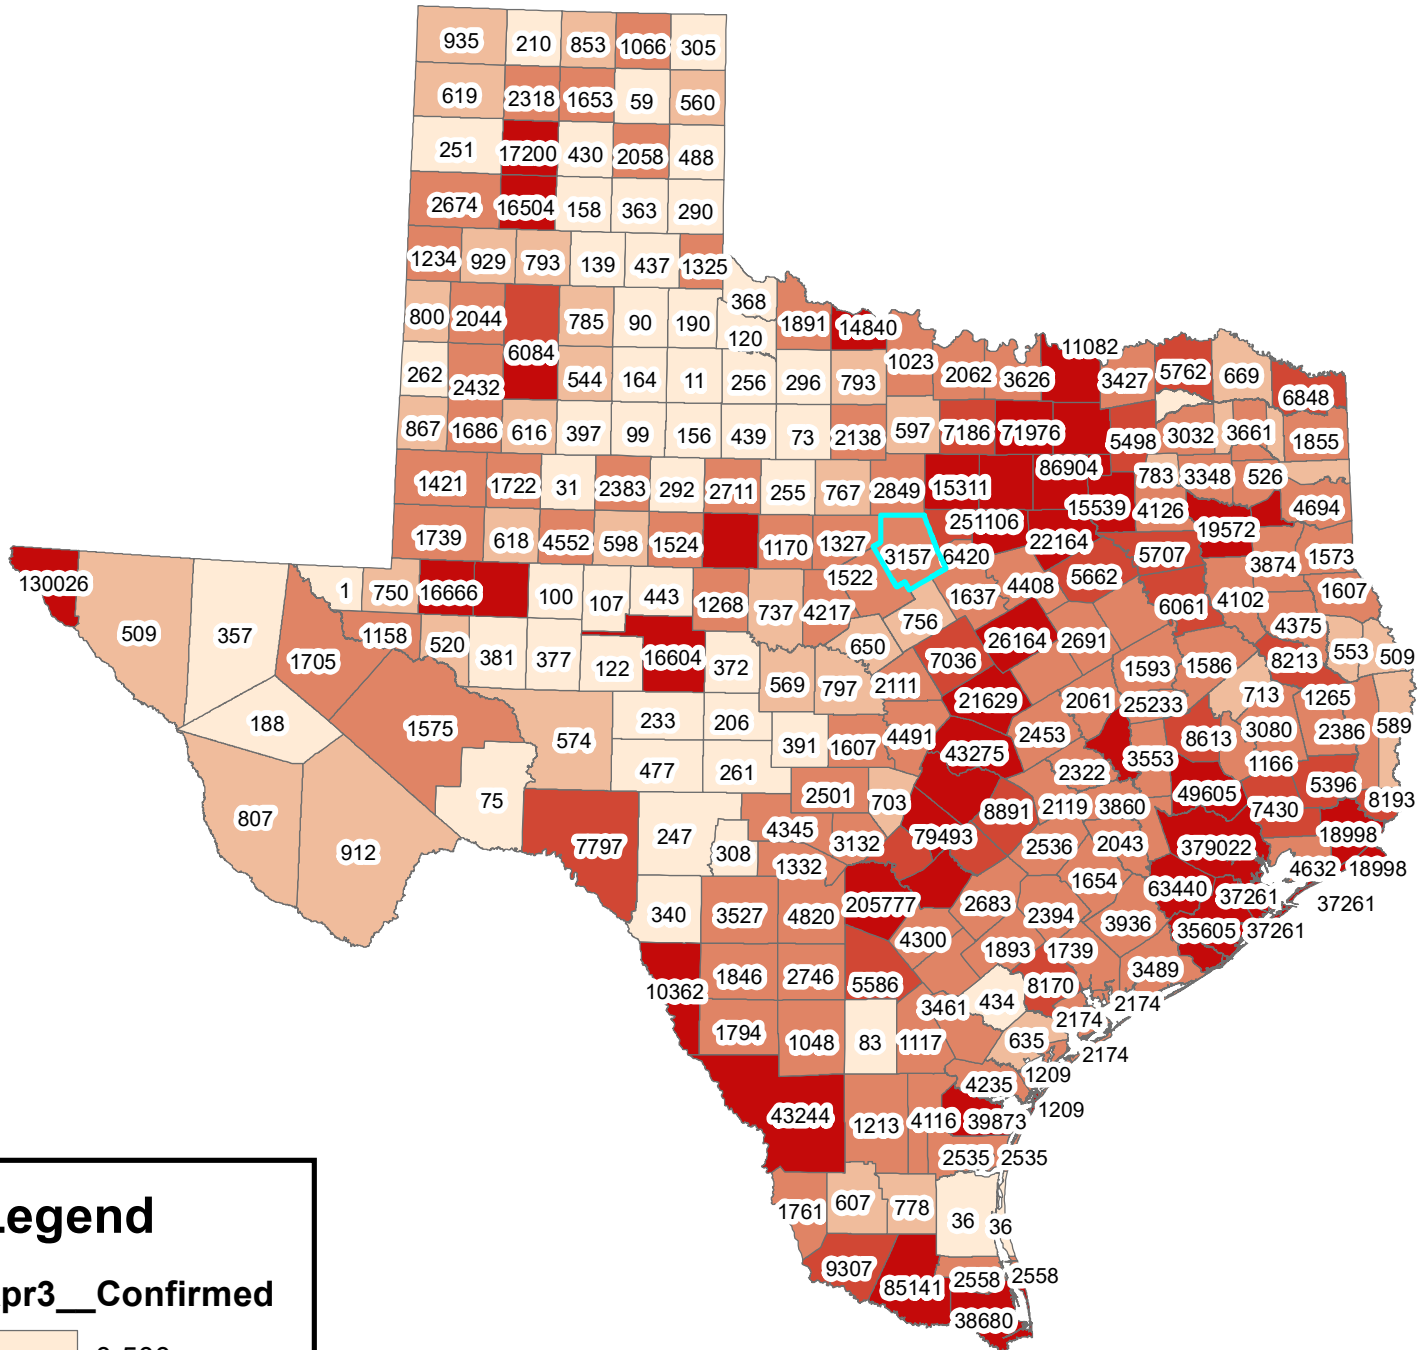

Texas Covid-19 Confirmed Cases

April 3, 2021

Legend

Apr3__Confirmed

The City of Stephenville makes every effort to ensure this map is free of errors but does not warrant the map or its features. The City of Stephenville provides this map without any warranty of any kind whatsoever, either expressed or implied.

https://github.com/CSSEGISandData/COVID-19/tree/master/csse_covid_19_data/csse_covid_19_daily_reports