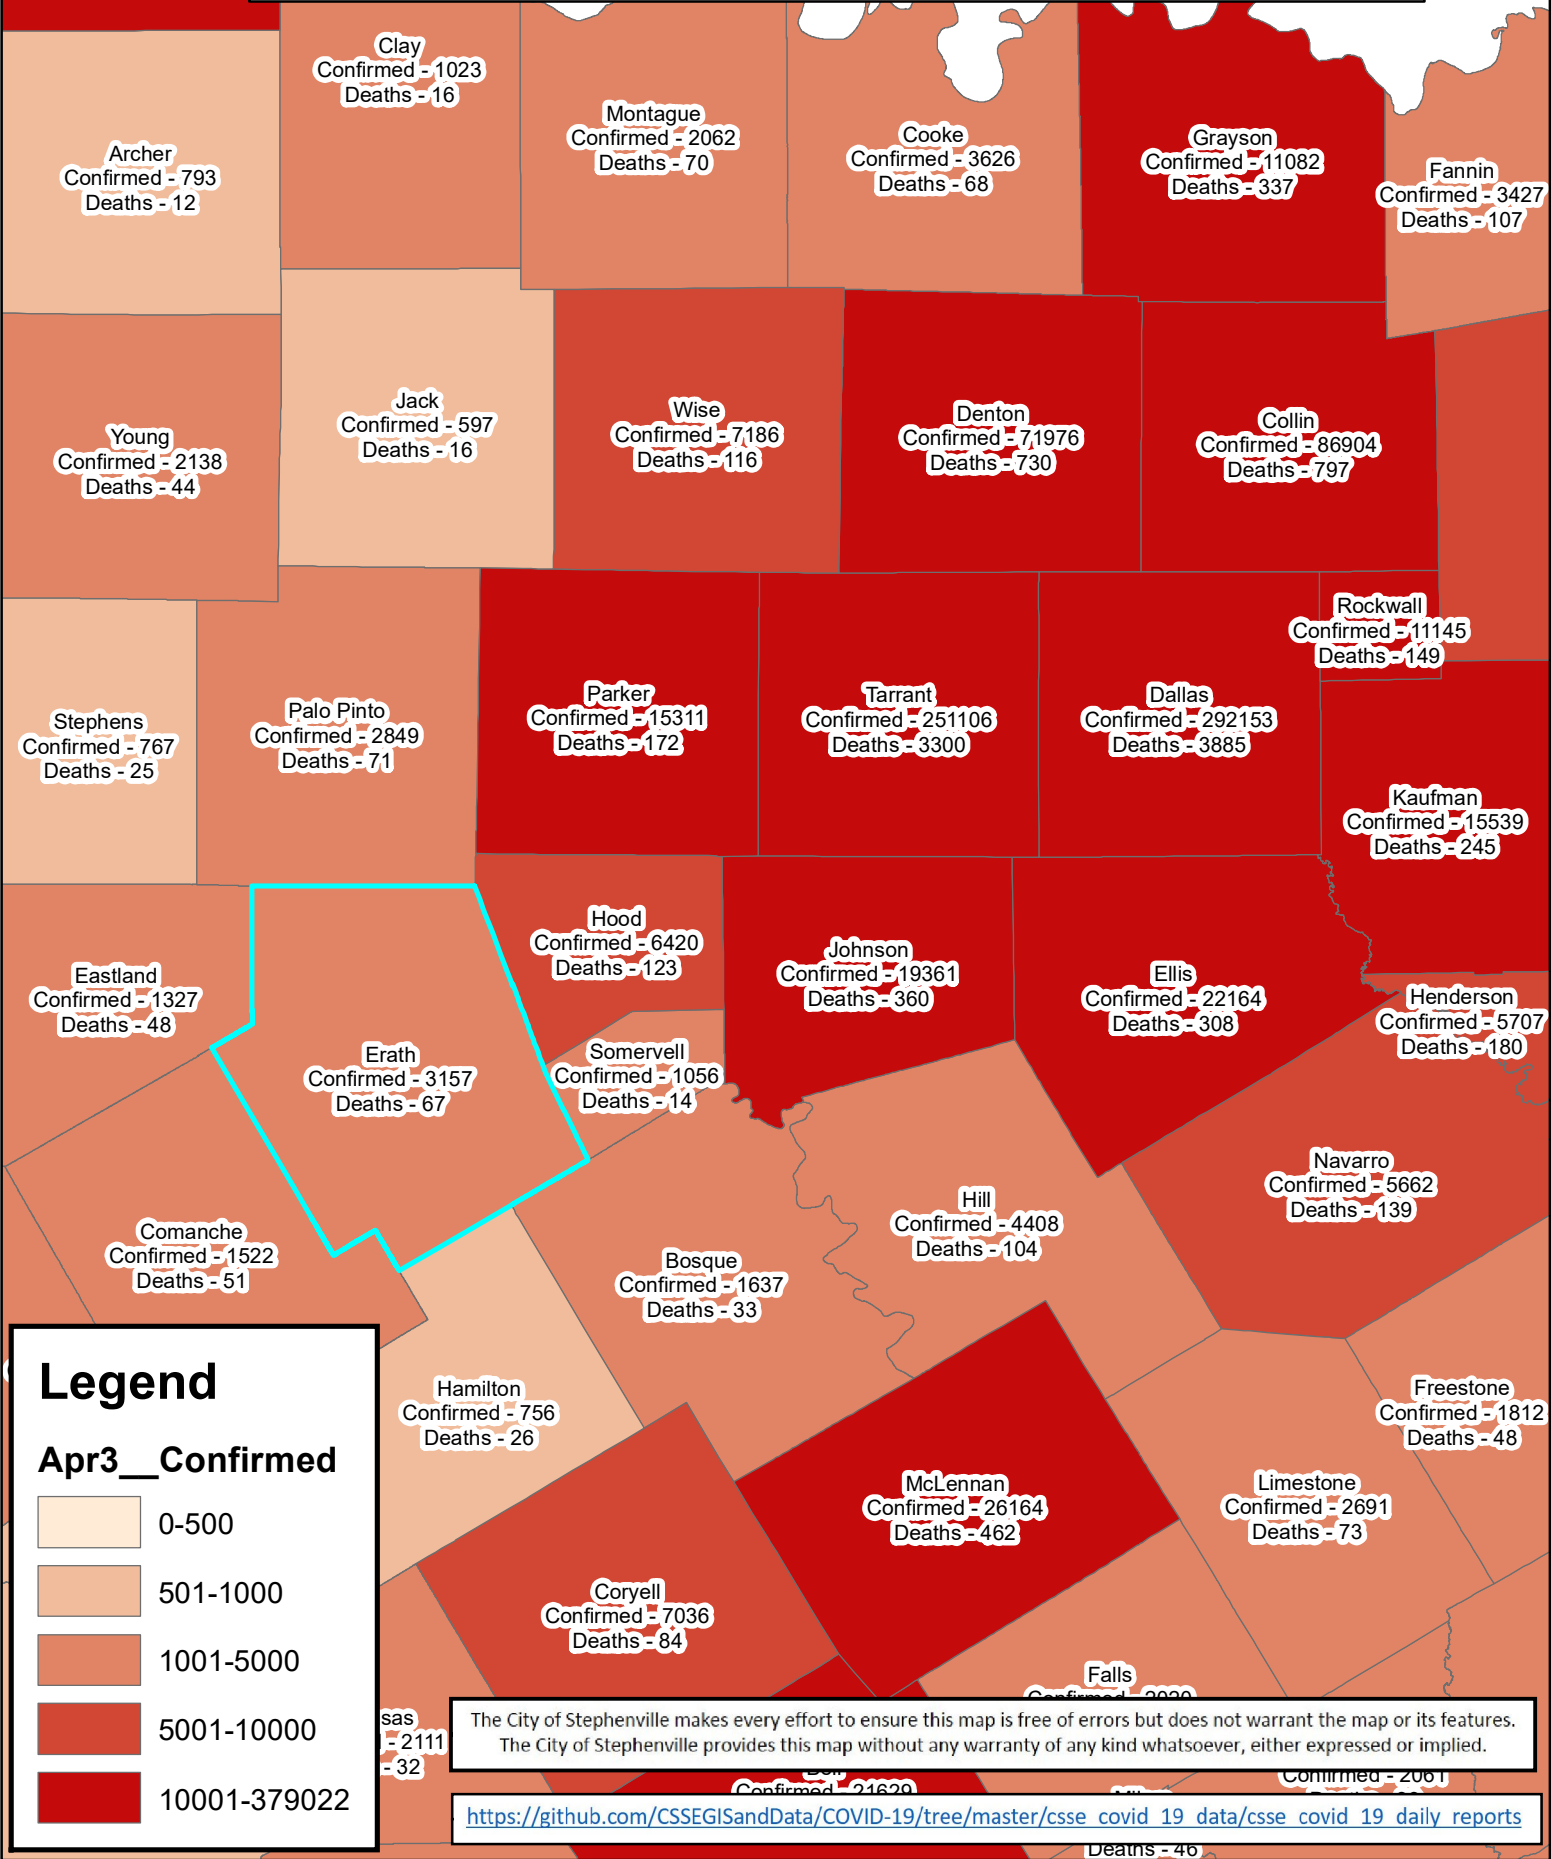

# Erath County Area Covid-19 Confirmed Cases April 3, 2021

### Legend

Apr3\_\_Confirmed

- 0-500
- 501-1000
- 1001-5000
- 5001-10000
- 10001-379022

The City of Stephenville makes every effort to ensure this map is free of errors but does not warrant the map or its features. The City of Stephenville provides this map without any warranty of any kind whatsoever, either expressed or implied.

<https://github.com/CSSEGISandData/COVID-19/tree/master/csse covid 19 data/csse covid 19 daily reports>