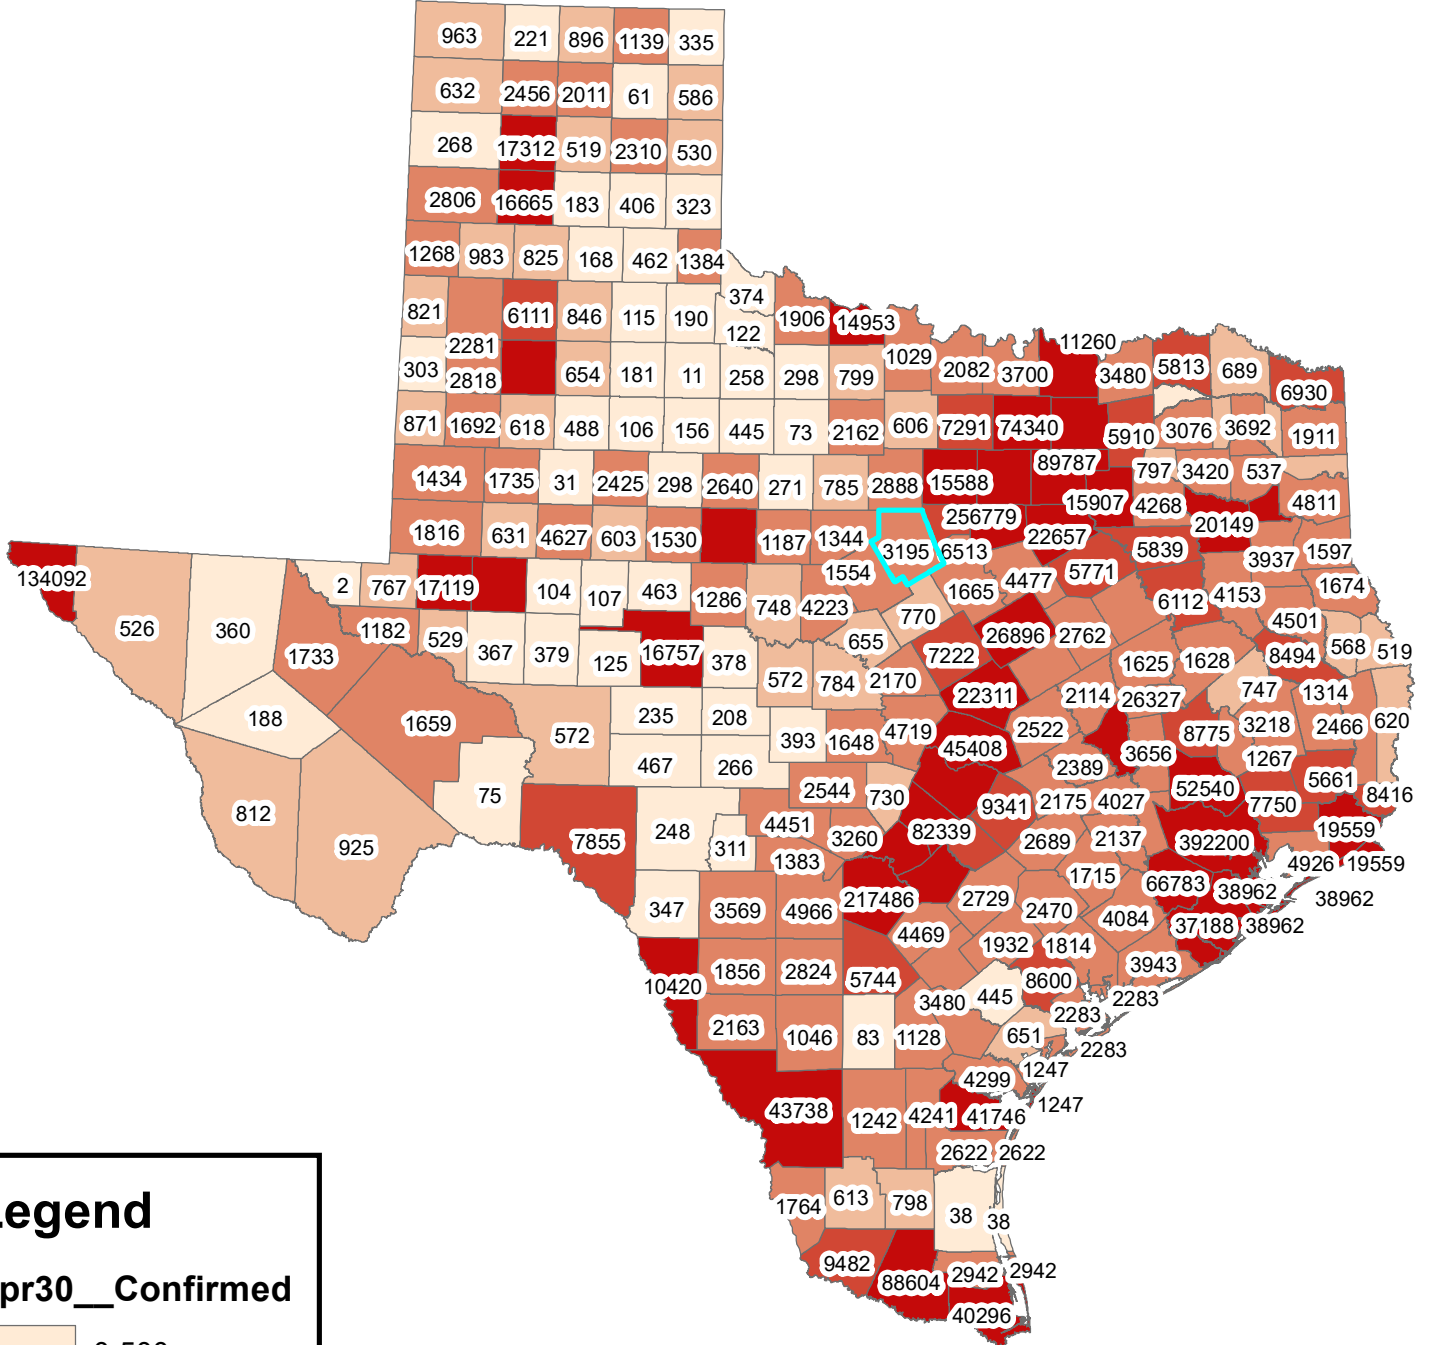

Texas Covid-19 Confirmed Cases April 30, 2021

Legend

Apr30__Confirmed

- 0-500
- 501-1000
- 1001-5000
- 5001-10000
- 10001-392200

The City of Stephenville makes every effort to ensure this map is free of errors but does not warrant the map or its features. The City of Stephenville provides this map without any warranty of any kind whatsoever, either expressed or implied.

https://github.com/CSSEGISandData/COVID-19/tree/master/csse_covid_19_data/csse_covid_19_daily_reports