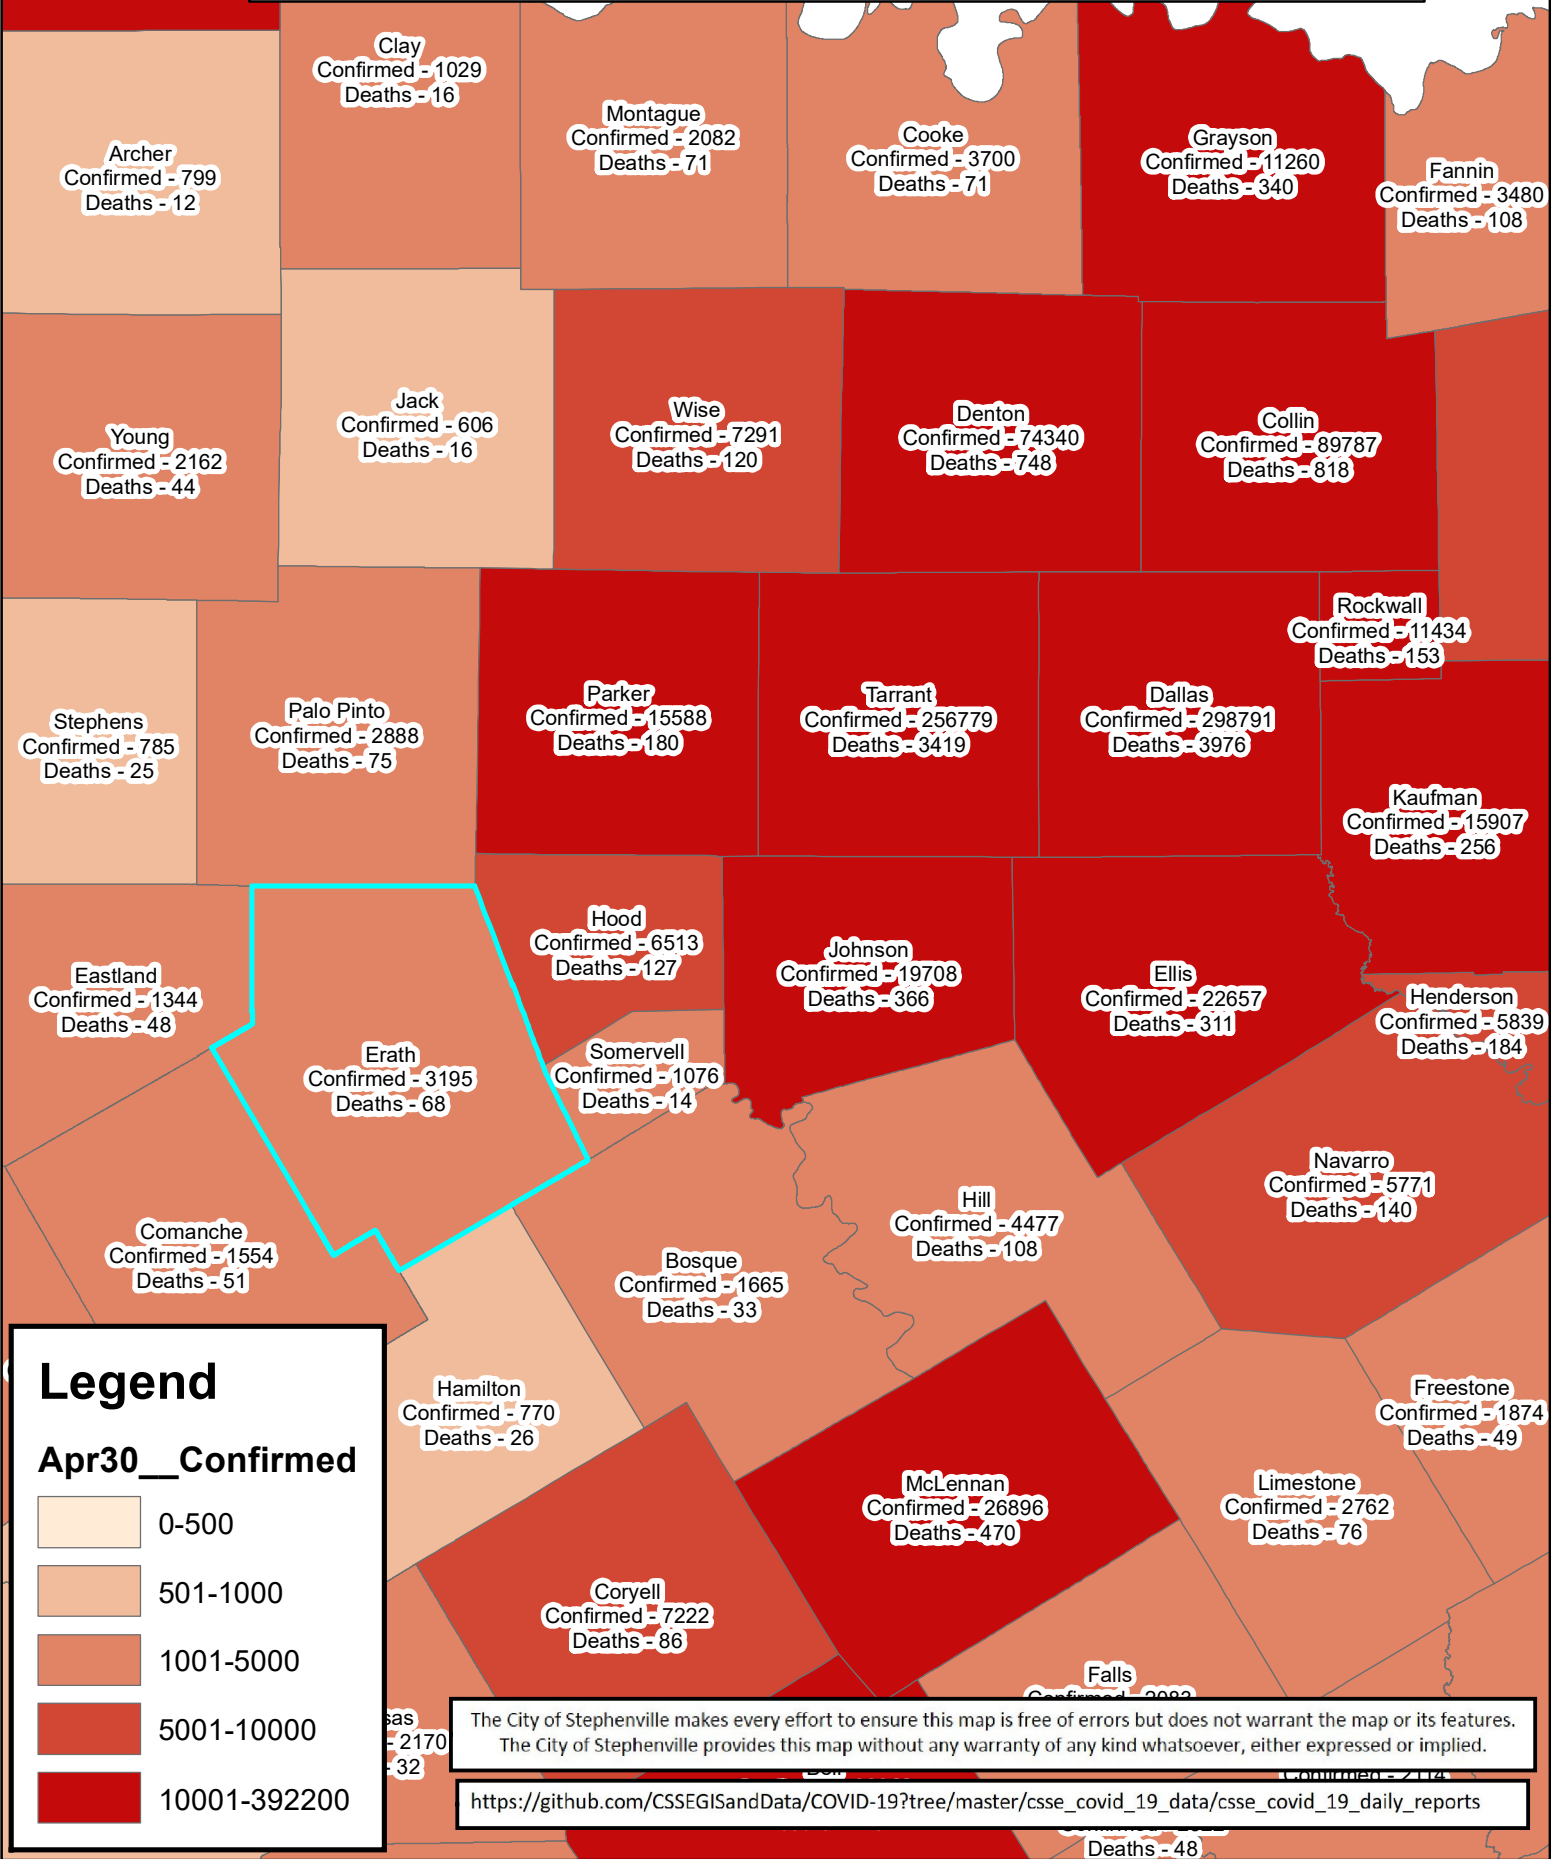

# Erath County Area Covid-19 Confirmed Cases

## April 30, 2021

### Legend