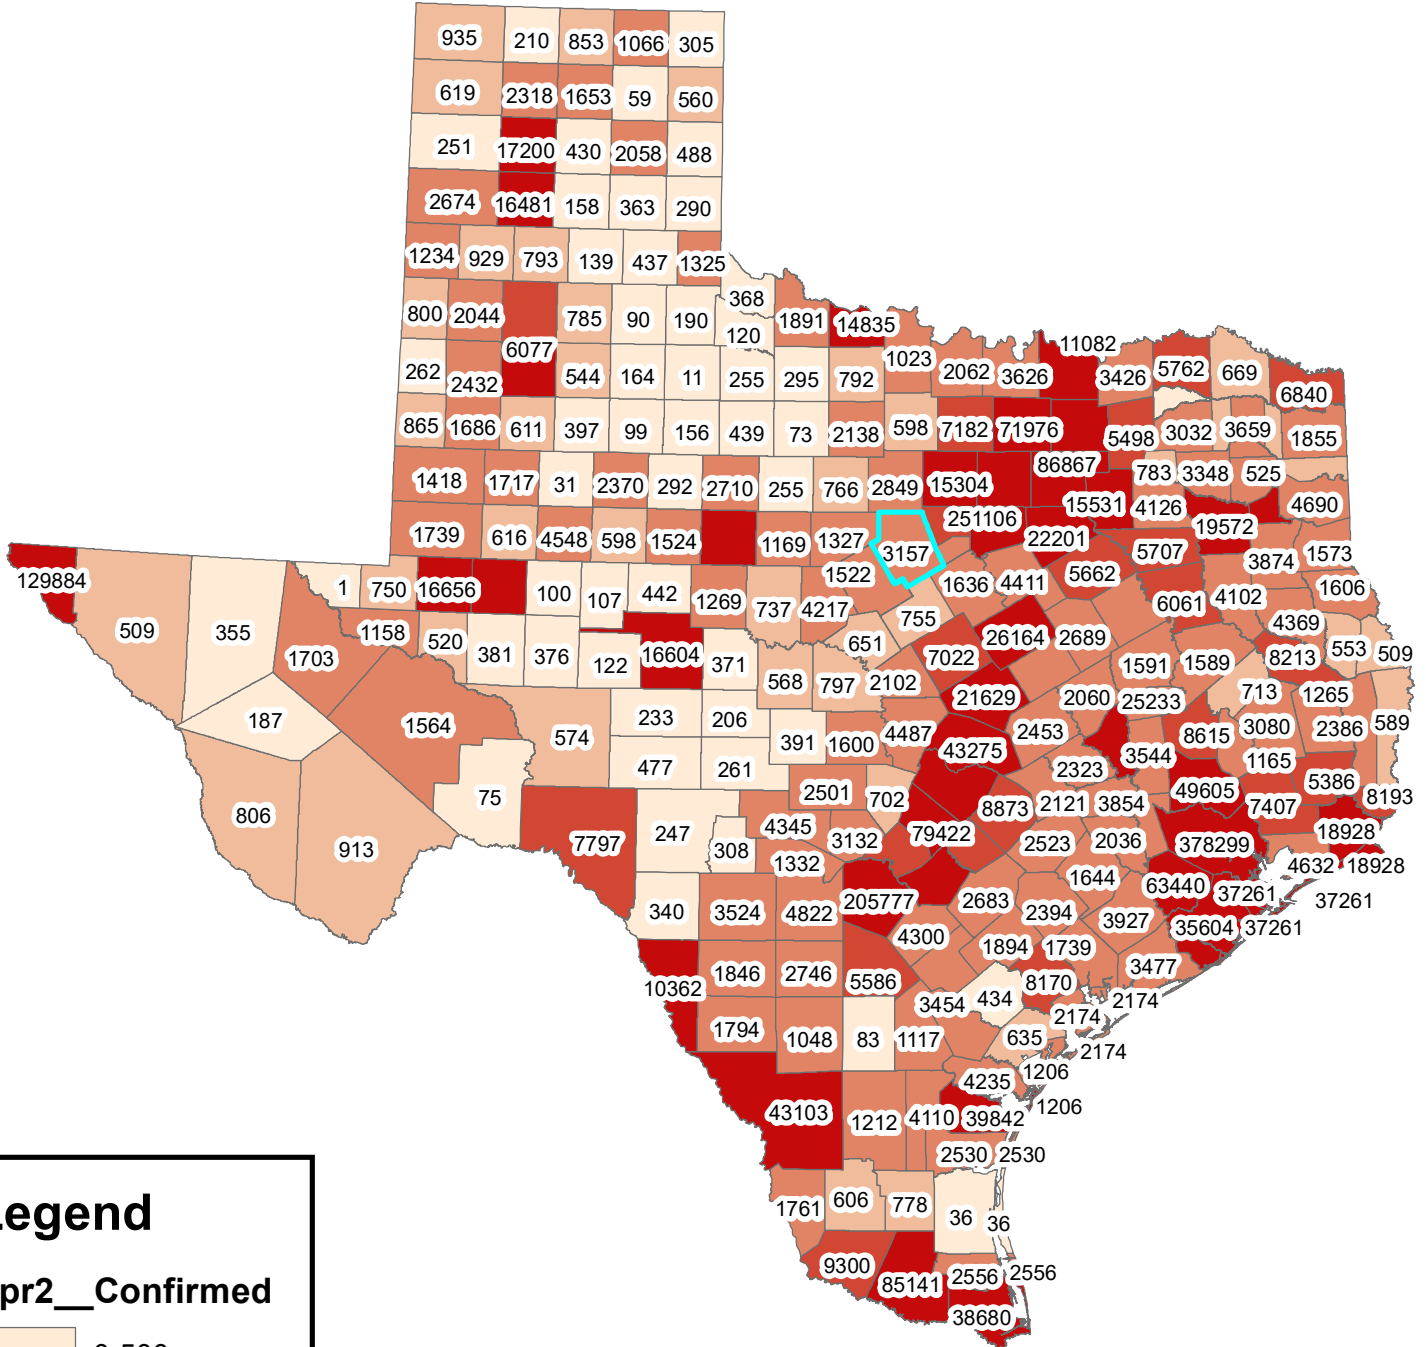

Texas Covid-19 Confirmed Cases

April 2, 2021

Legend

Apr2__Confirmed

- 0-500
- 501-1000
- 1001-5000
- 5001-10000
- 10001-378299

The City of Stephenville makes every effort to ensure this map is free of errors but does not warrant the map or its features. The City of Stephenville provides this map without any warranty of any kind whatsoever, either expressed or implied.

[https://github.com/CSSEGISandData/COVID-19/tree/master/csse covid 19 data/csse covid 19 daily reports](https://github.com/CSSEGISandData/COVID-19/tree/master/csse%20covid%2019%20data/csse%20covid%2019%20daily%20reports)