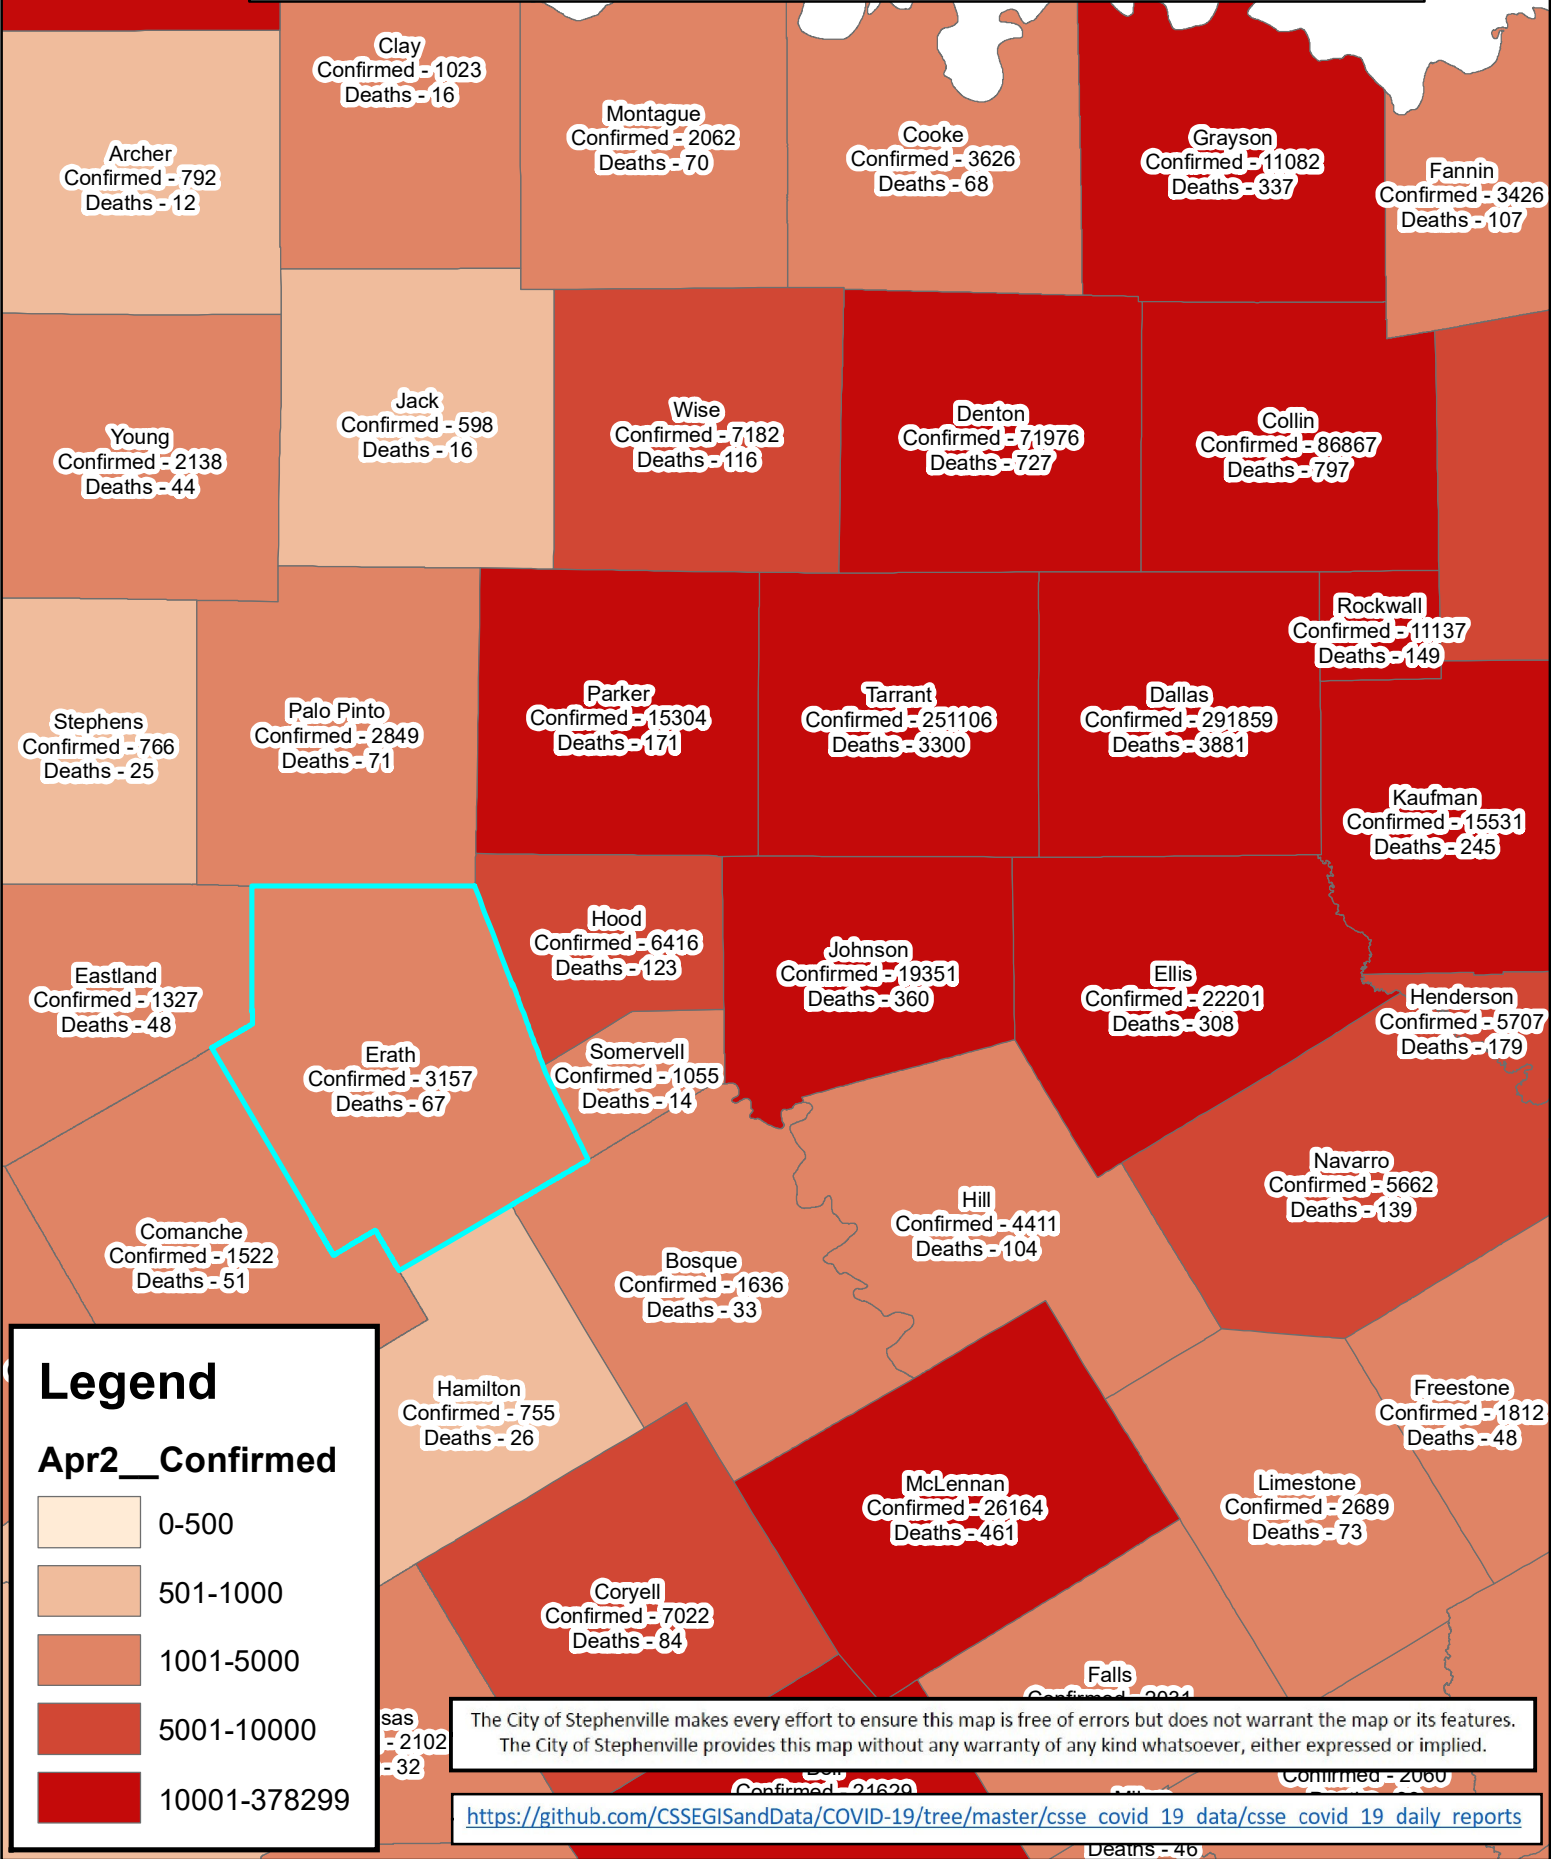

Erath County Area Covid-19 Confirmed Cases

April 2, 2021

Legend

Apr2__Confirmed

The City of Stephenville makes every effort to ensure this map is free of errors but does not warrant the map or its features. The City of Stephenville provides this map without any warranty of any kind whatsoever, either expressed or implied.

https://github.com/CSSEGISandData/COVID-19/tree/master/csse_covid_19_data/csse_covid_19_daily_reports