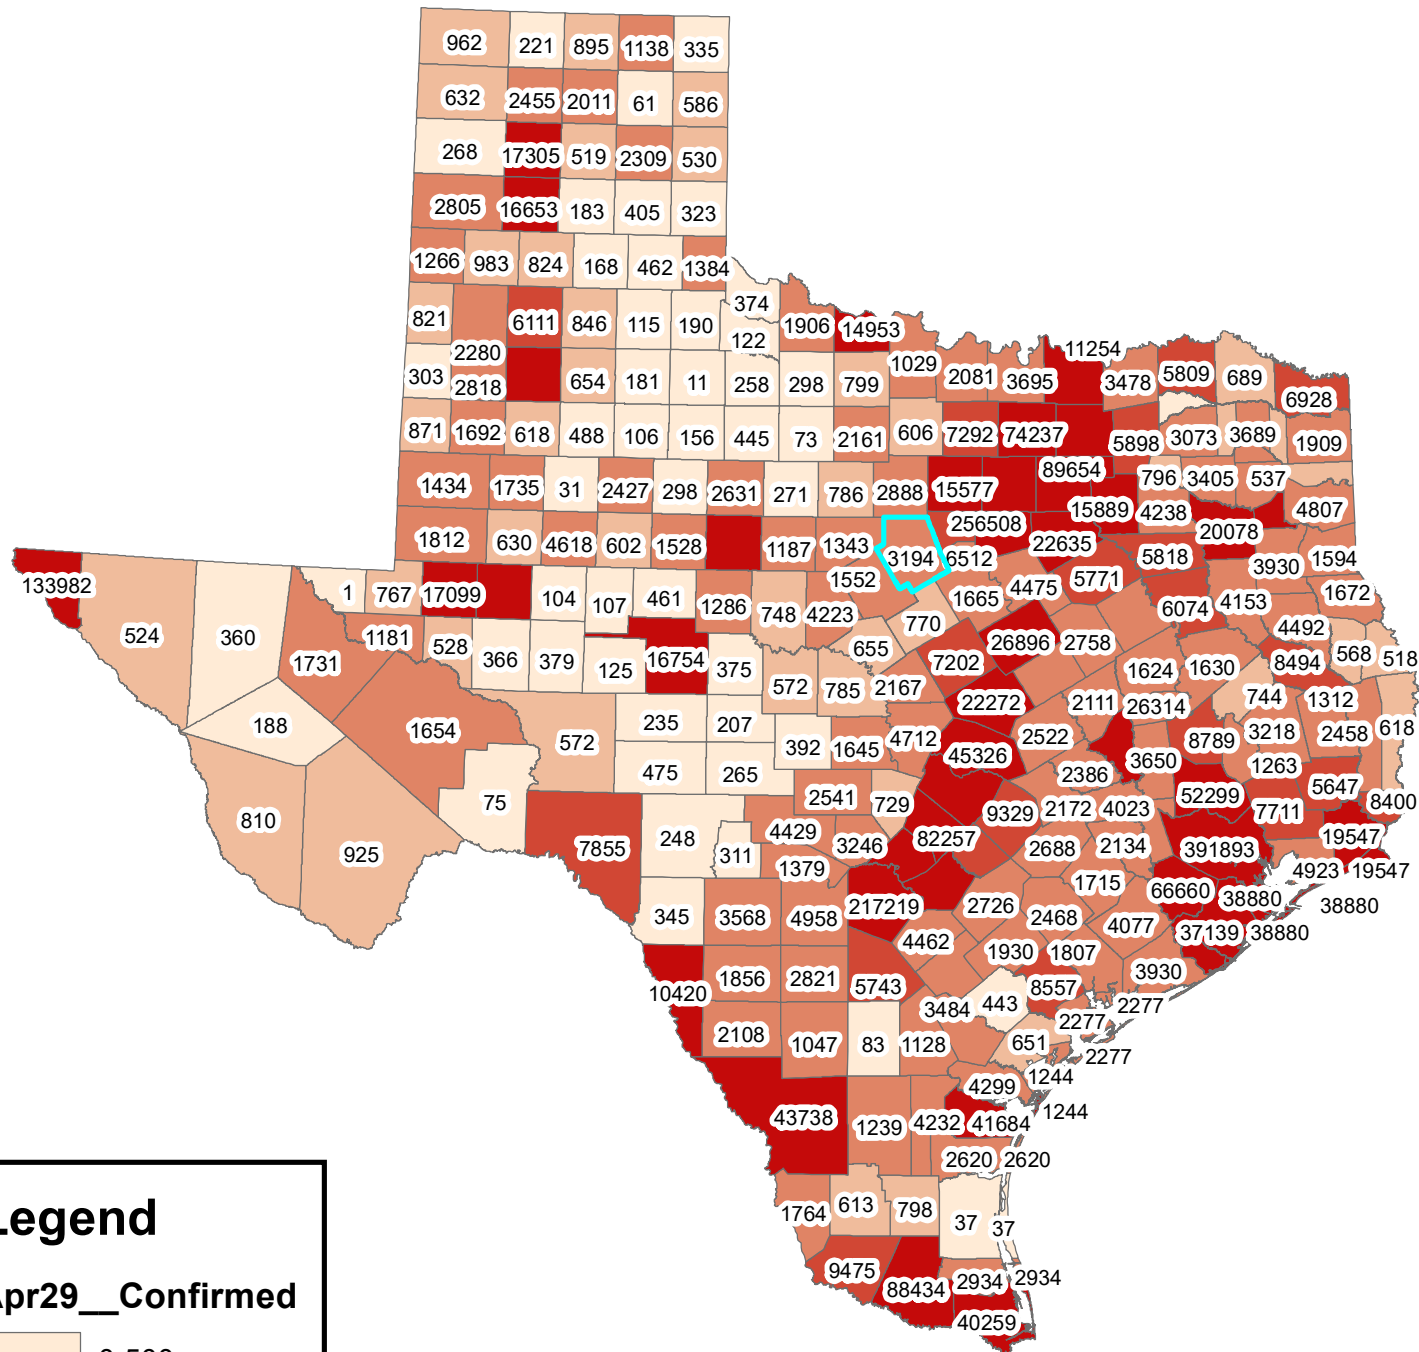

Texas Covid-19 Confirmed Cases

April 29, 2021

Legend

Apr29__Confirmed

- 0-500
- 501-1000
- 1001-5000
- 5001-10000
- 10001-391893

The City of Stephenville makes every effort to ensure this map is free of errors but does not warrant the map or its features. The City of Stephenville provides this map without any warranty of any kind whatsoever, either expressed or implied.

https://github.com/CSSEGISandData/COVID-19/tree/master/csse_covid_19_data/csse_covid_19_daily_reports