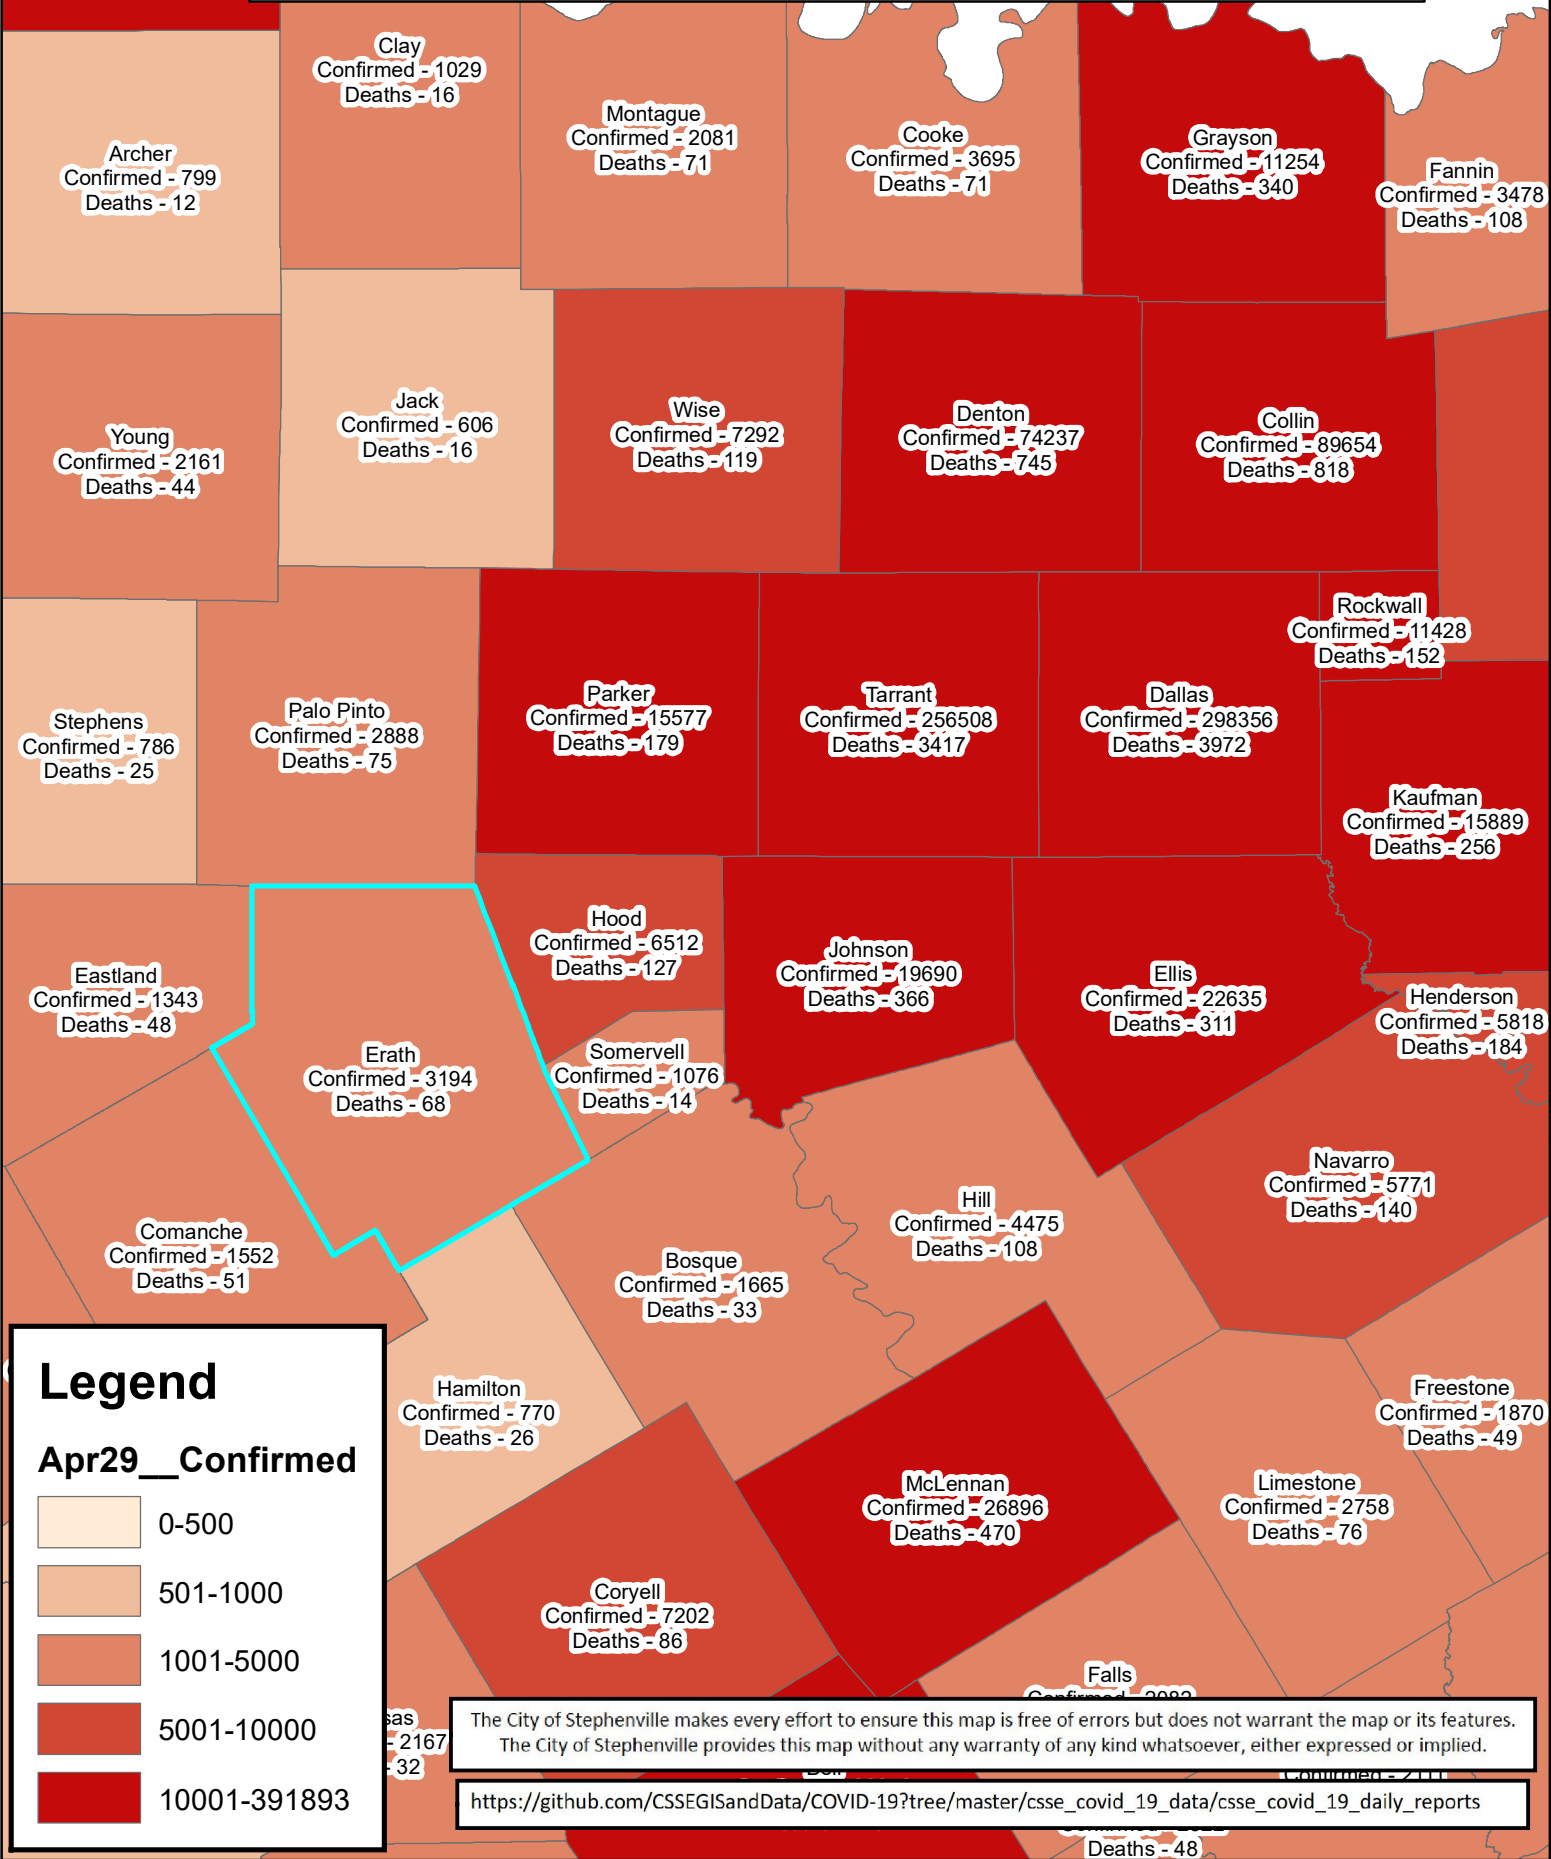

# Erath County Area Covid-19 Confirmed Cases

## April 29, 2021

### Legend