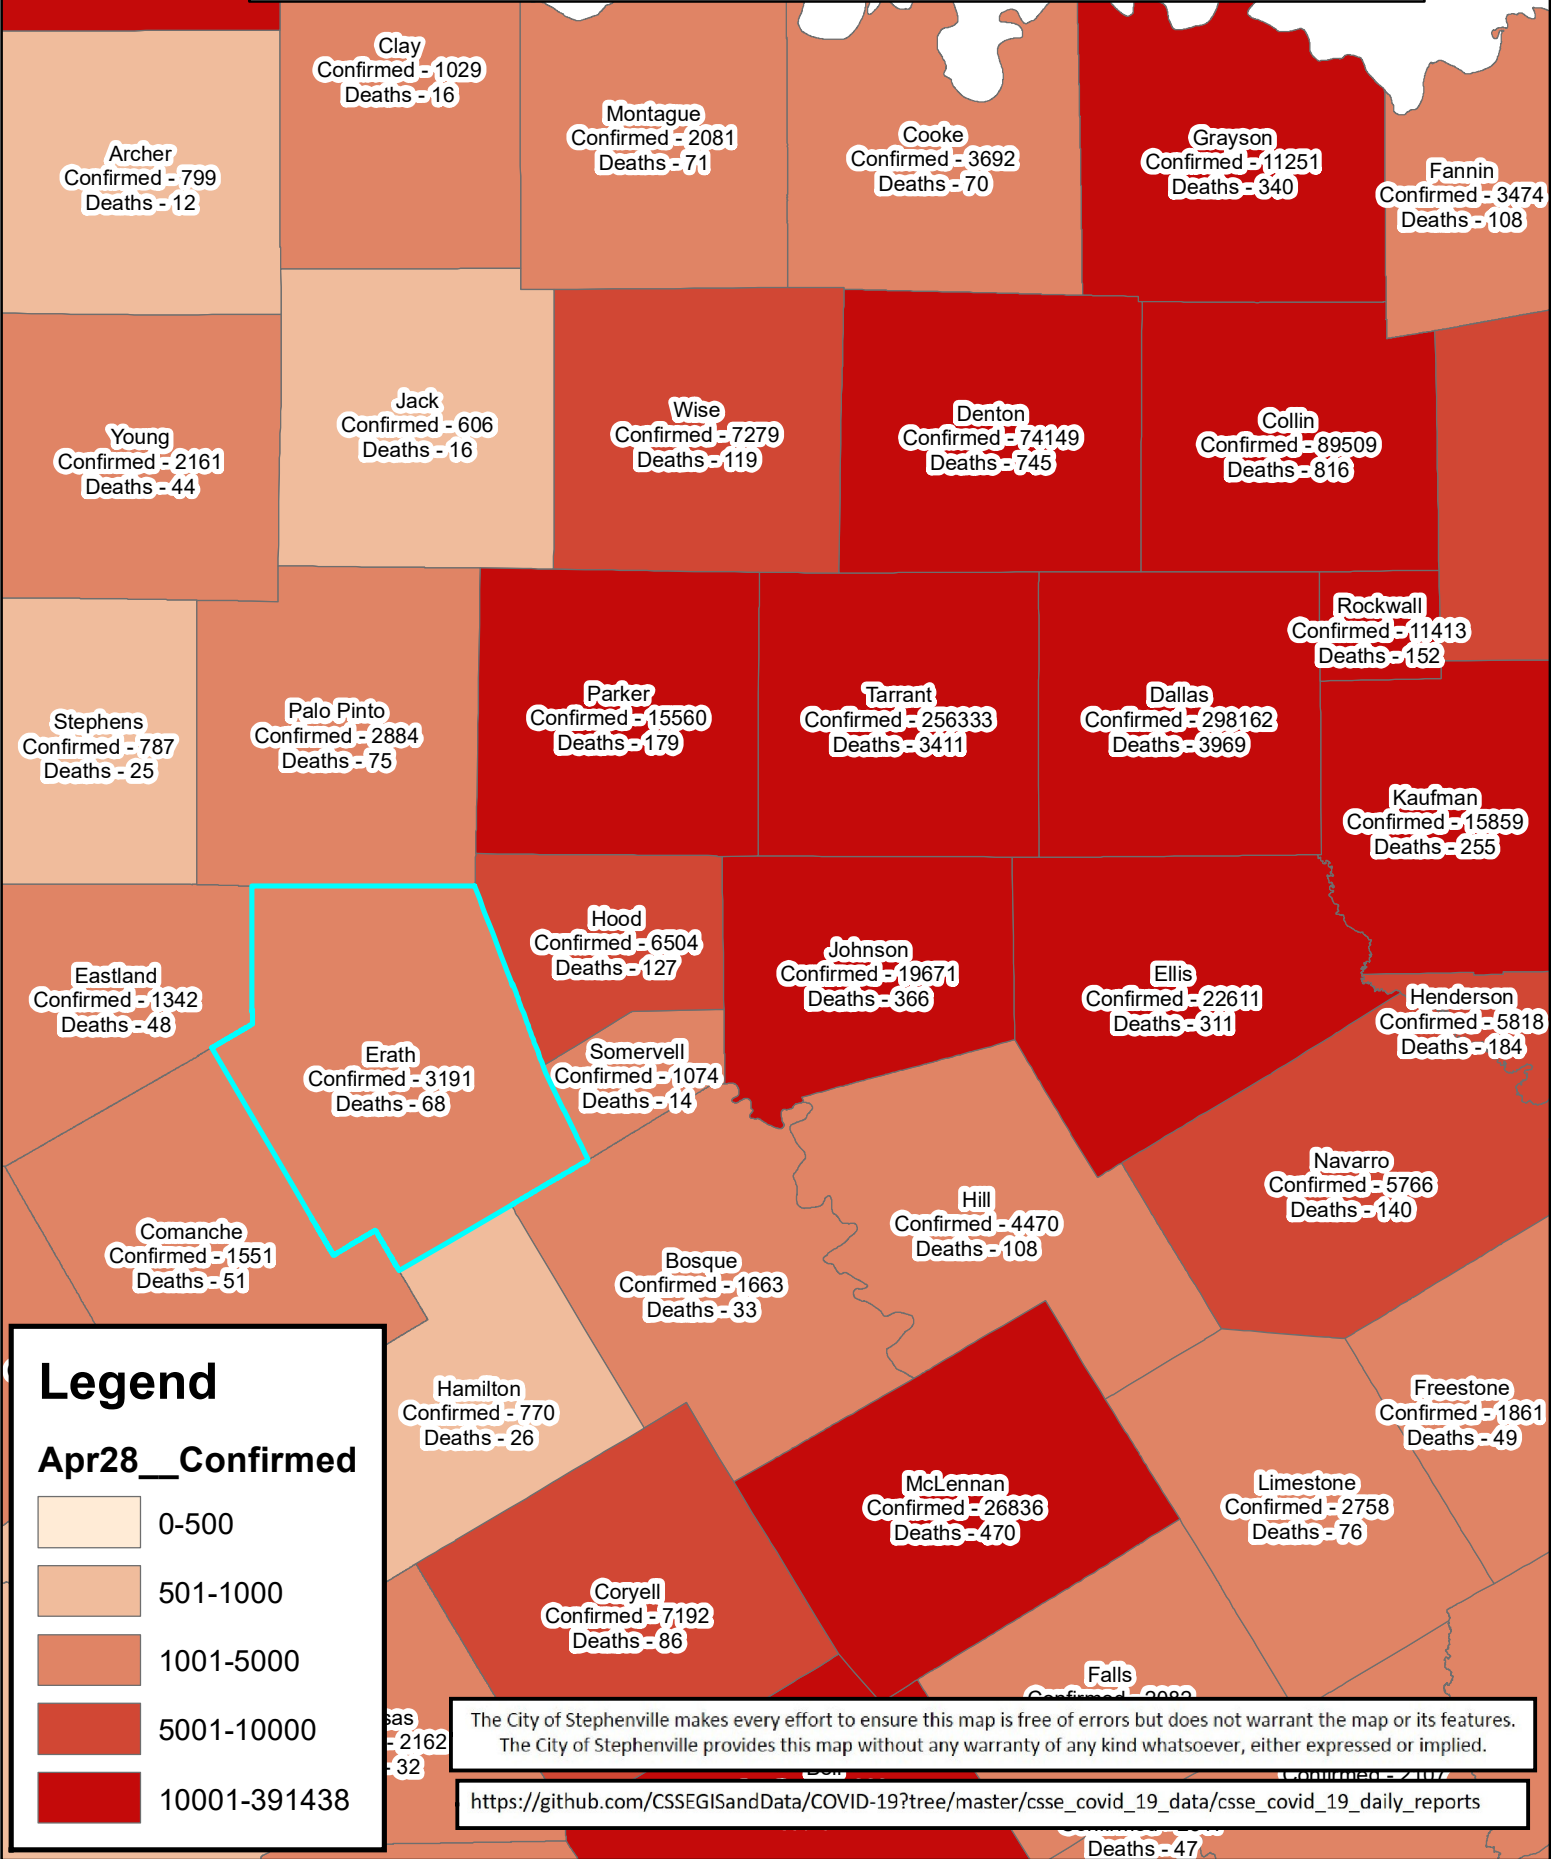

Erath County Area Covid-19 Confirmed Cases

April 28, 2021

Legend

Apr28__Confirmed

The City of Stephenville makes every effort to ensure this map is free of errors but does not warrant the map or its features. The City of Stephenville provides this map without any warranty of any kind whatsoever, either expressed or implied.

https://github.com/CSSEGISandData/COVID-19/tree/master/csse_covid_19_data/csse_covid_19_daily_reports