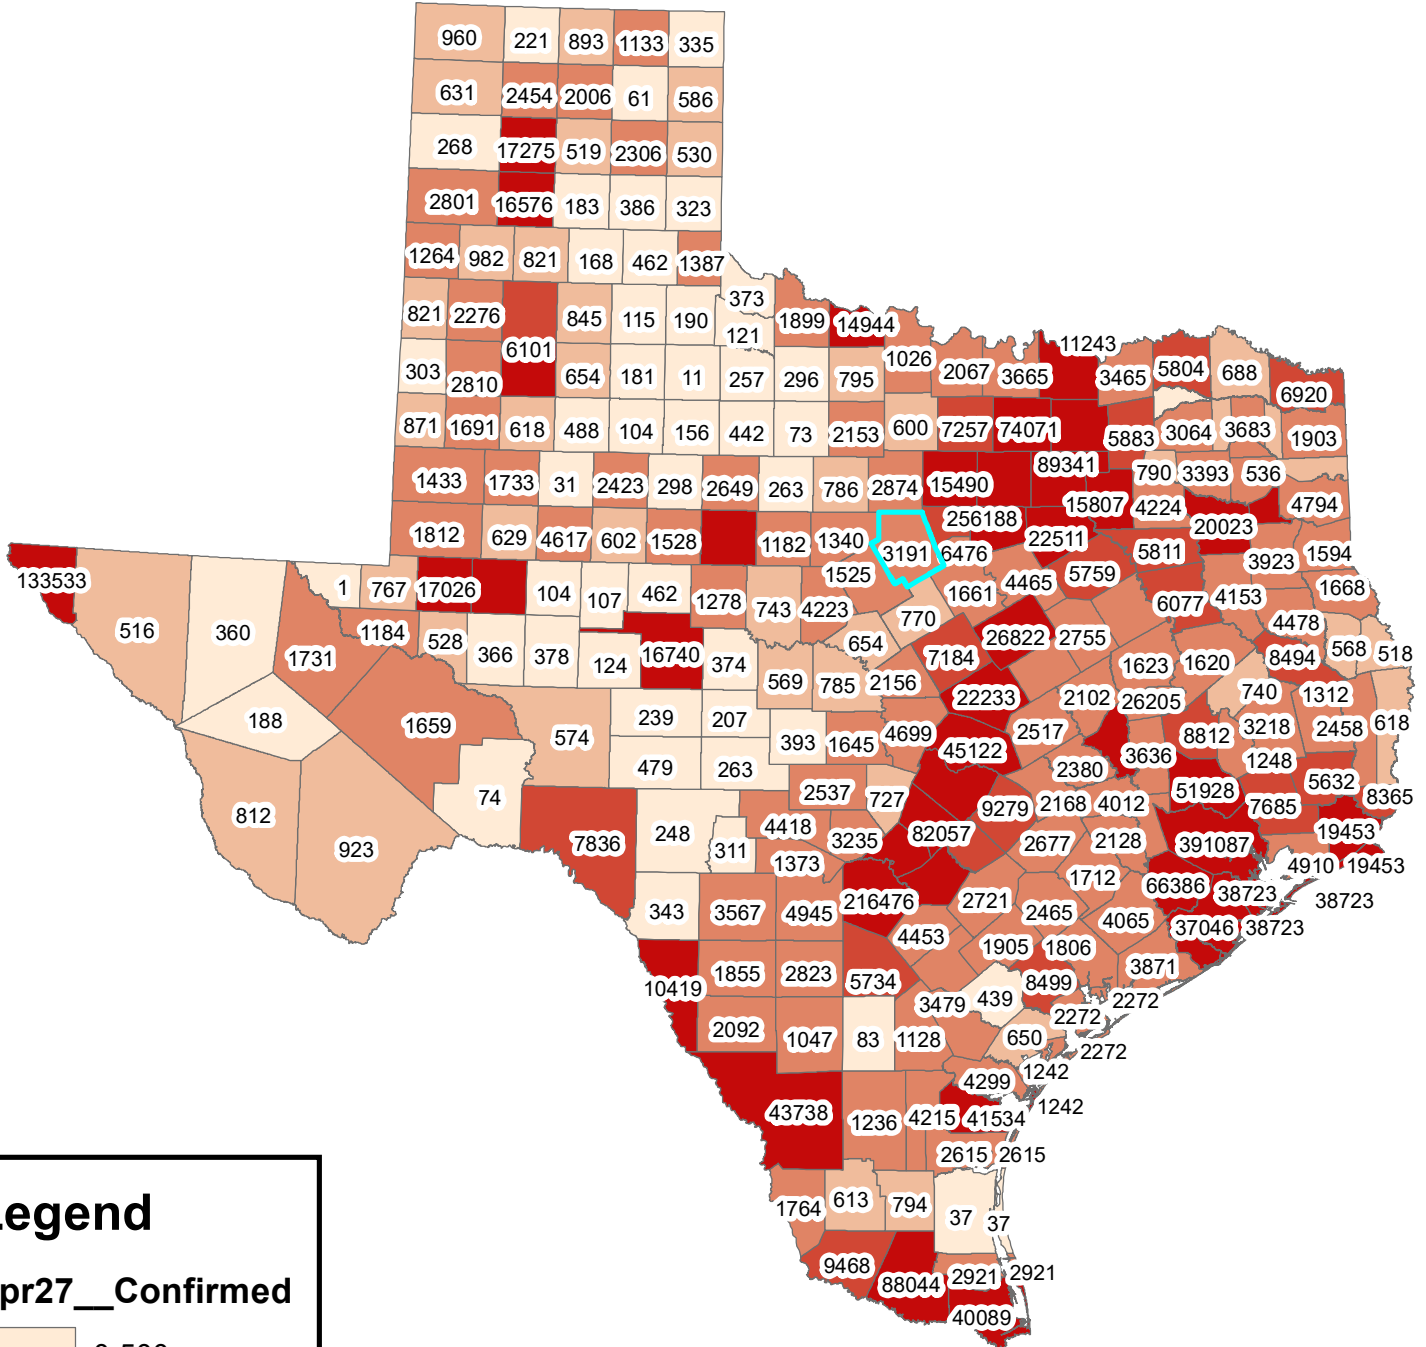

Texas Covid-19 Confirmed Cases

April 27, 2021

Legend

Apr27__Confirmed

- 0-500
- 501-1000
- 1001-5000
- 5001-10000
- 10001-391087

The City of Stephenville makes every effort to ensure this map is free of errors but does not warrant the map or its features. The City of Stephenville provides this map without any warranty of any kind whatsoever, either expressed or implied.

https://github.com/CSSEGISandData/COVID-19/tree/master/csse_covid_19_data/csse_covid_19_daily_reports