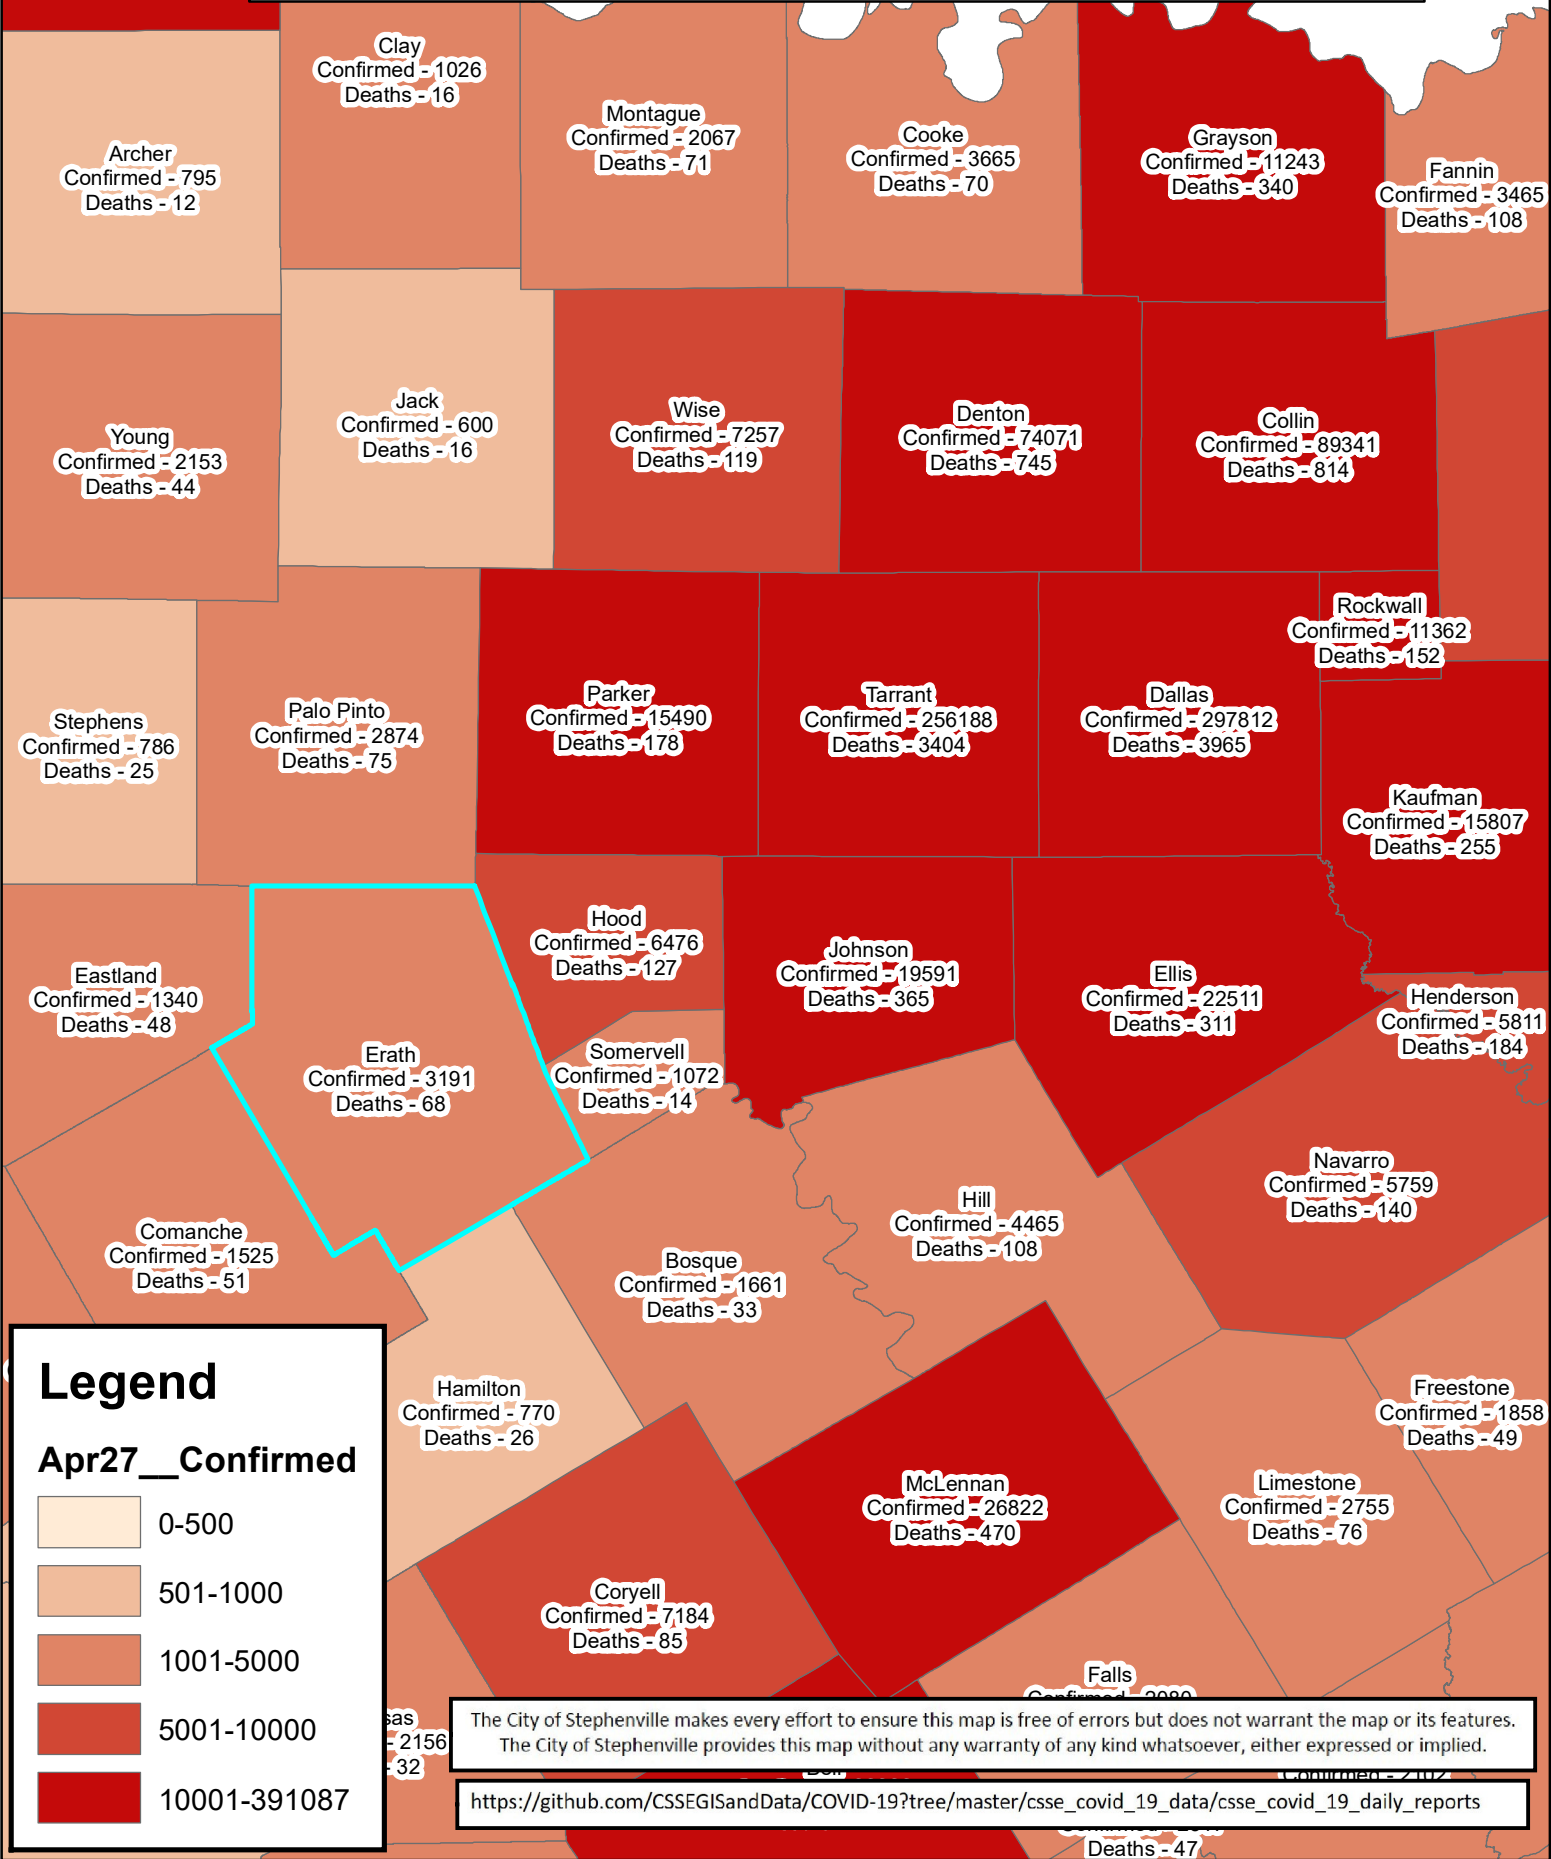

Erath County Area Covid-19 Confirmed Cases

April 27, 2021

Legend

Apr27__Confirmed

The City of Stephenville makes every effort to ensure this map is free of errors but does not warrant the map or its features. The City of Stephenville provides this map without any warranty of any kind whatsoever, either expressed or implied.

https://github.com/CSSEGISandData/COVID-19/tree/master/csse_covid_19_data/csse_covid_19_daily_reports