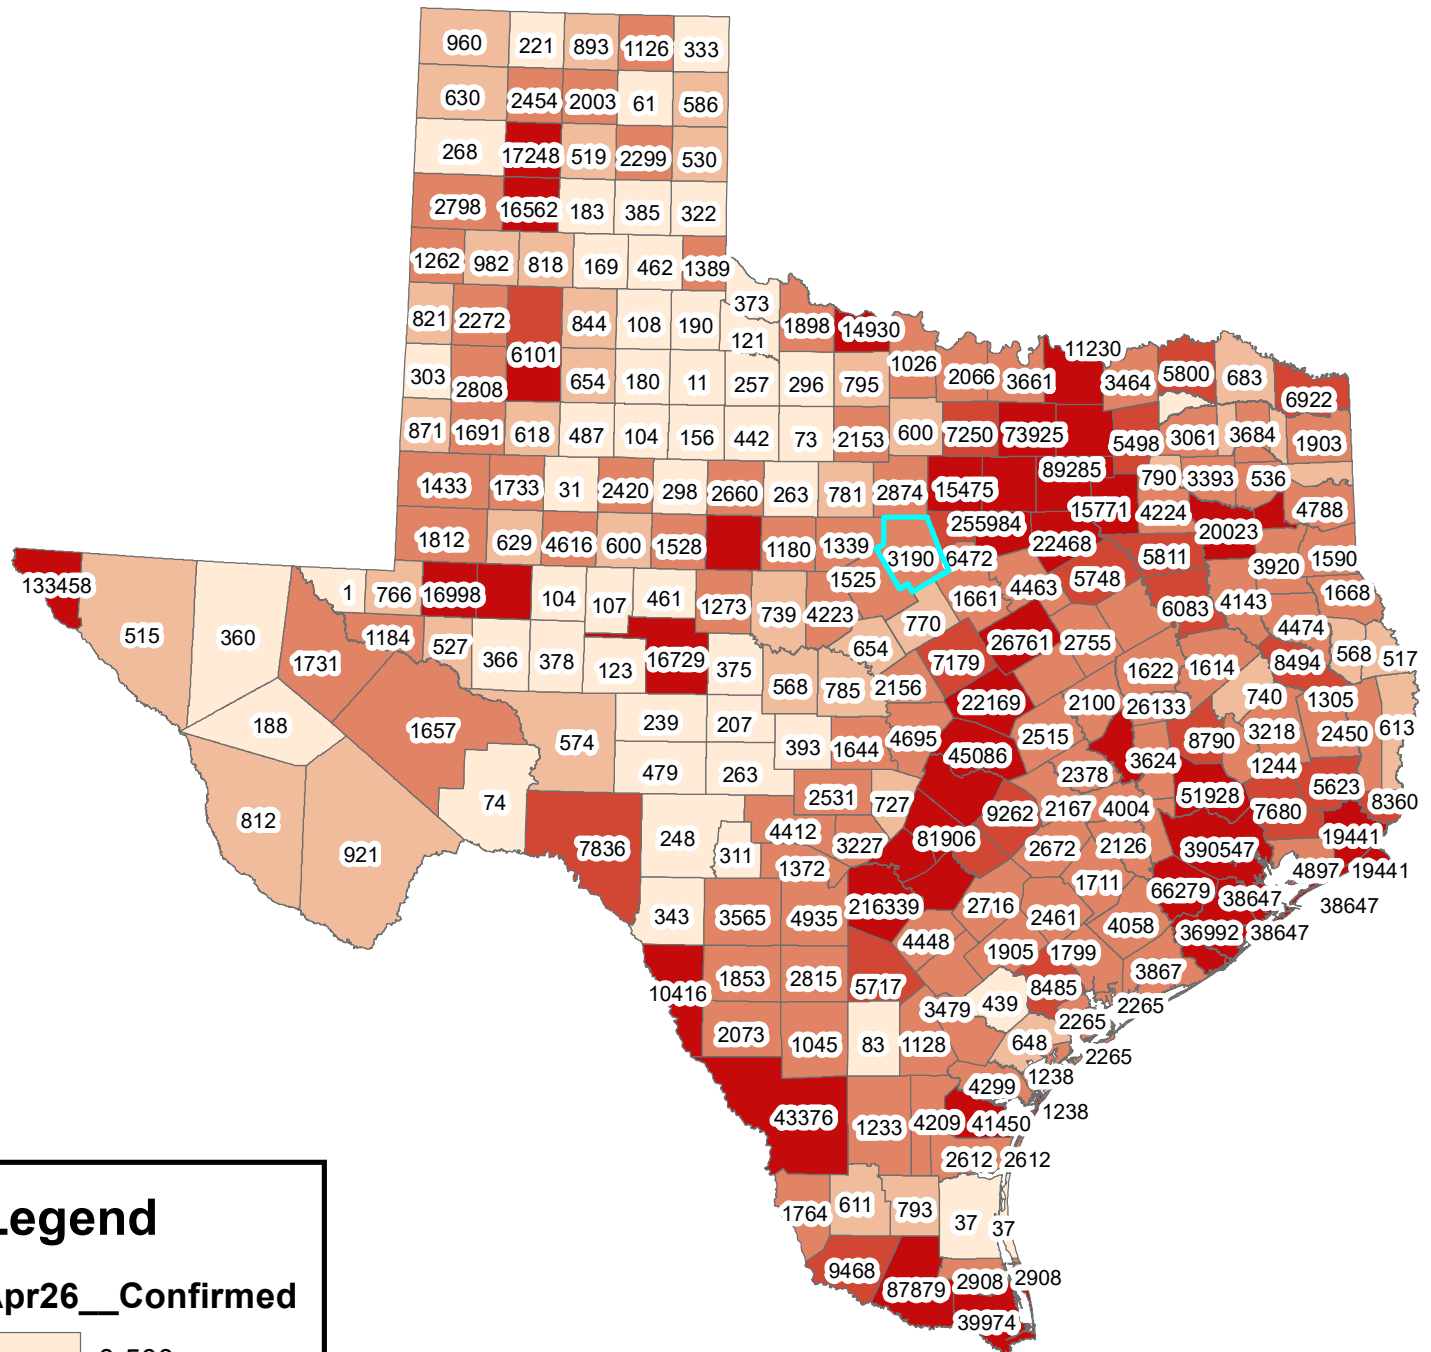

Texas Covid-19 Confirmed Cases April 26, 2021

Legend

Apr26__Confirmed

- 0-500
- 501-1000
- 1001-5000
- 5001-10000
- 10001-390547

The City of Stephenville makes every effort to ensure this map is free of errors but does not warrant the map or its features. The City of Stephenville provides this map without any warranty of any kind whatsoever, either expressed or implied.

https://github.com/CSSEGISandData/COVID-19/tree/master/csse_covid_19_data/csse_covid_19_daily_reports