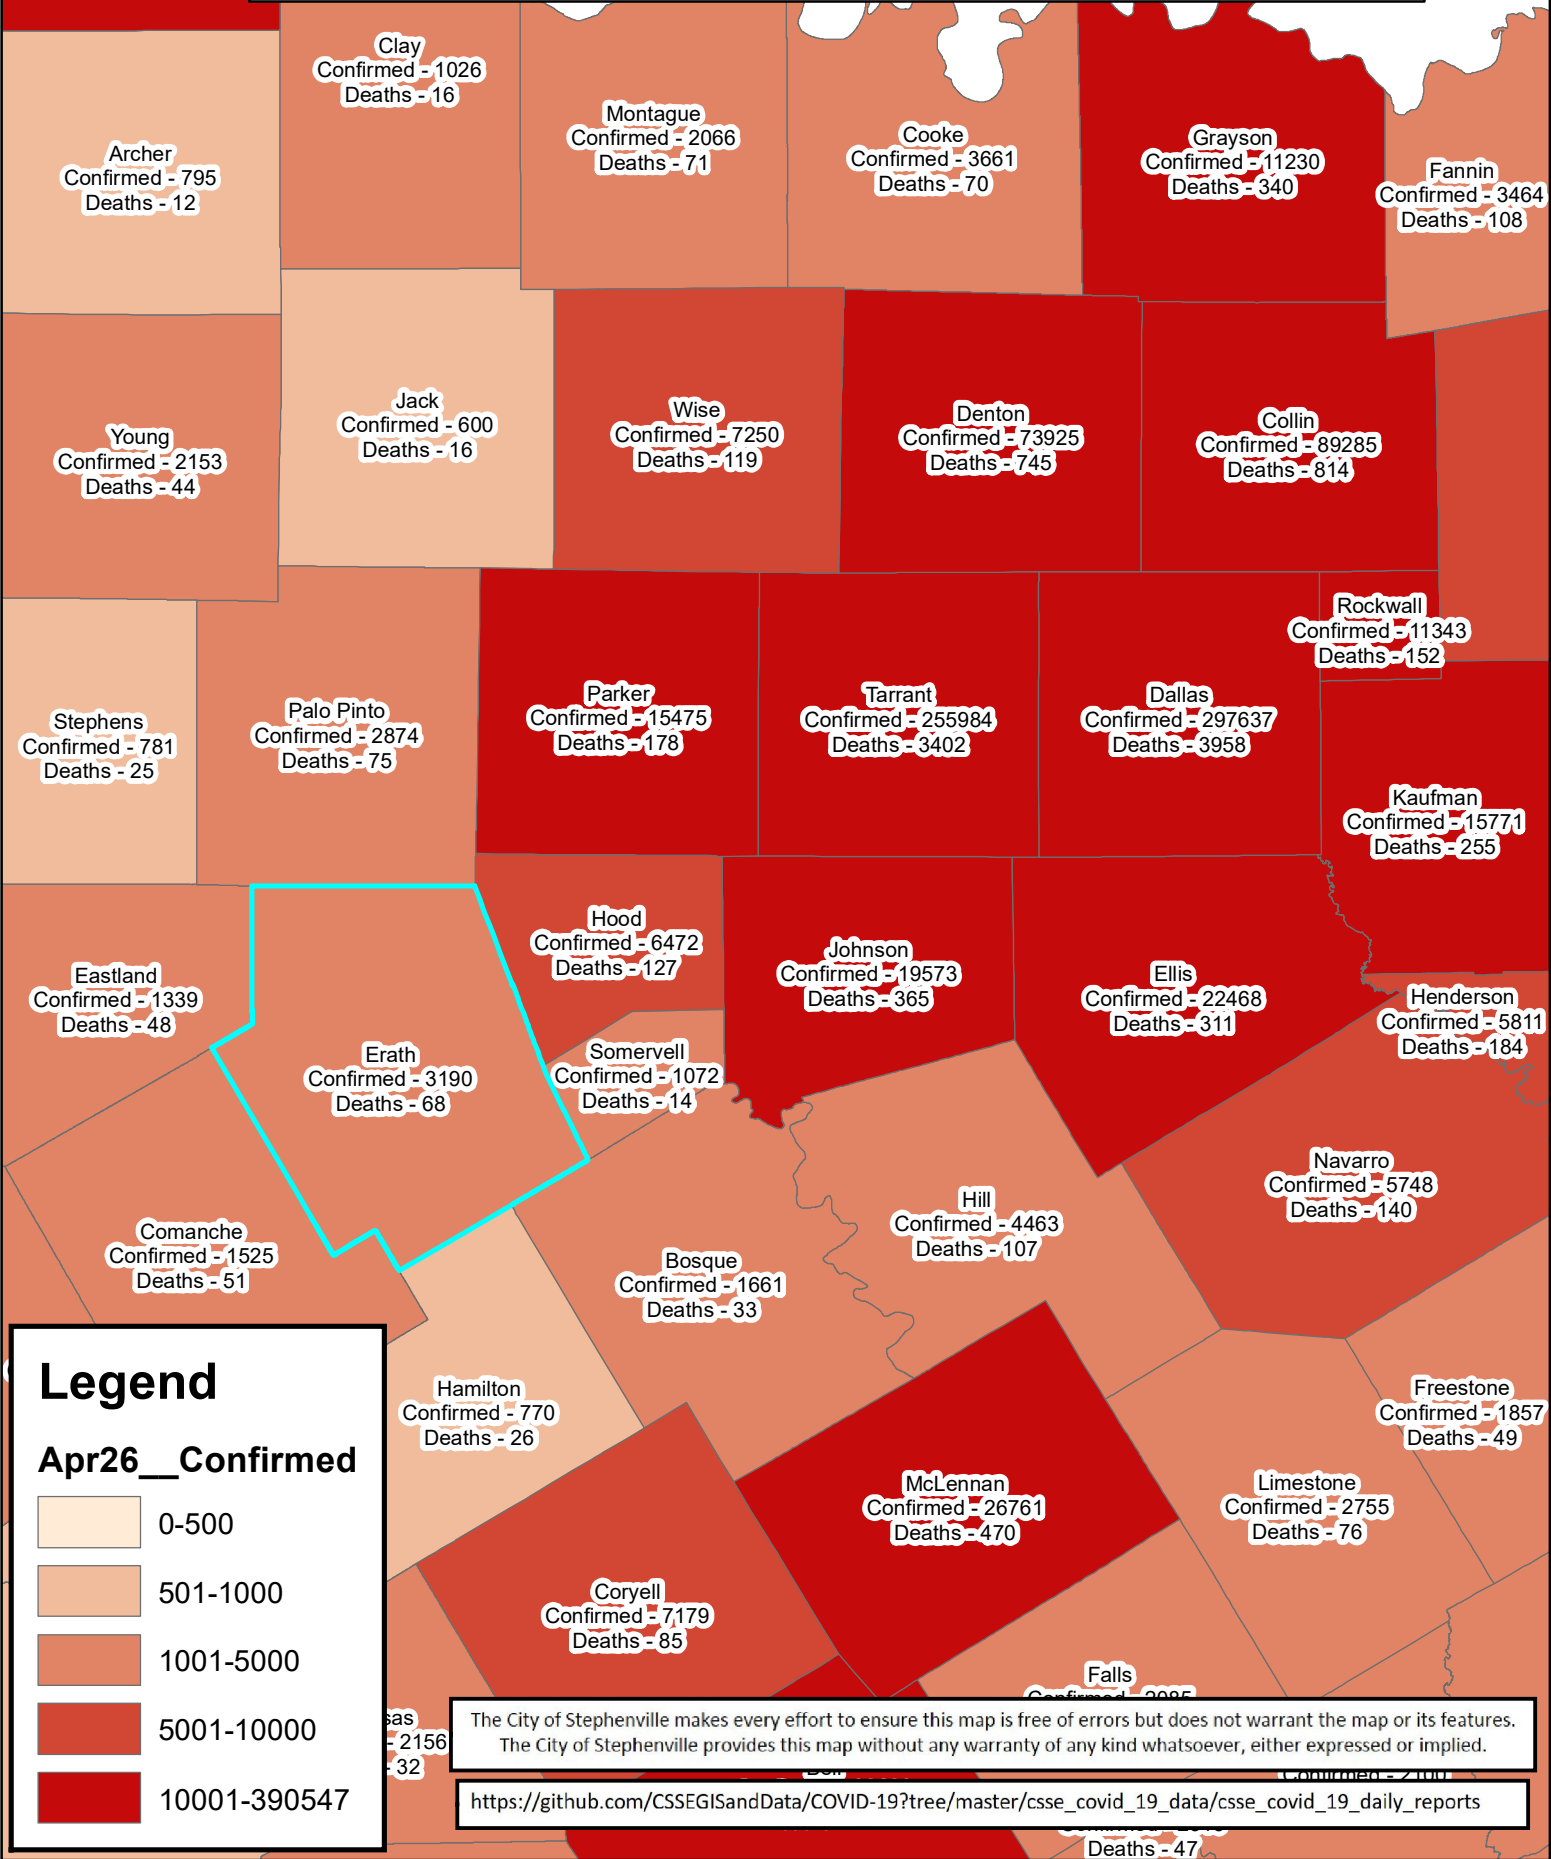

# Erath County Area Covid-19 Confirmed Cases

## April 26, 2021

### Legend