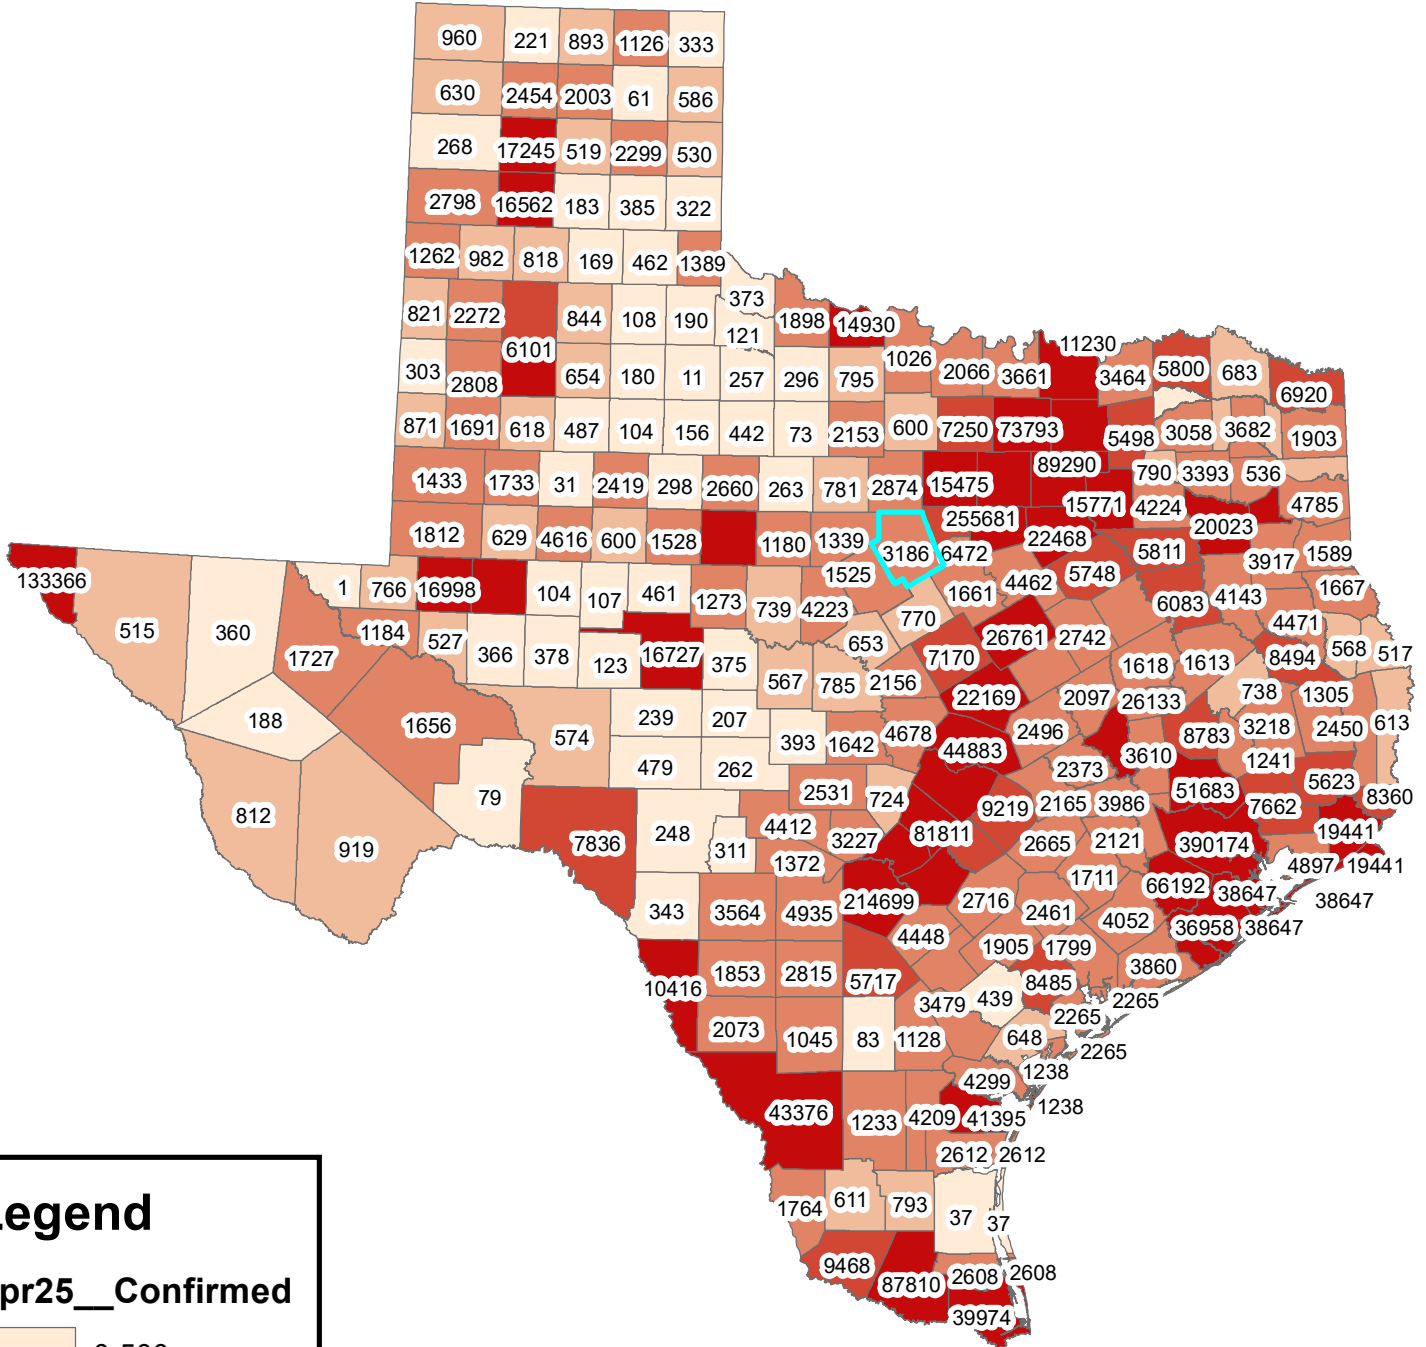

Texas Covid-19 Confirmed Cases

April 25, 2021

Legend

Apr25__Confirmed

- 0-500
- 501-1000
- 1001-5000
- 5001-10000
- 10001-390174

The City of Stephenville makes every effort to ensure this map is free of errors but does not warrant the map or its features. The City of Stephenville provides this map without any warranty of any kind whatsoever, either expressed or implied.

https://github.com/CSSEGISandData/COVID-19/tree/master/csse_covid_19_data/csse_covid_19_daily_reports