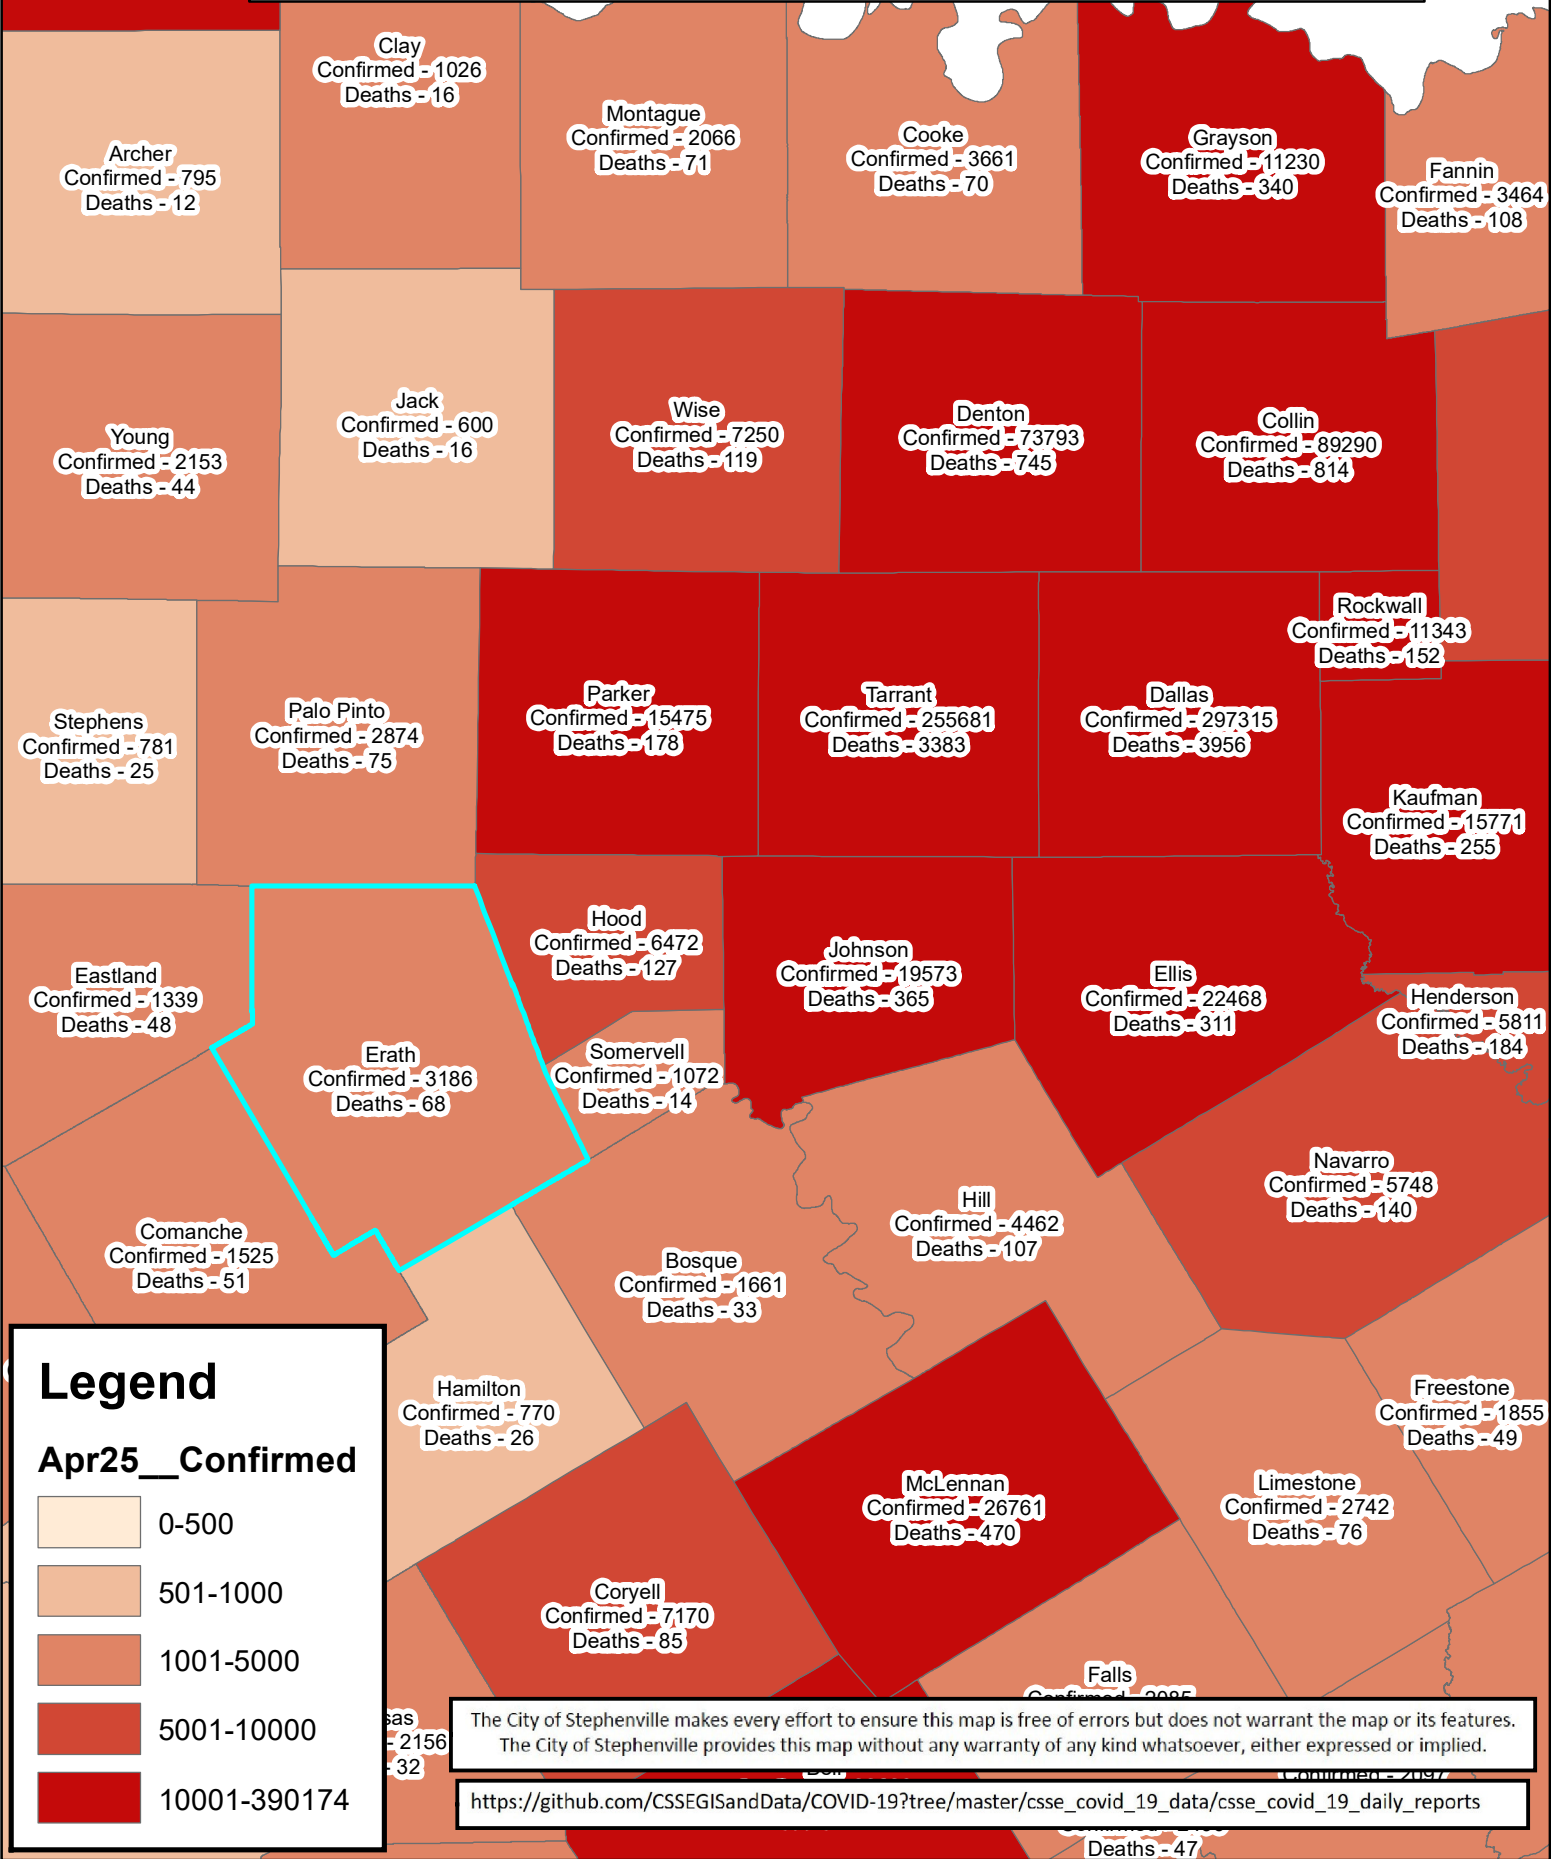

Erath County Area Covid-19 Confirmed Cases

April 25, 2021

Legend

Apr25__Confirmed

The City of Stephenville makes every effort to ensure this map is free of errors but does not warrant the map or its features. The City of Stephenville provides this map without any warranty of any kind whatsoever, either expressed or implied.

https://github.com/CSSEGISandData/COVID-19/tree/master/csse_covid_19_data/csse_covid_19_daily_reports