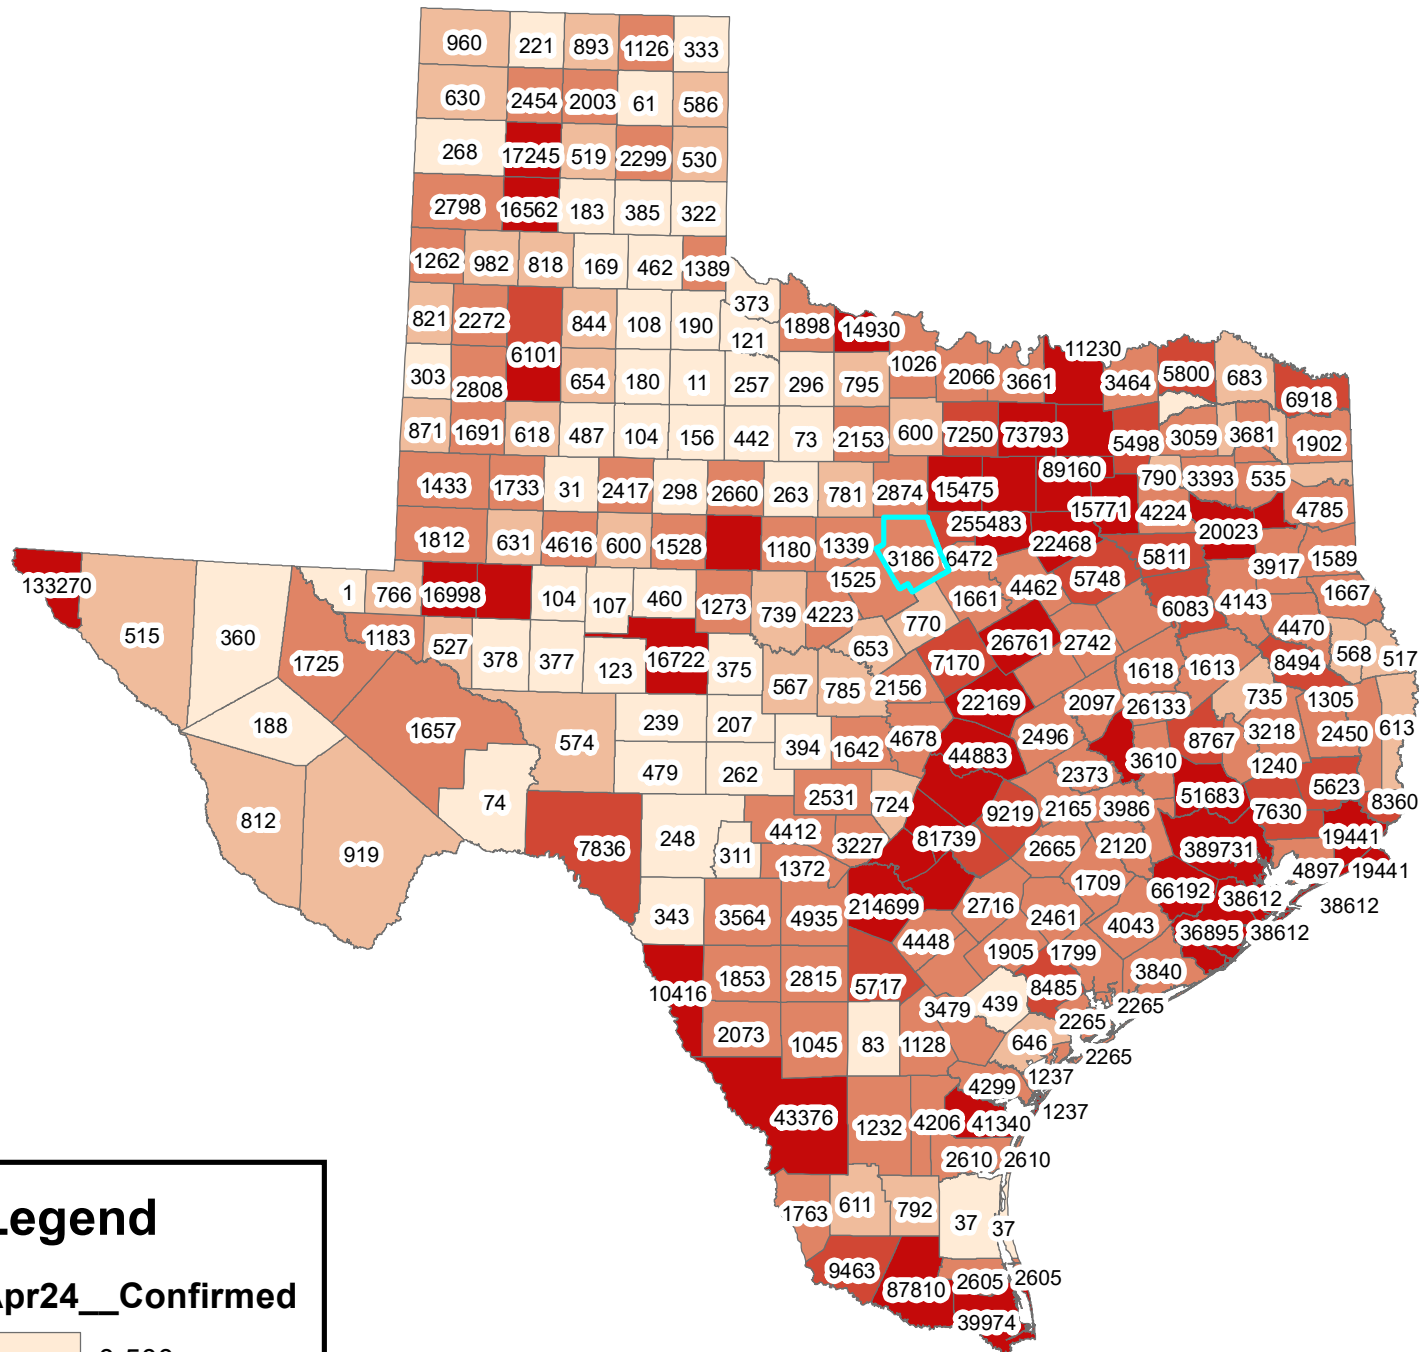

Texas Covid-19 Confirmed Cases

April 24, 2021

Legend

Apr24__Confirmed

- 0-500
- 501-1000
- 1001-5000
- 5001-10000
- 10001-389731

The City of Stephenville makes every effort to ensure this map is free of errors but does not warrant the map or its features. The City of Stephenville provides this map without any warranty of any kind whatsoever, either expressed or implied.

https://github.com/CSSEGISandData/COVID-19/tree/master/csse_covid_19_data/csse_covid_19_daily_reports