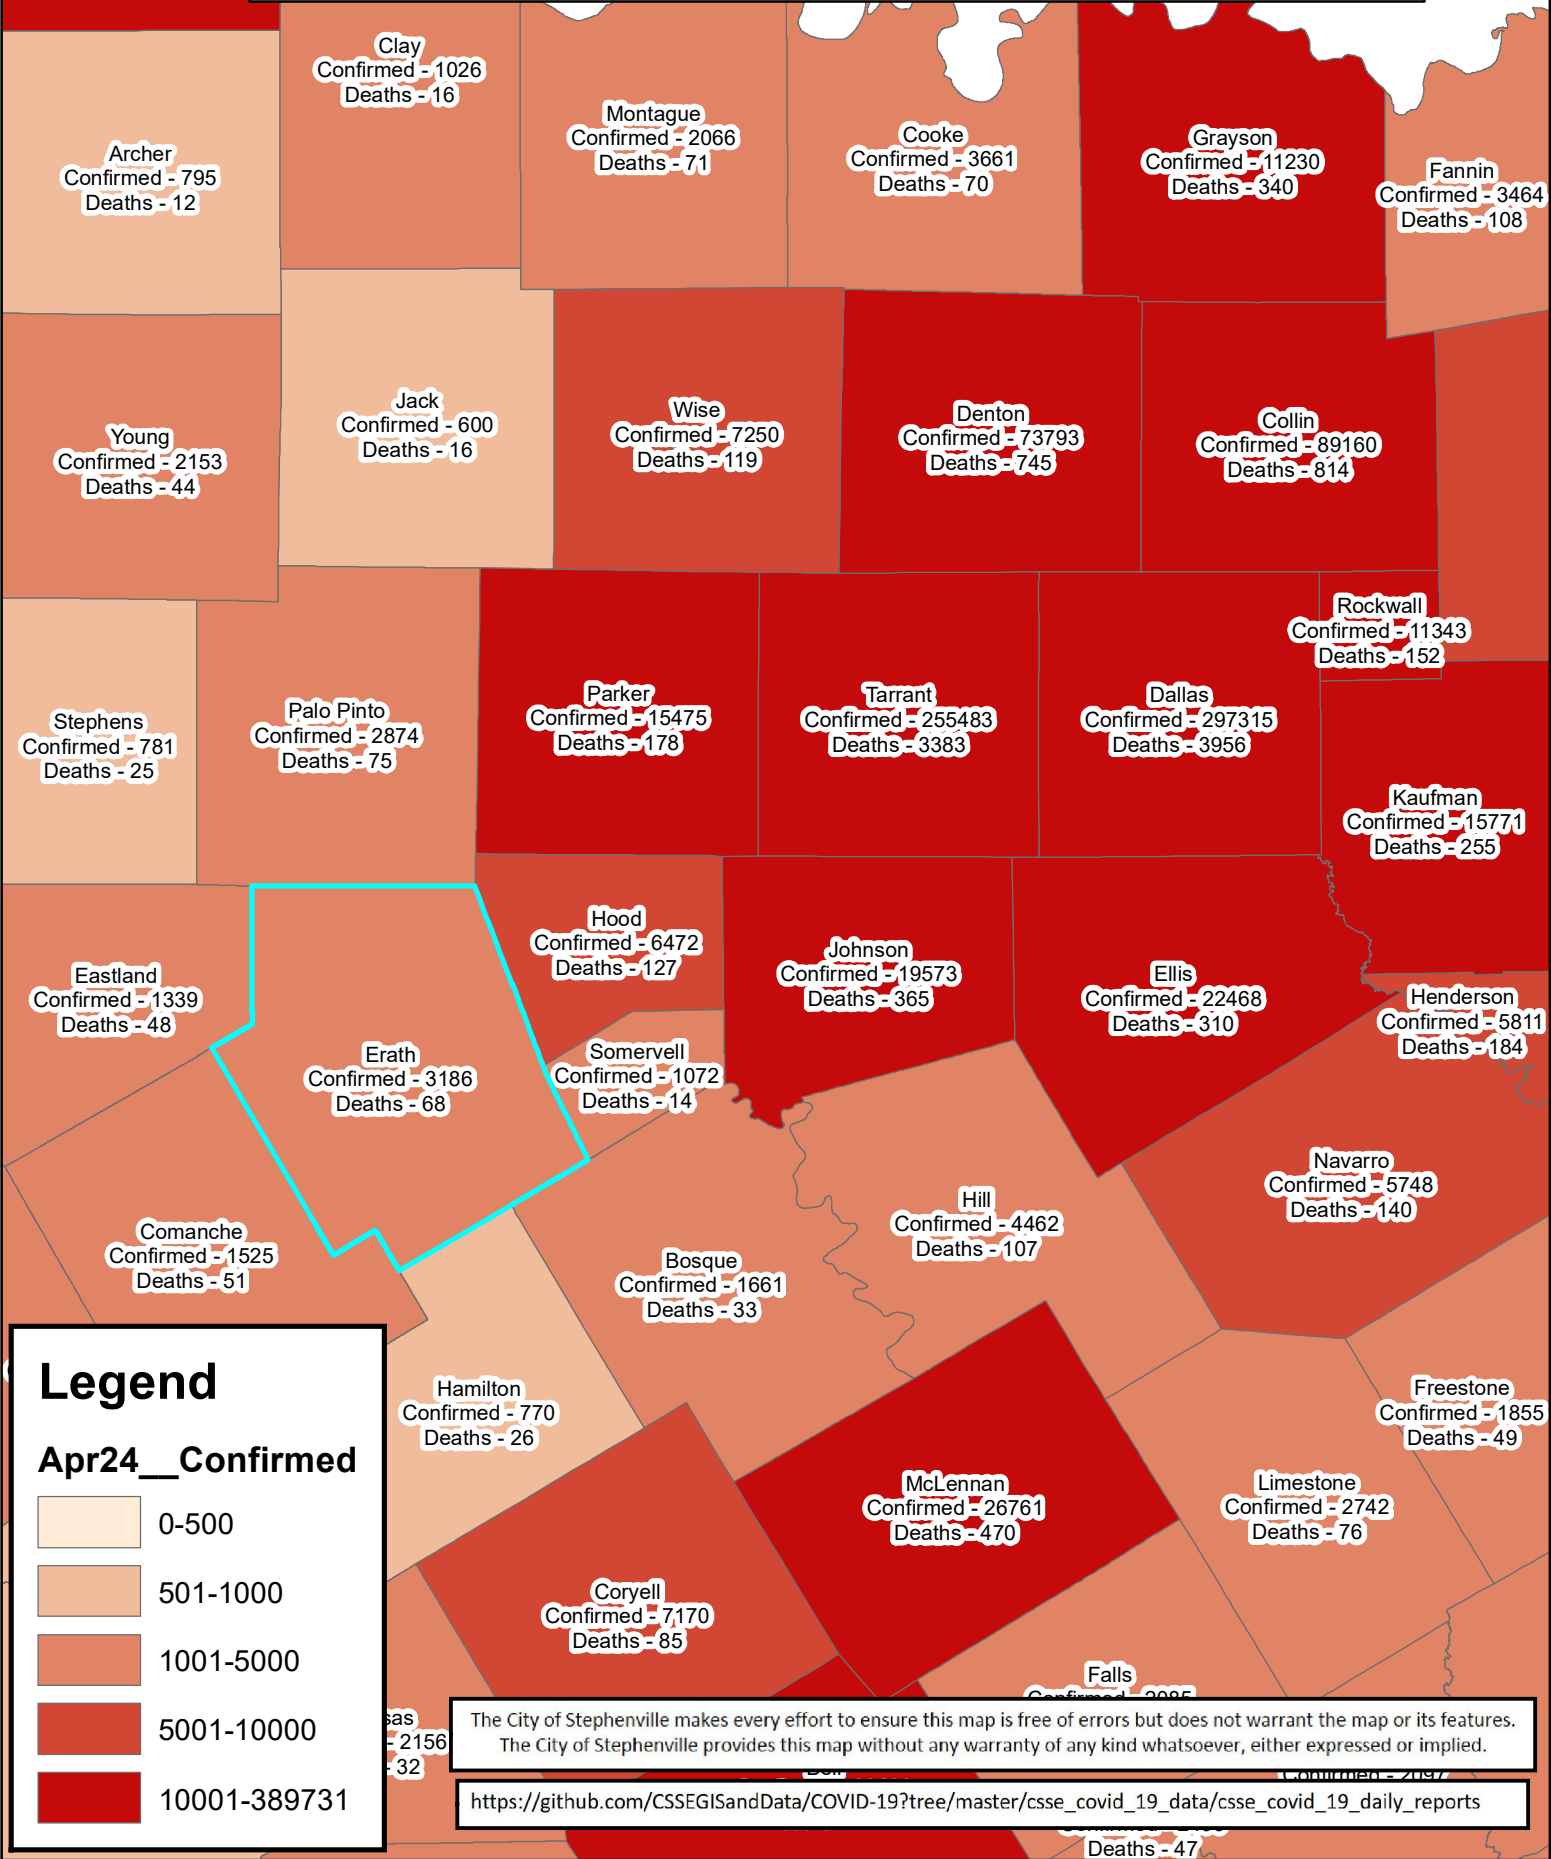

Erath County Area Covid-19 Confirmed Cases

April 24, 2021

Legend

Apr24__Confirmed

The City of Stephenville makes every effort to ensure this map is free of errors but does not warrant the map or its features. The City of Stephenville provides this map without any warranty of any kind whatsoever, either expressed or implied.

https://github.com/CSSEGISandData/COVID-19/tree/master/csse_covid_19_data/csse_covid_19_daily_reports