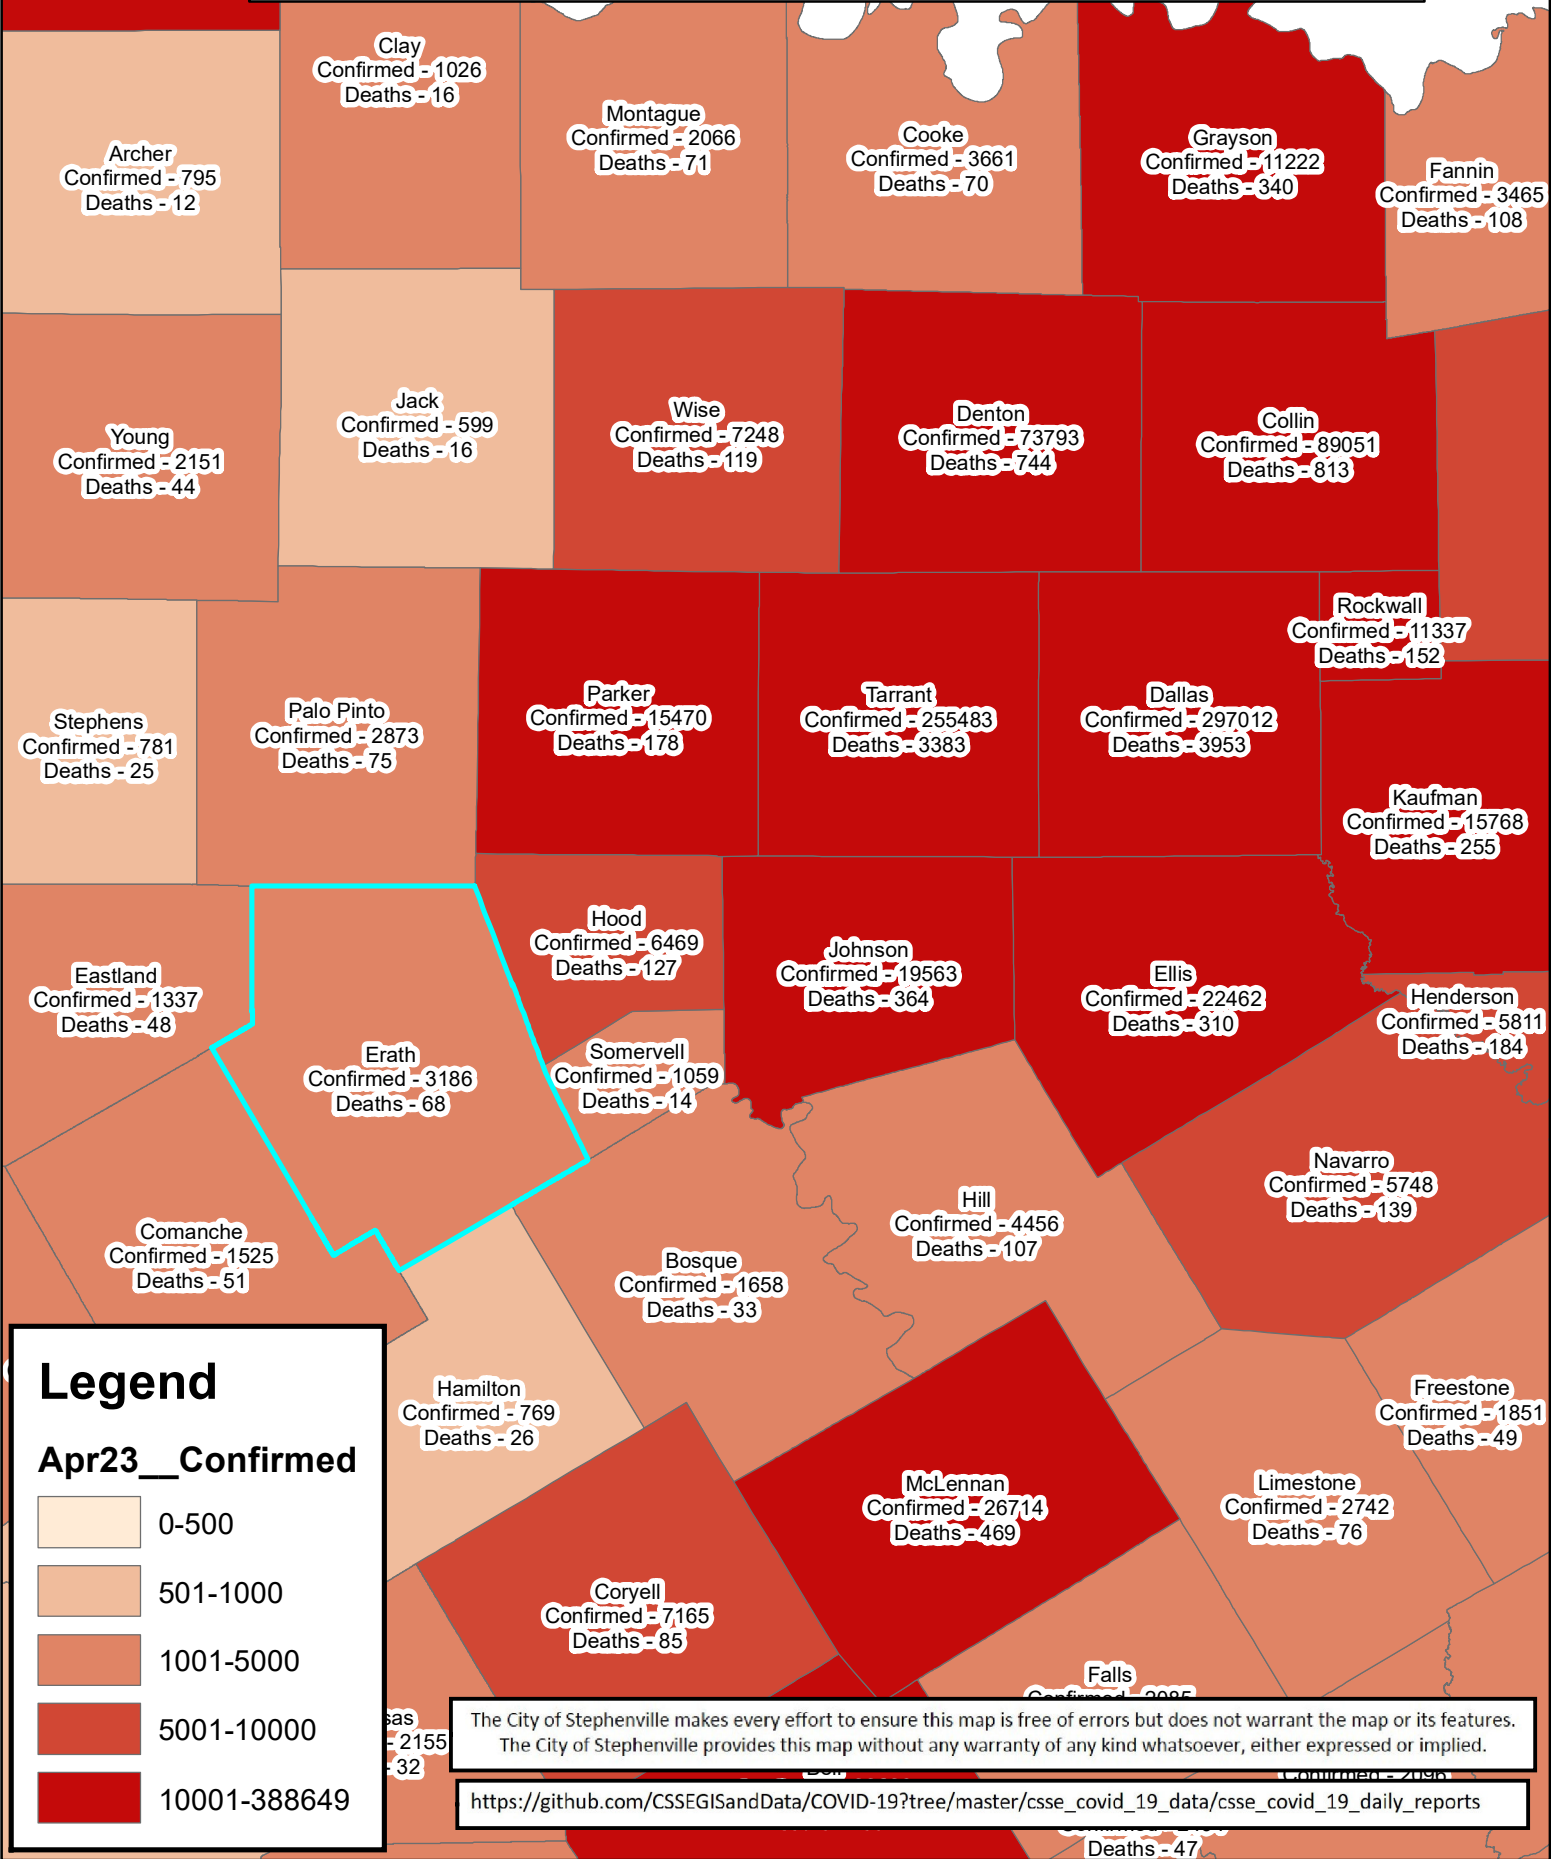

Erath County Area Covid-19 Confirmed Cases

April 23, 2021

Legend

Apr23__Confirmed

The City of Stephenville makes every effort to ensure this map is free of errors but does not warrant the map or its features. The City of Stephenville provides this map without any warranty of any kind whatsoever, either expressed or implied.

https://github.com/CSSEGISandData/COVID-19/tree/master/csse_covid_19_data/csse_covid_19_daily_reports