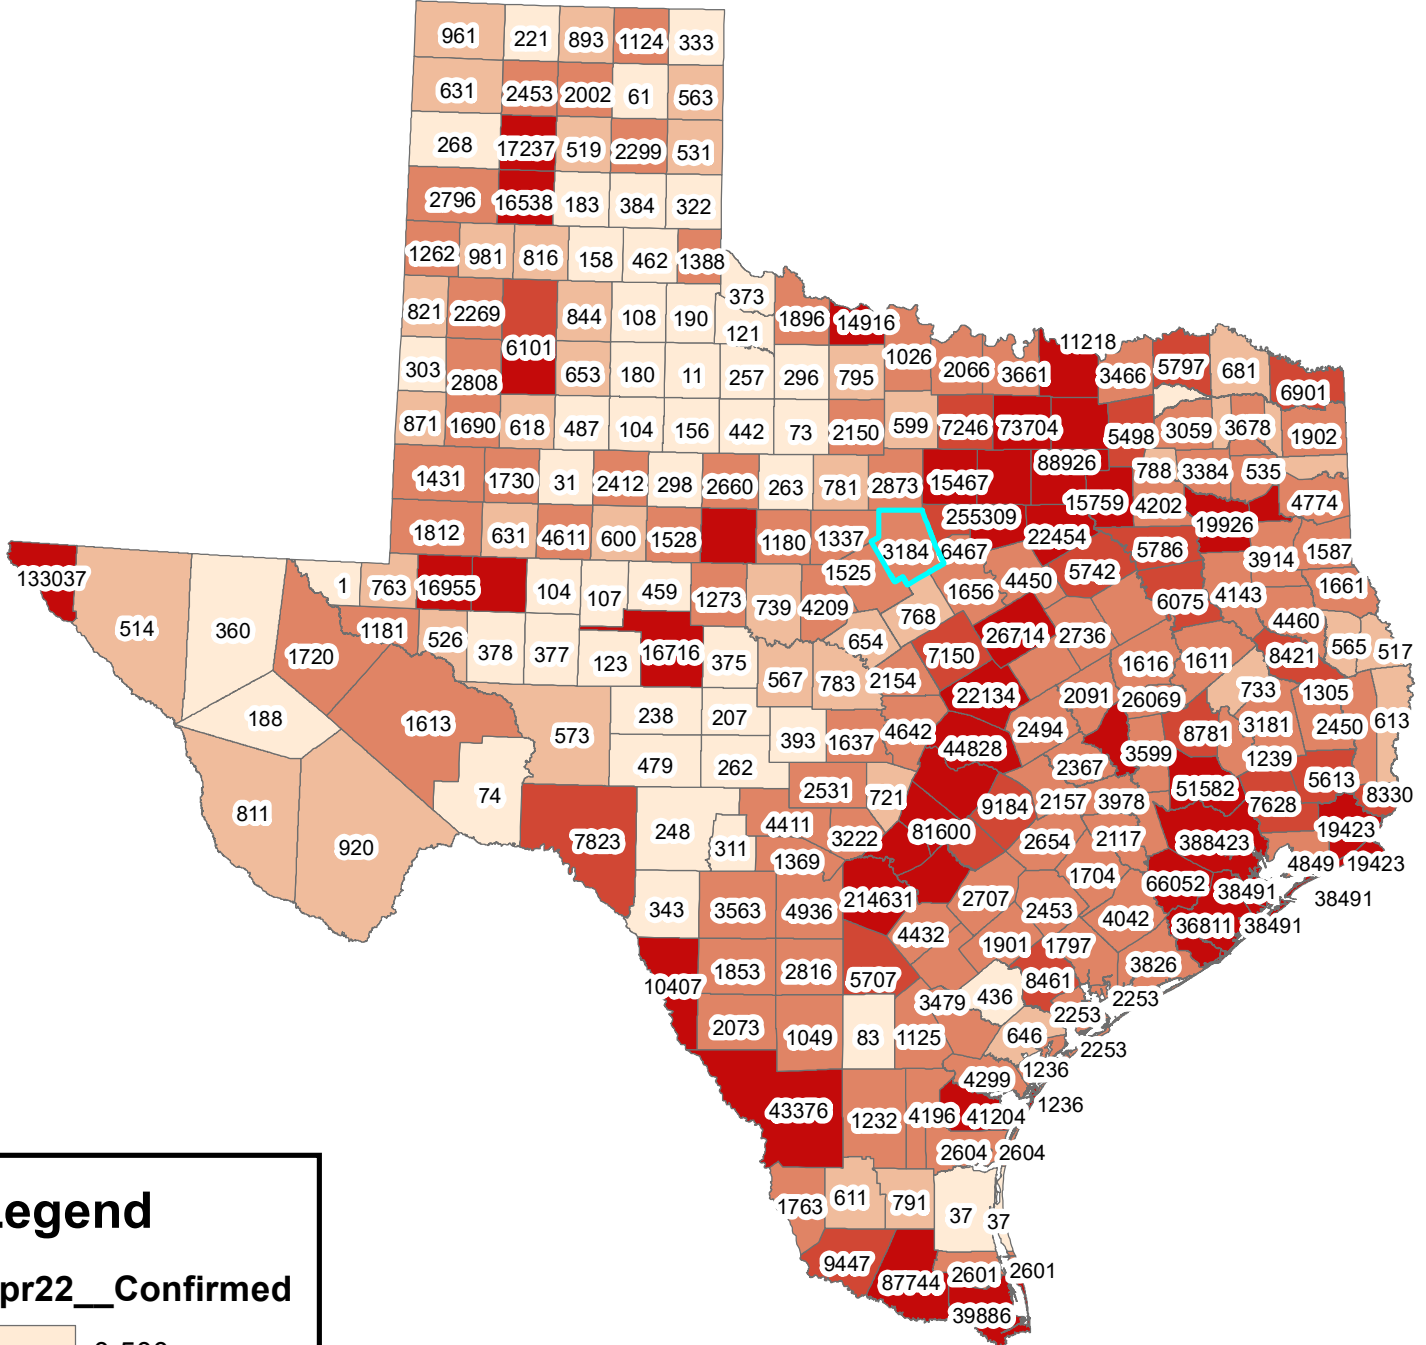

Texas Covid-19 Confirmed Cases April 22, 2021

Legend

Apr22__Confirmed

The City of Stephenville makes every effort to ensure this map is free of errors but does not warrant the map or its features. The City of Stephenville provides this map without any warranty of any kind whatsoever, either expressed or implied.

https://github.com/CSSEGISandData/COVID-19/tree/master/csse_covid_19_data/csse_covid_19_daily_reports