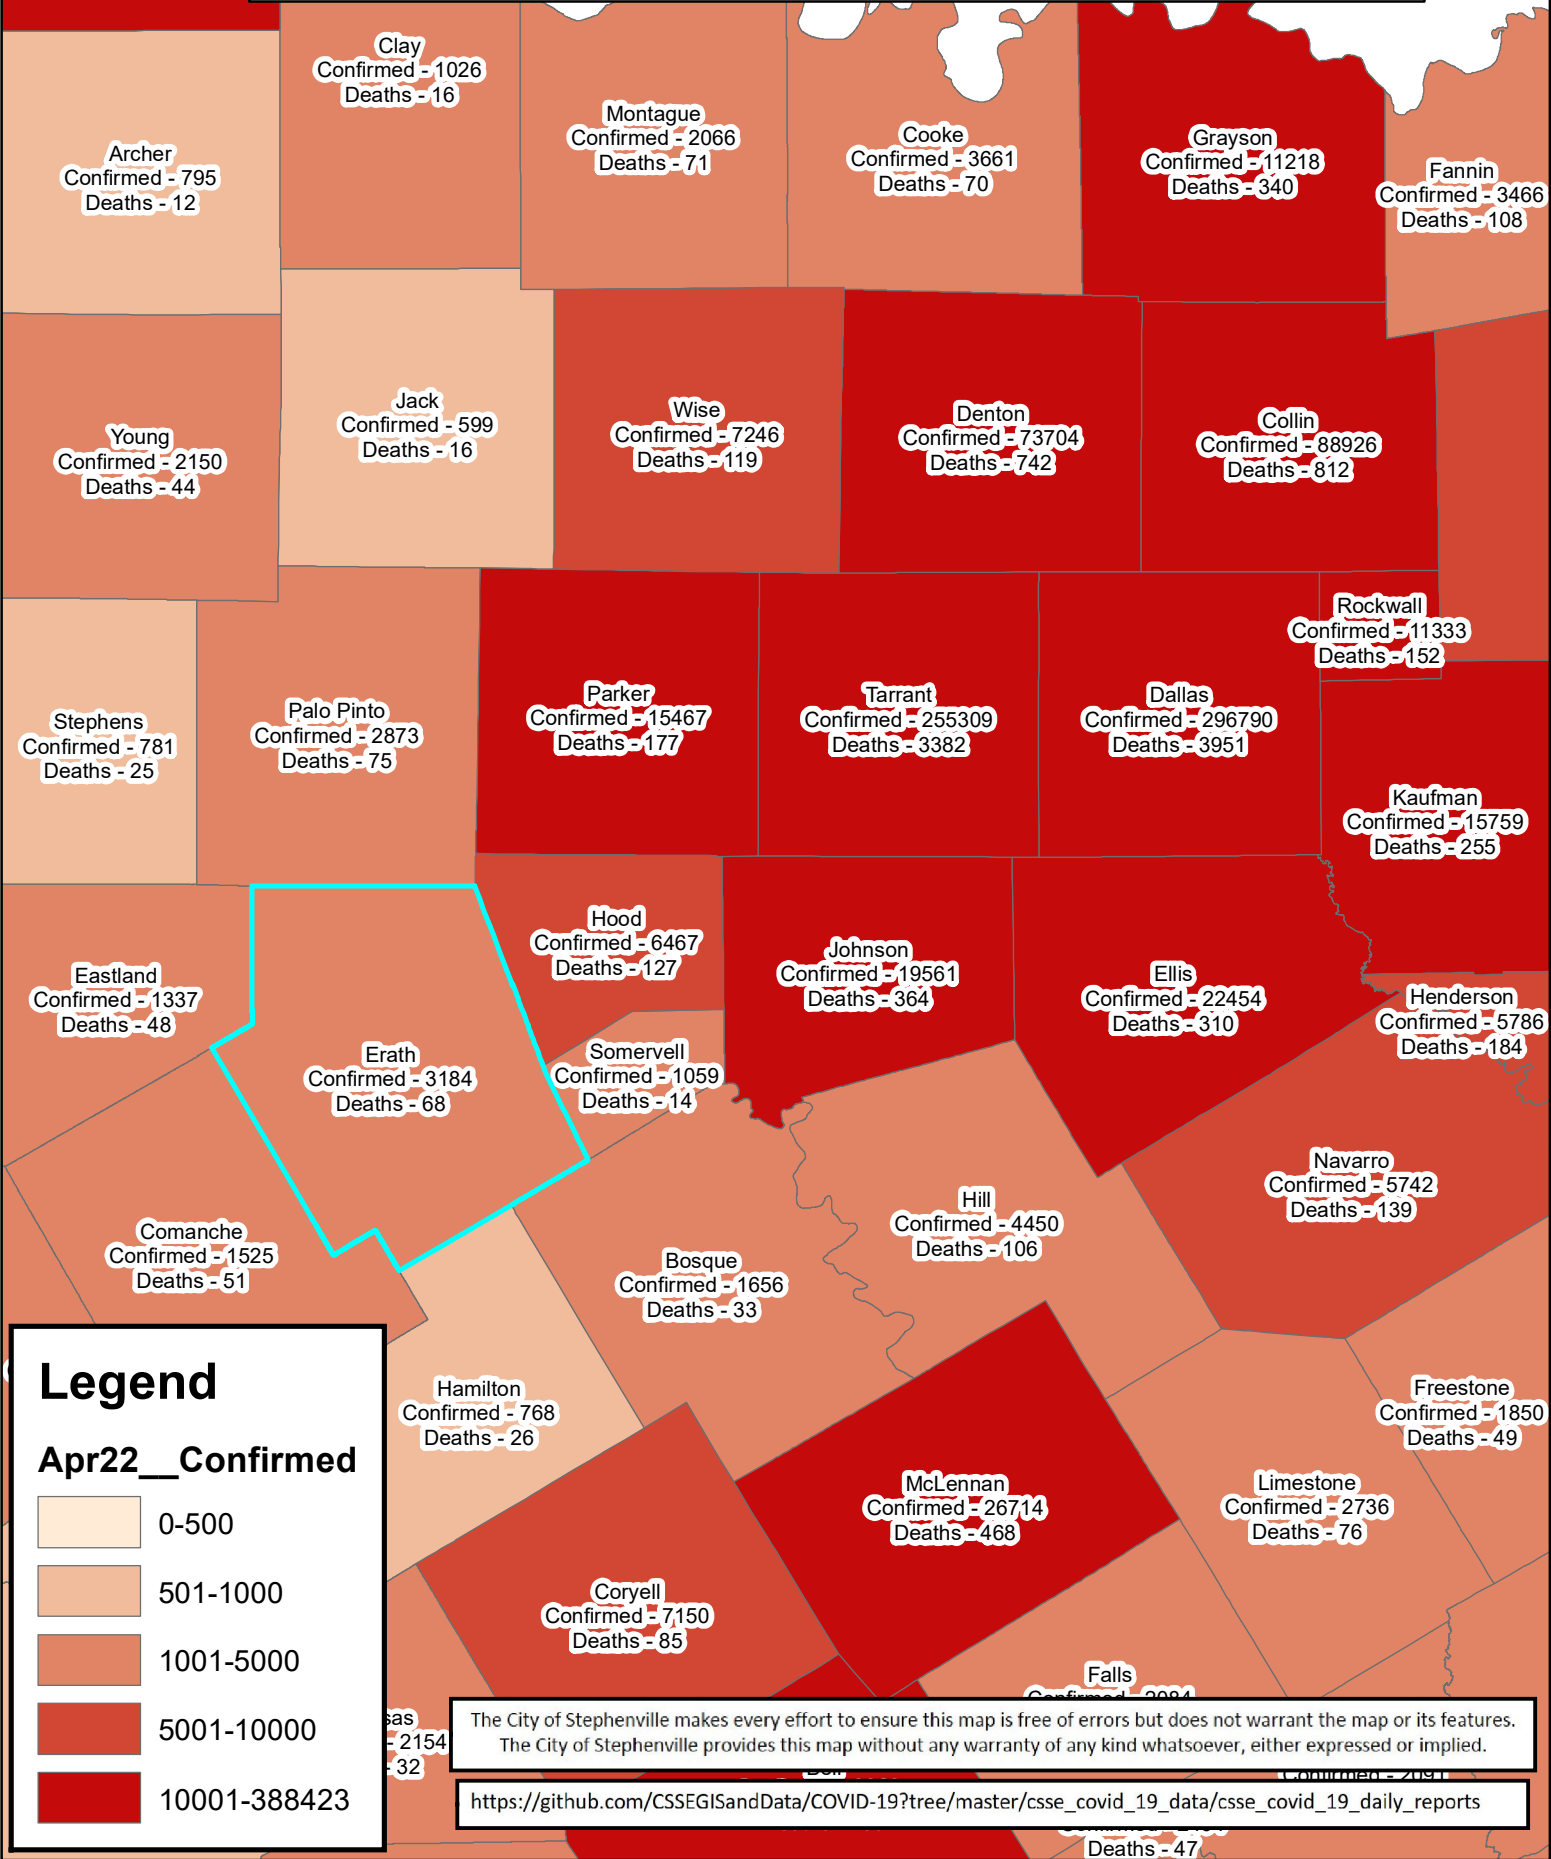

Erath County Area Covid-19 Confirmed Cases

April 22, 2021

Legend

Apr22__Confirmed

The City of Stephenville makes every effort to ensure this map is free of errors but does not warrant the map or its features. The City of Stephenville provides this map without any warranty of any kind whatsoever, either expressed or implied.

https://github.com/CSSEGISandData/COVID-19/tree/master/csse_covid_19_data/csse_covid_19_daily_reports