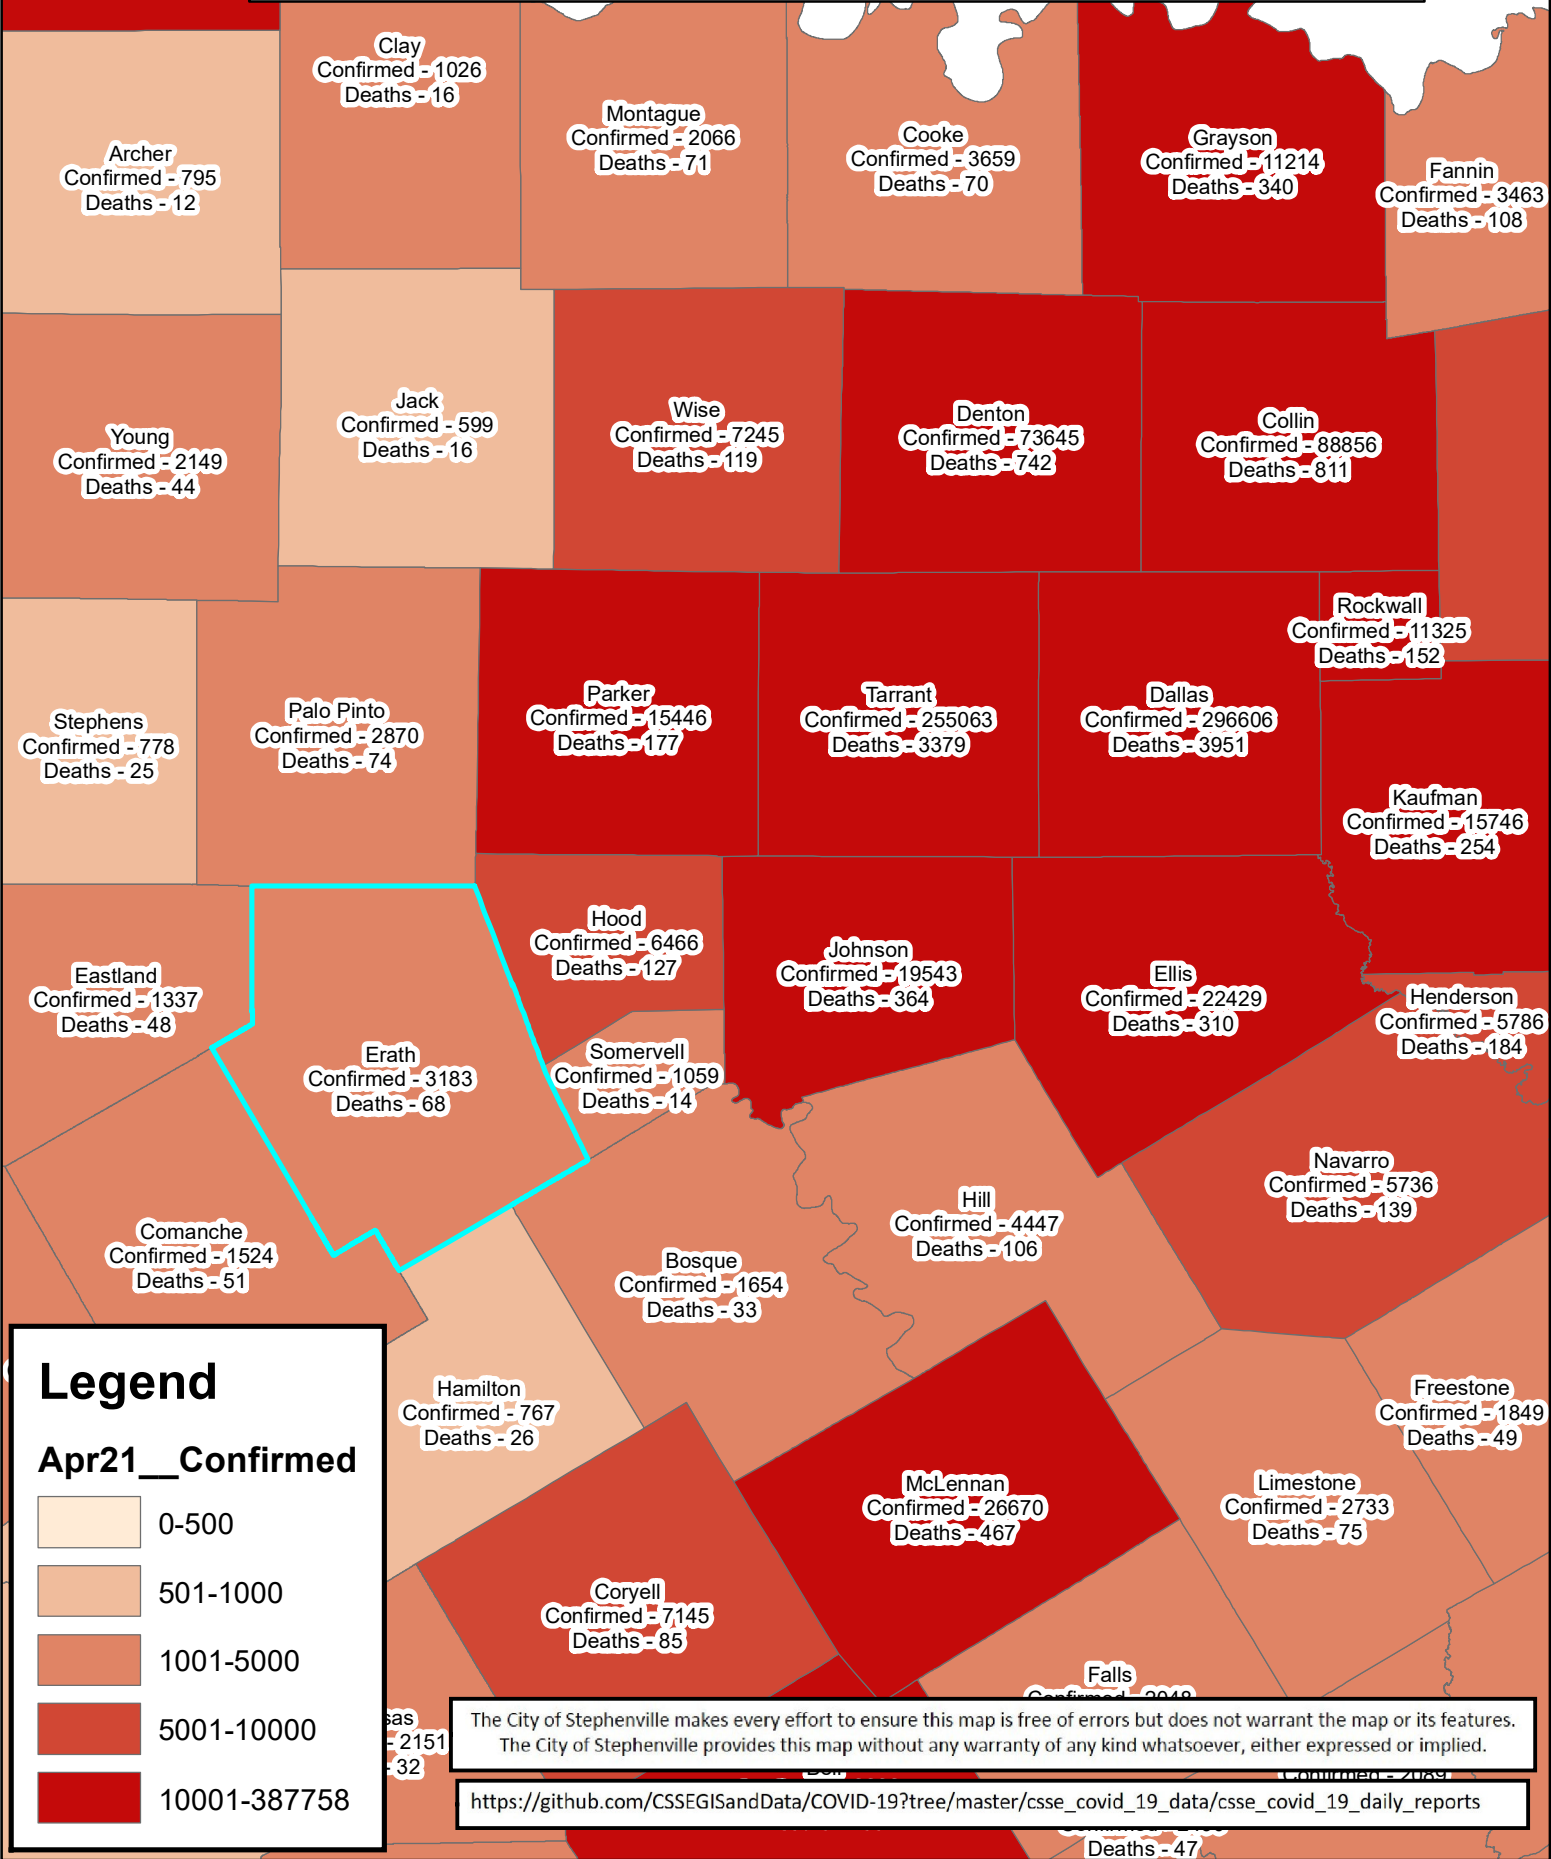

# Erath County Area Covid-19 Confirmed Cases

## April 21, 2021

### Legend