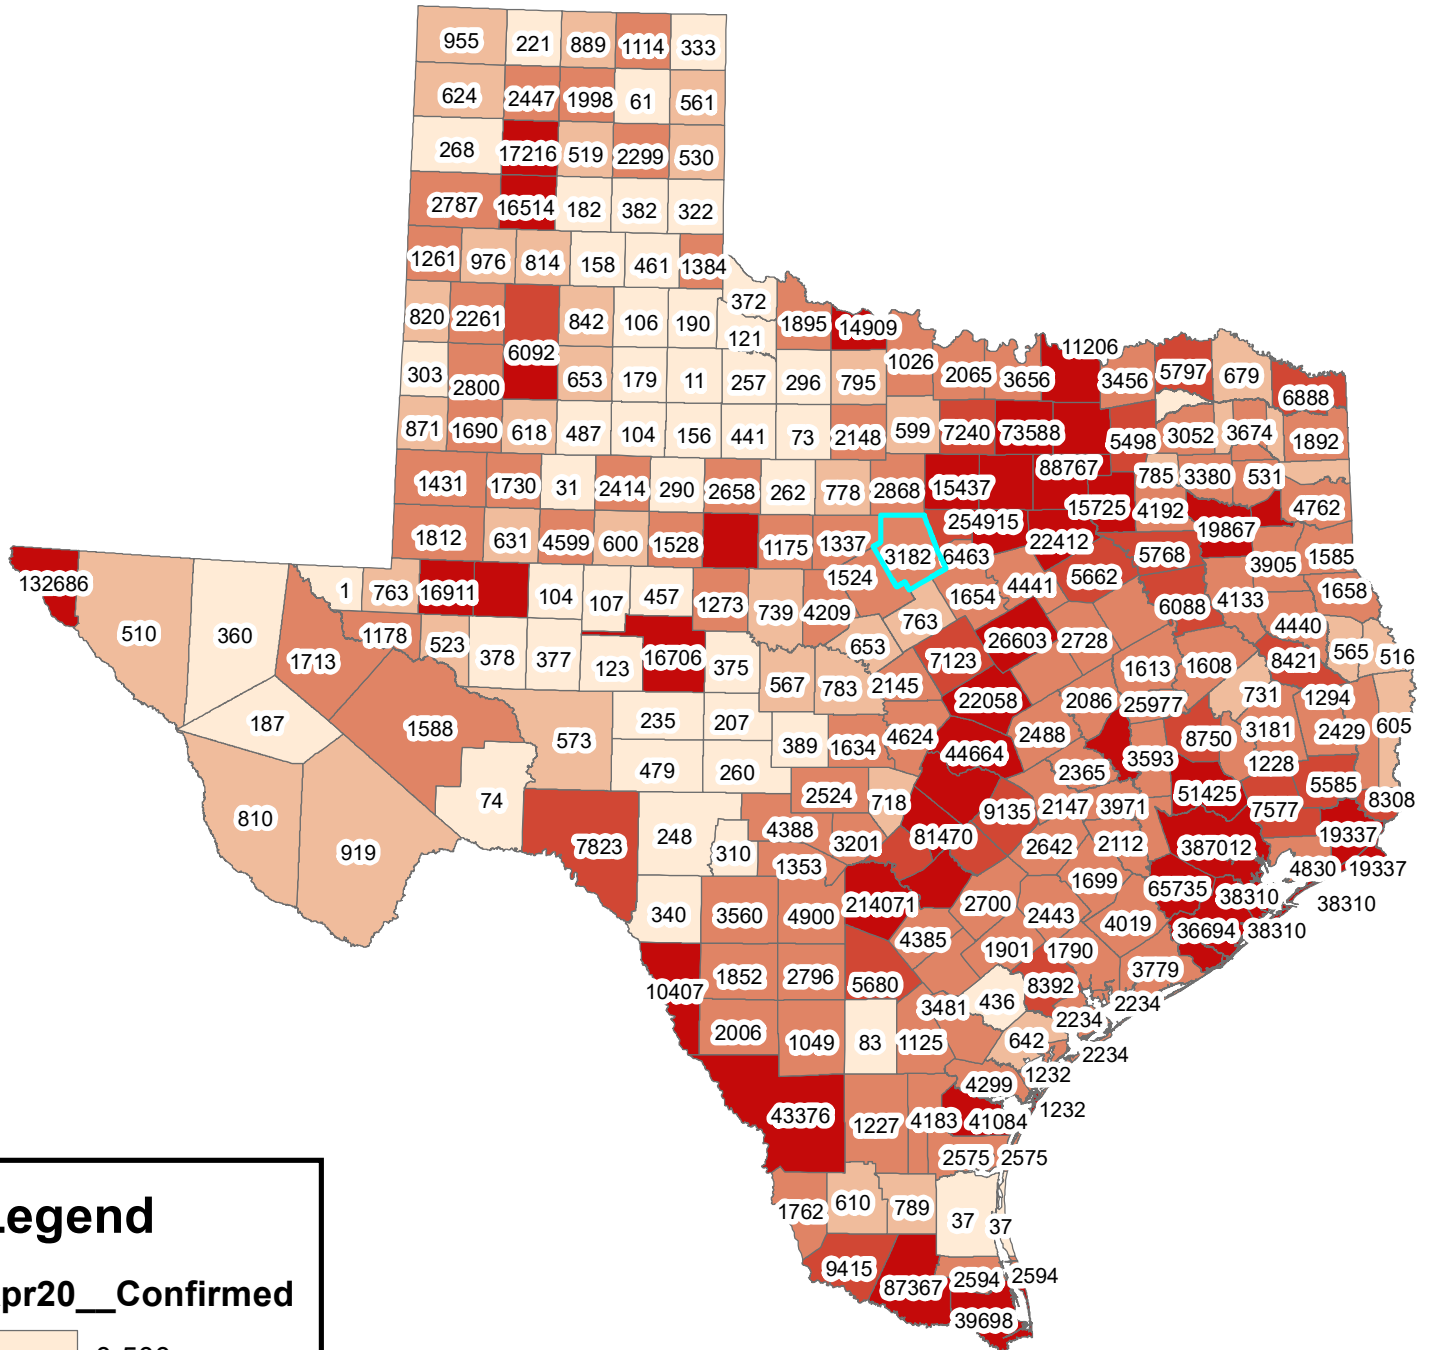

Texas Covid-19 Confirmed Cases

April 20, 2021

Legend

Apr20__Confirmed

The City of Stephenville makes every effort to ensure this map is free of errors but does not warrant the map or its features. The City of Stephenville provides this map without any warranty of any kind whatsoever, either expressed or implied.

https://github.com/CSSEGISandData/COVID-19/tree/master/csse_covid_19_data/csse_covid_19_daily_reports