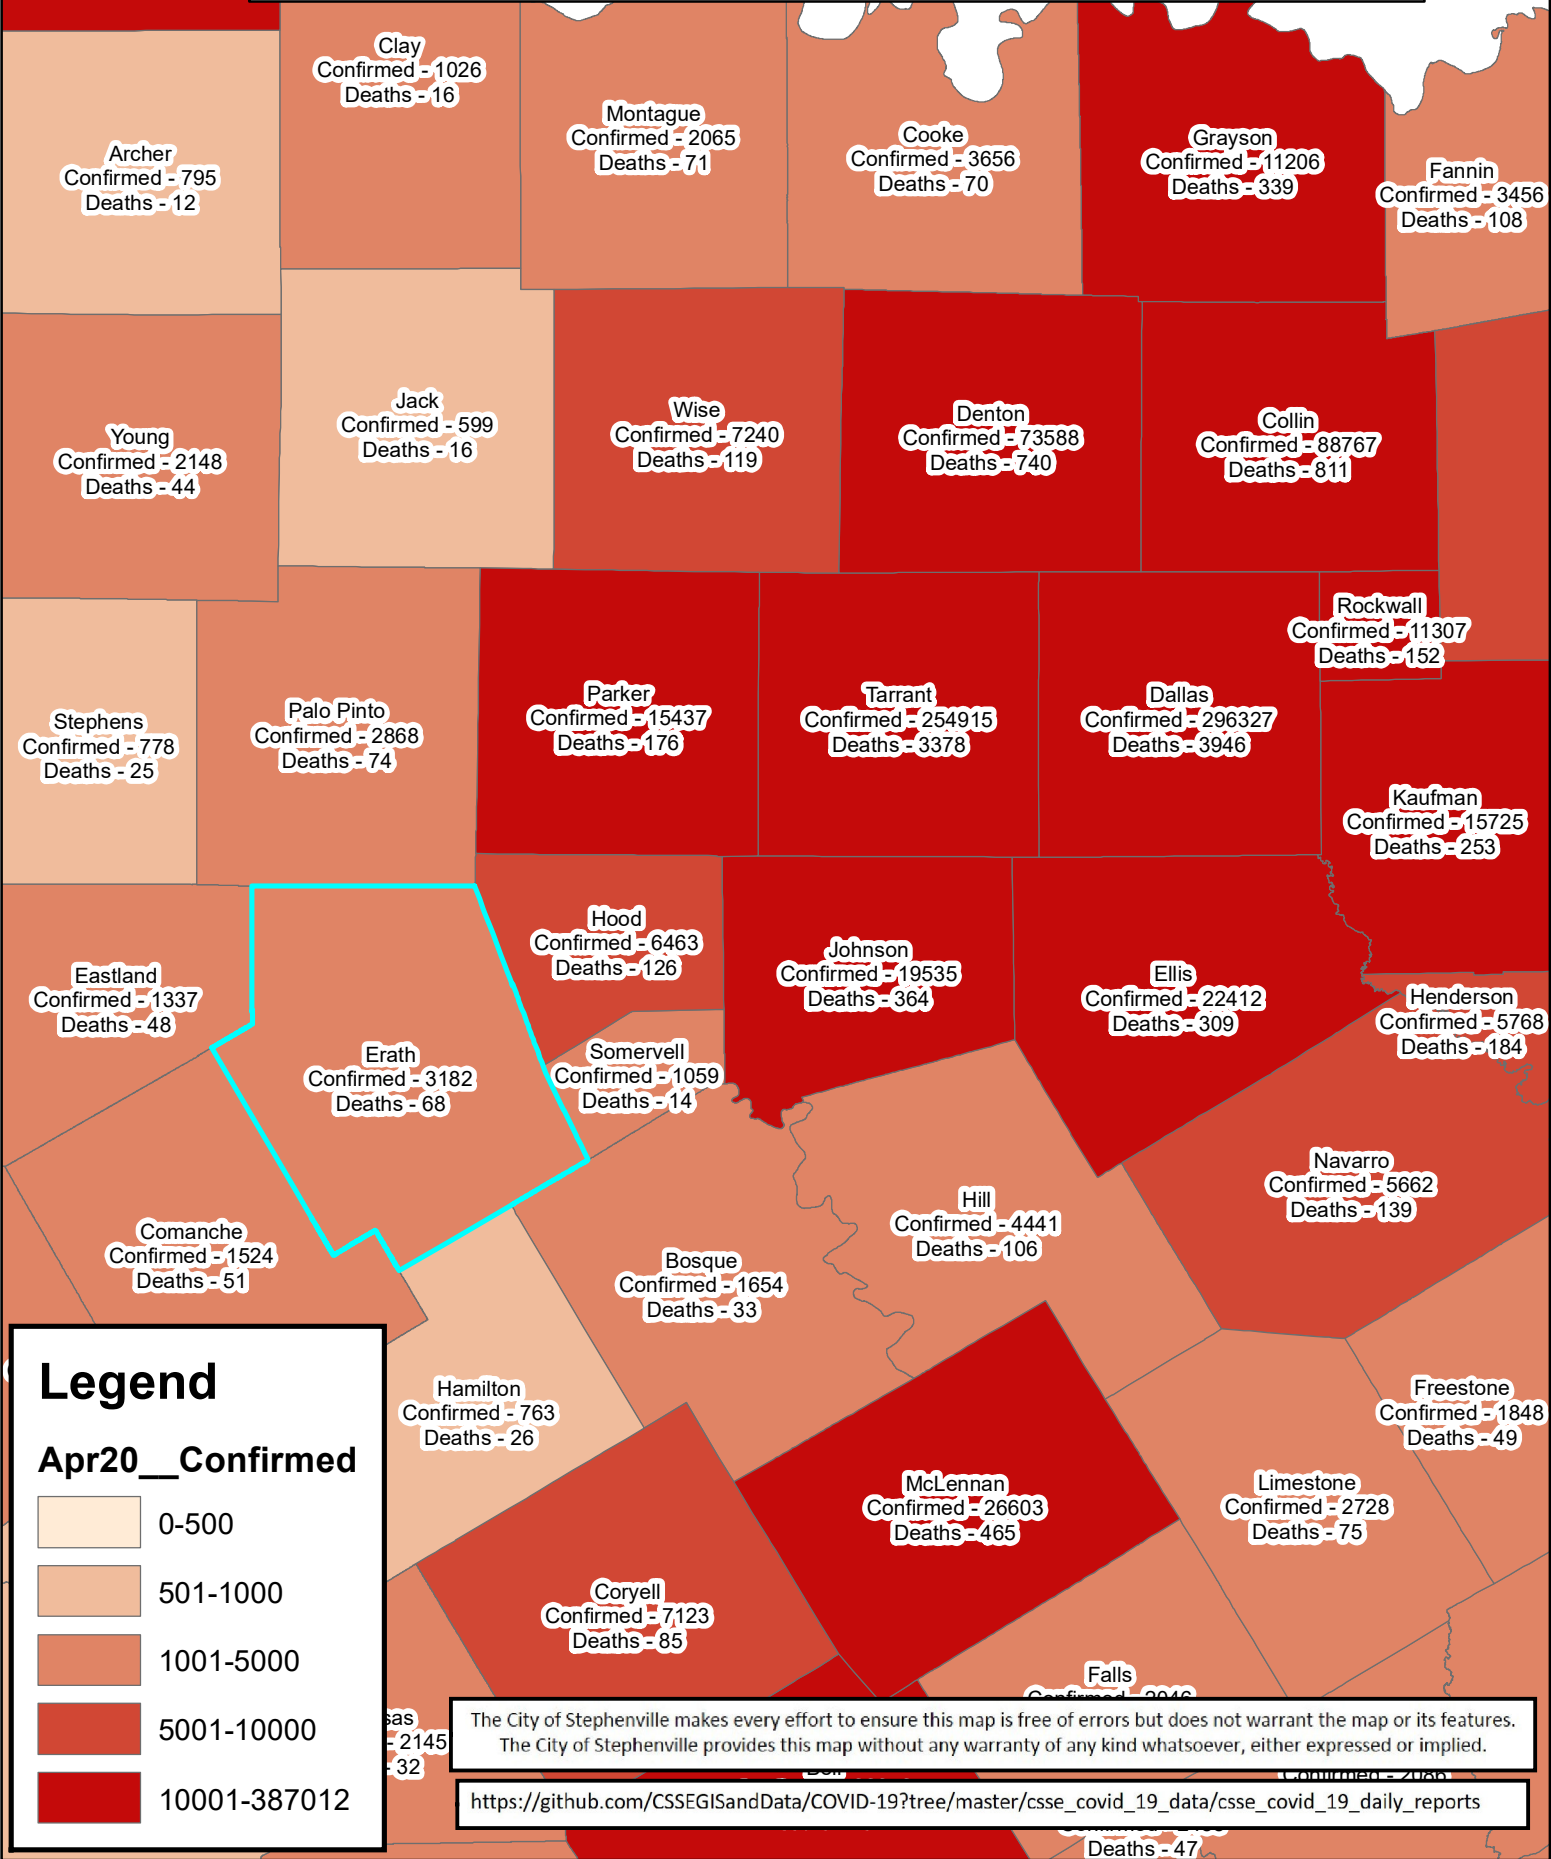

Erath County Area Covid-19 Confirmed Cases

April 20, 2021

Legend

Apr20__Confirmed

The City of Stephenville makes every effort to ensure this map is free of errors but does not warrant the map or its features. The City of Stephenville provides this map without any warranty of any kind whatsoever, either expressed or implied.

https://github.com/CSSEGISandData/COVID-19/tree/master/csse_covid_19_data/csse_covid_19_daily_reports