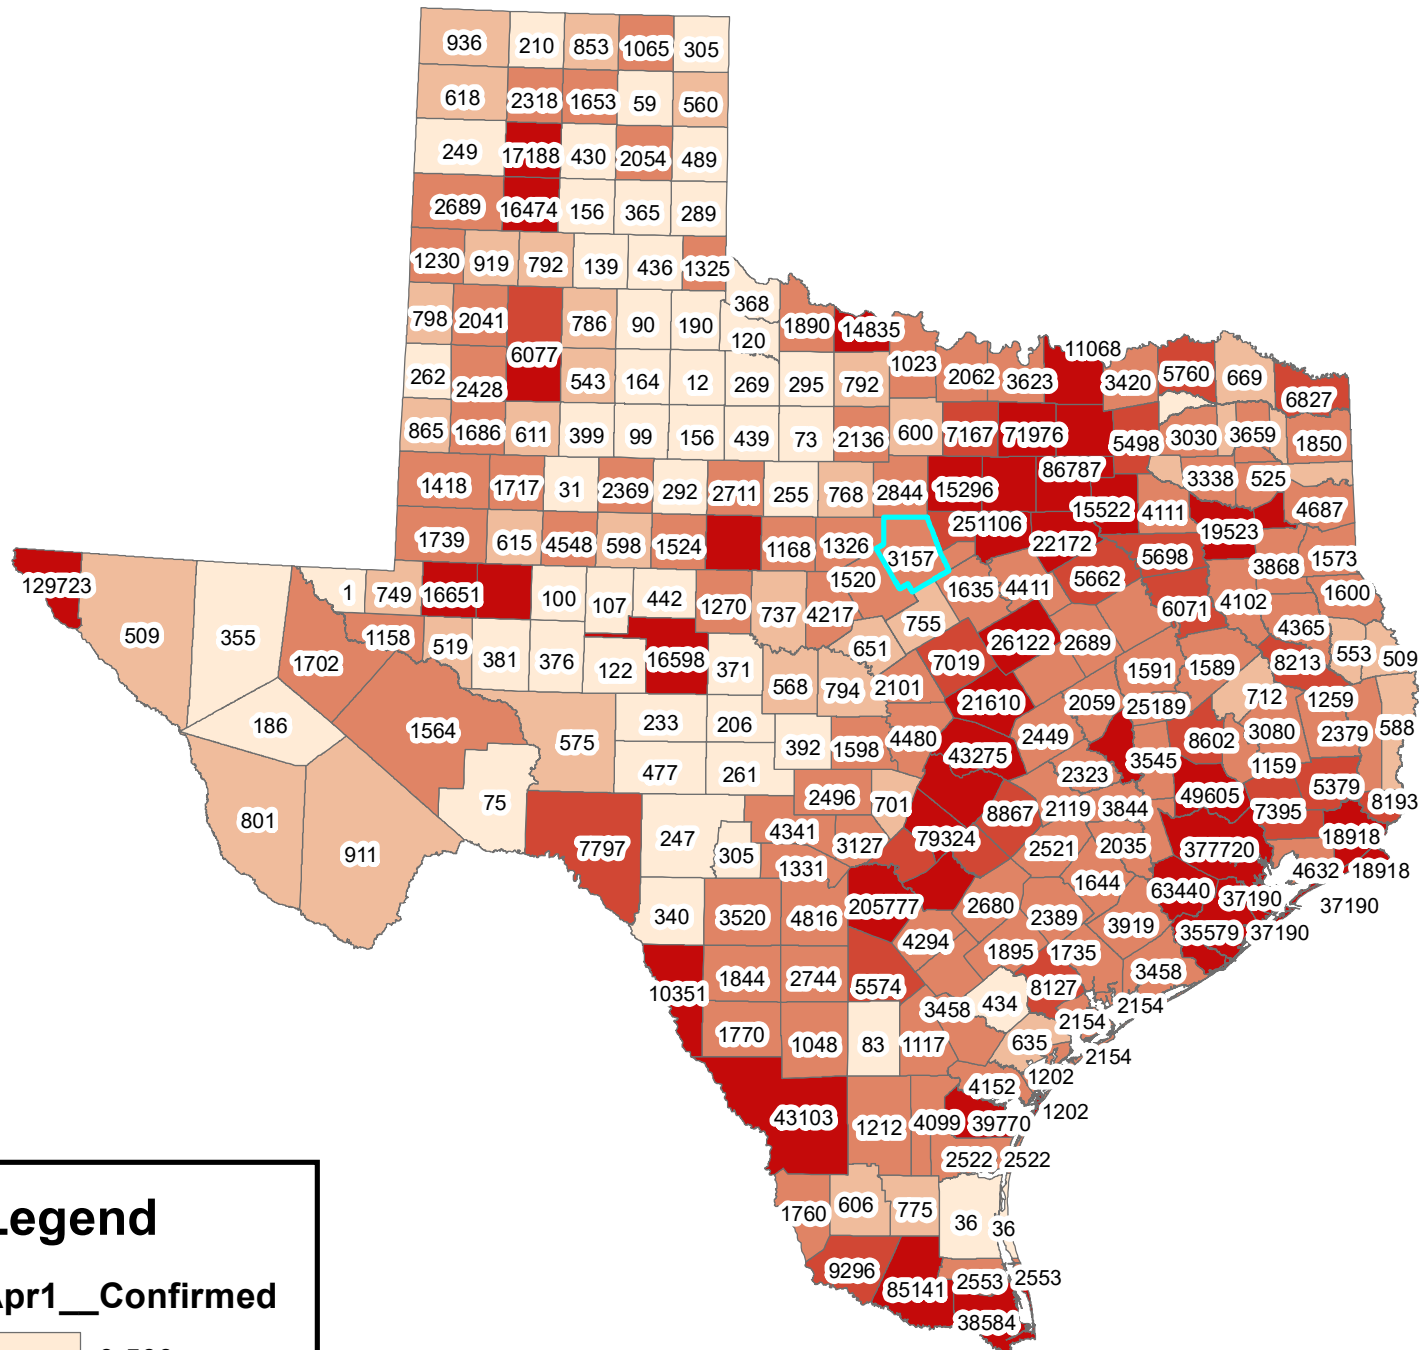

# Texas Covid-19 Confirmed Cases

## April 1, 2021

### Legend