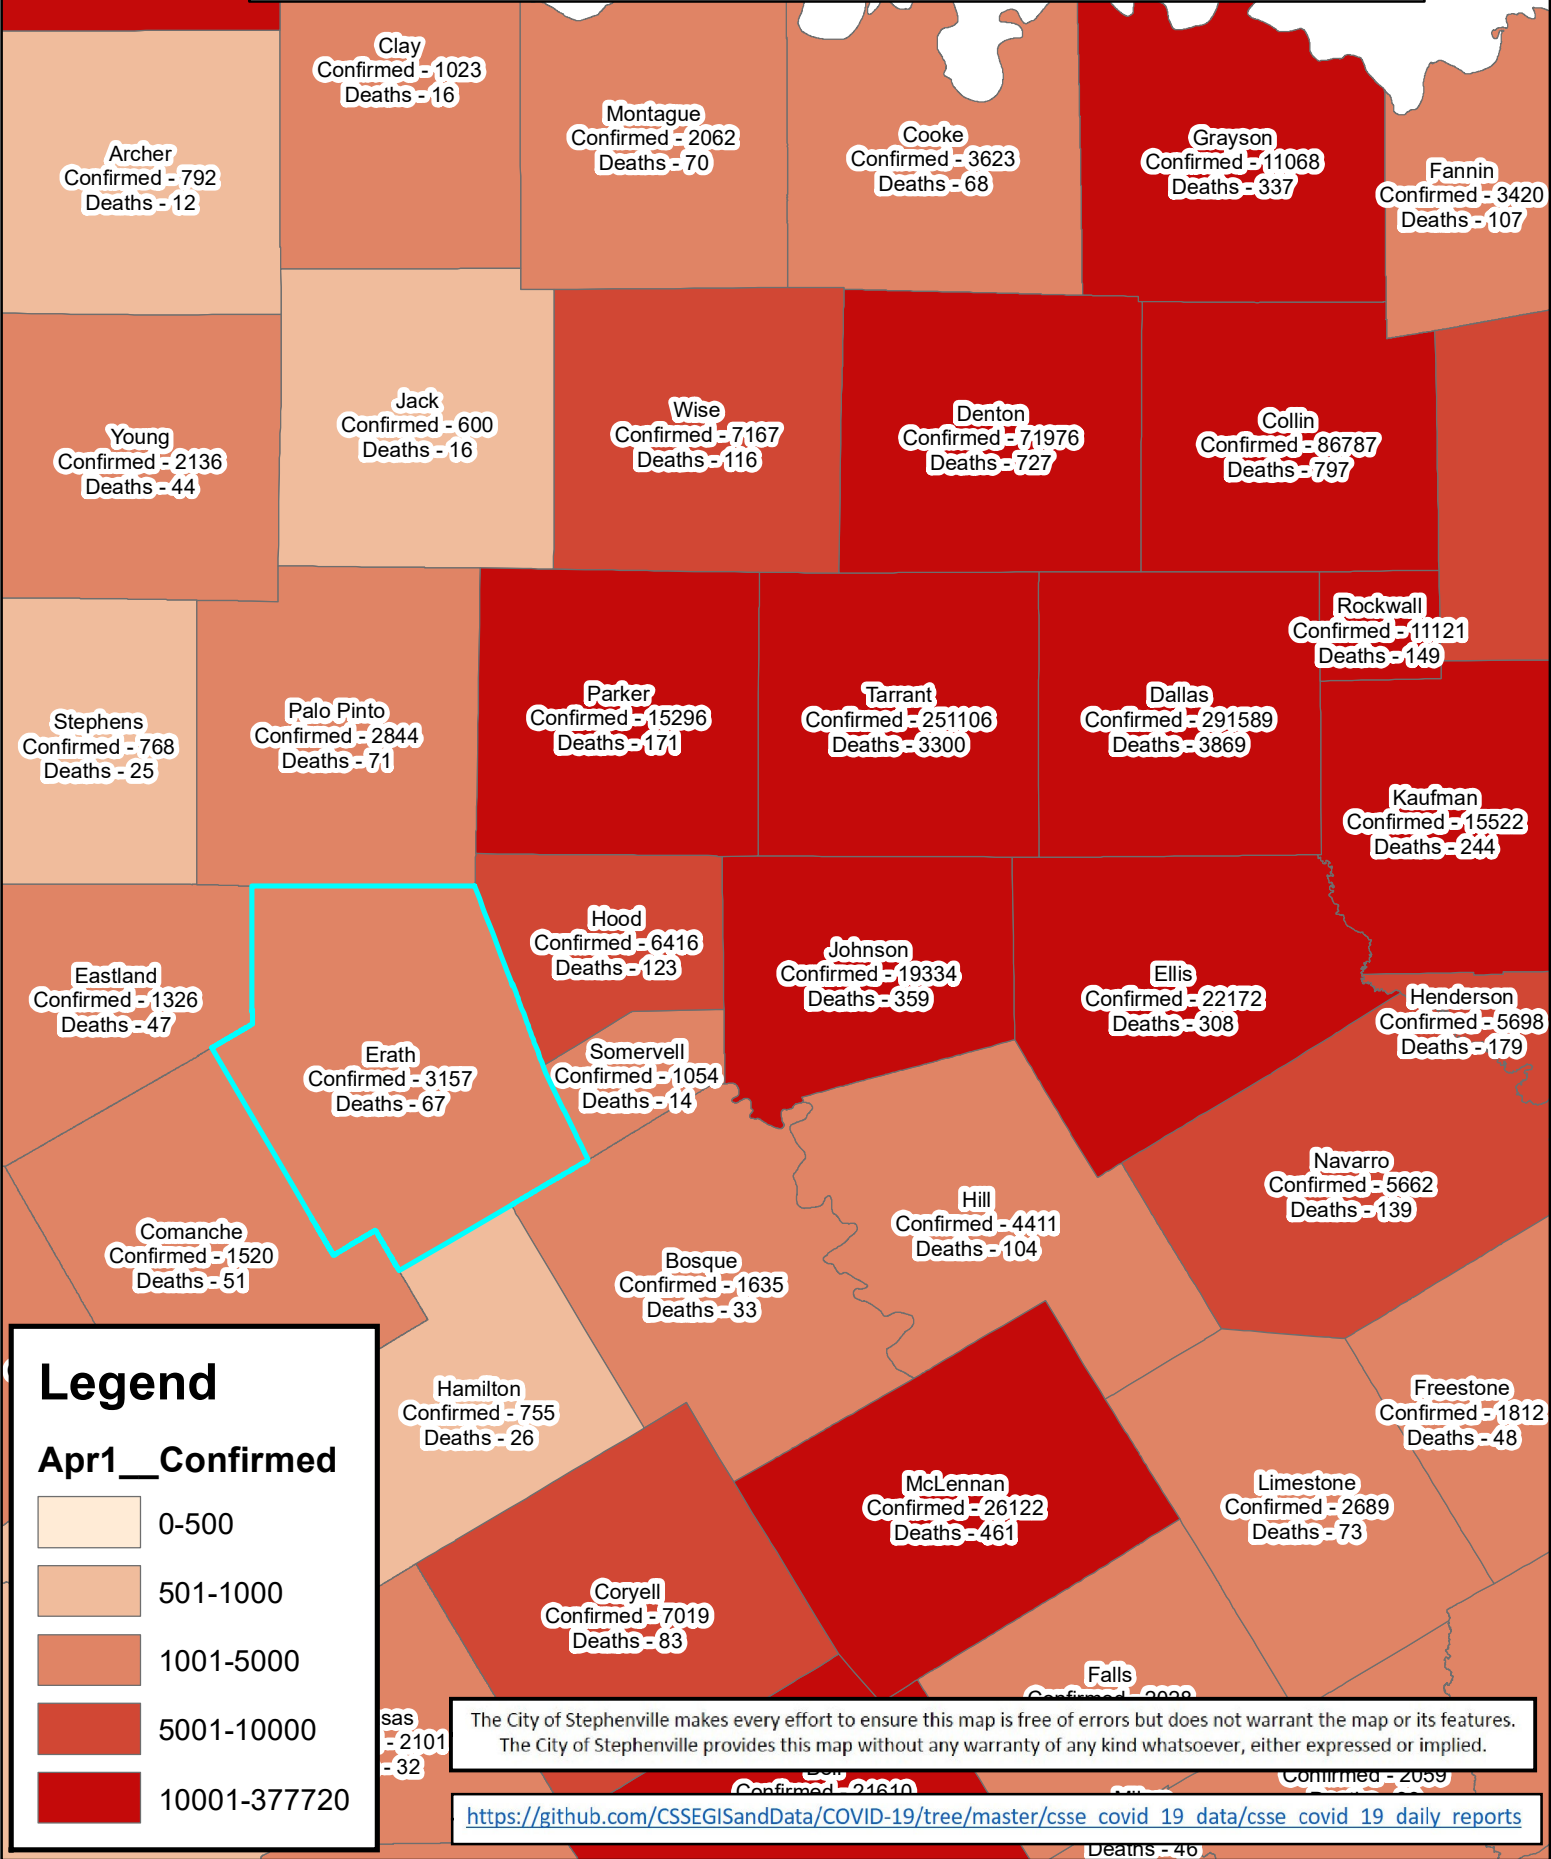

# Erath County Area Covid-19 Confirmed Cases

## April 1, 2021

### Legend