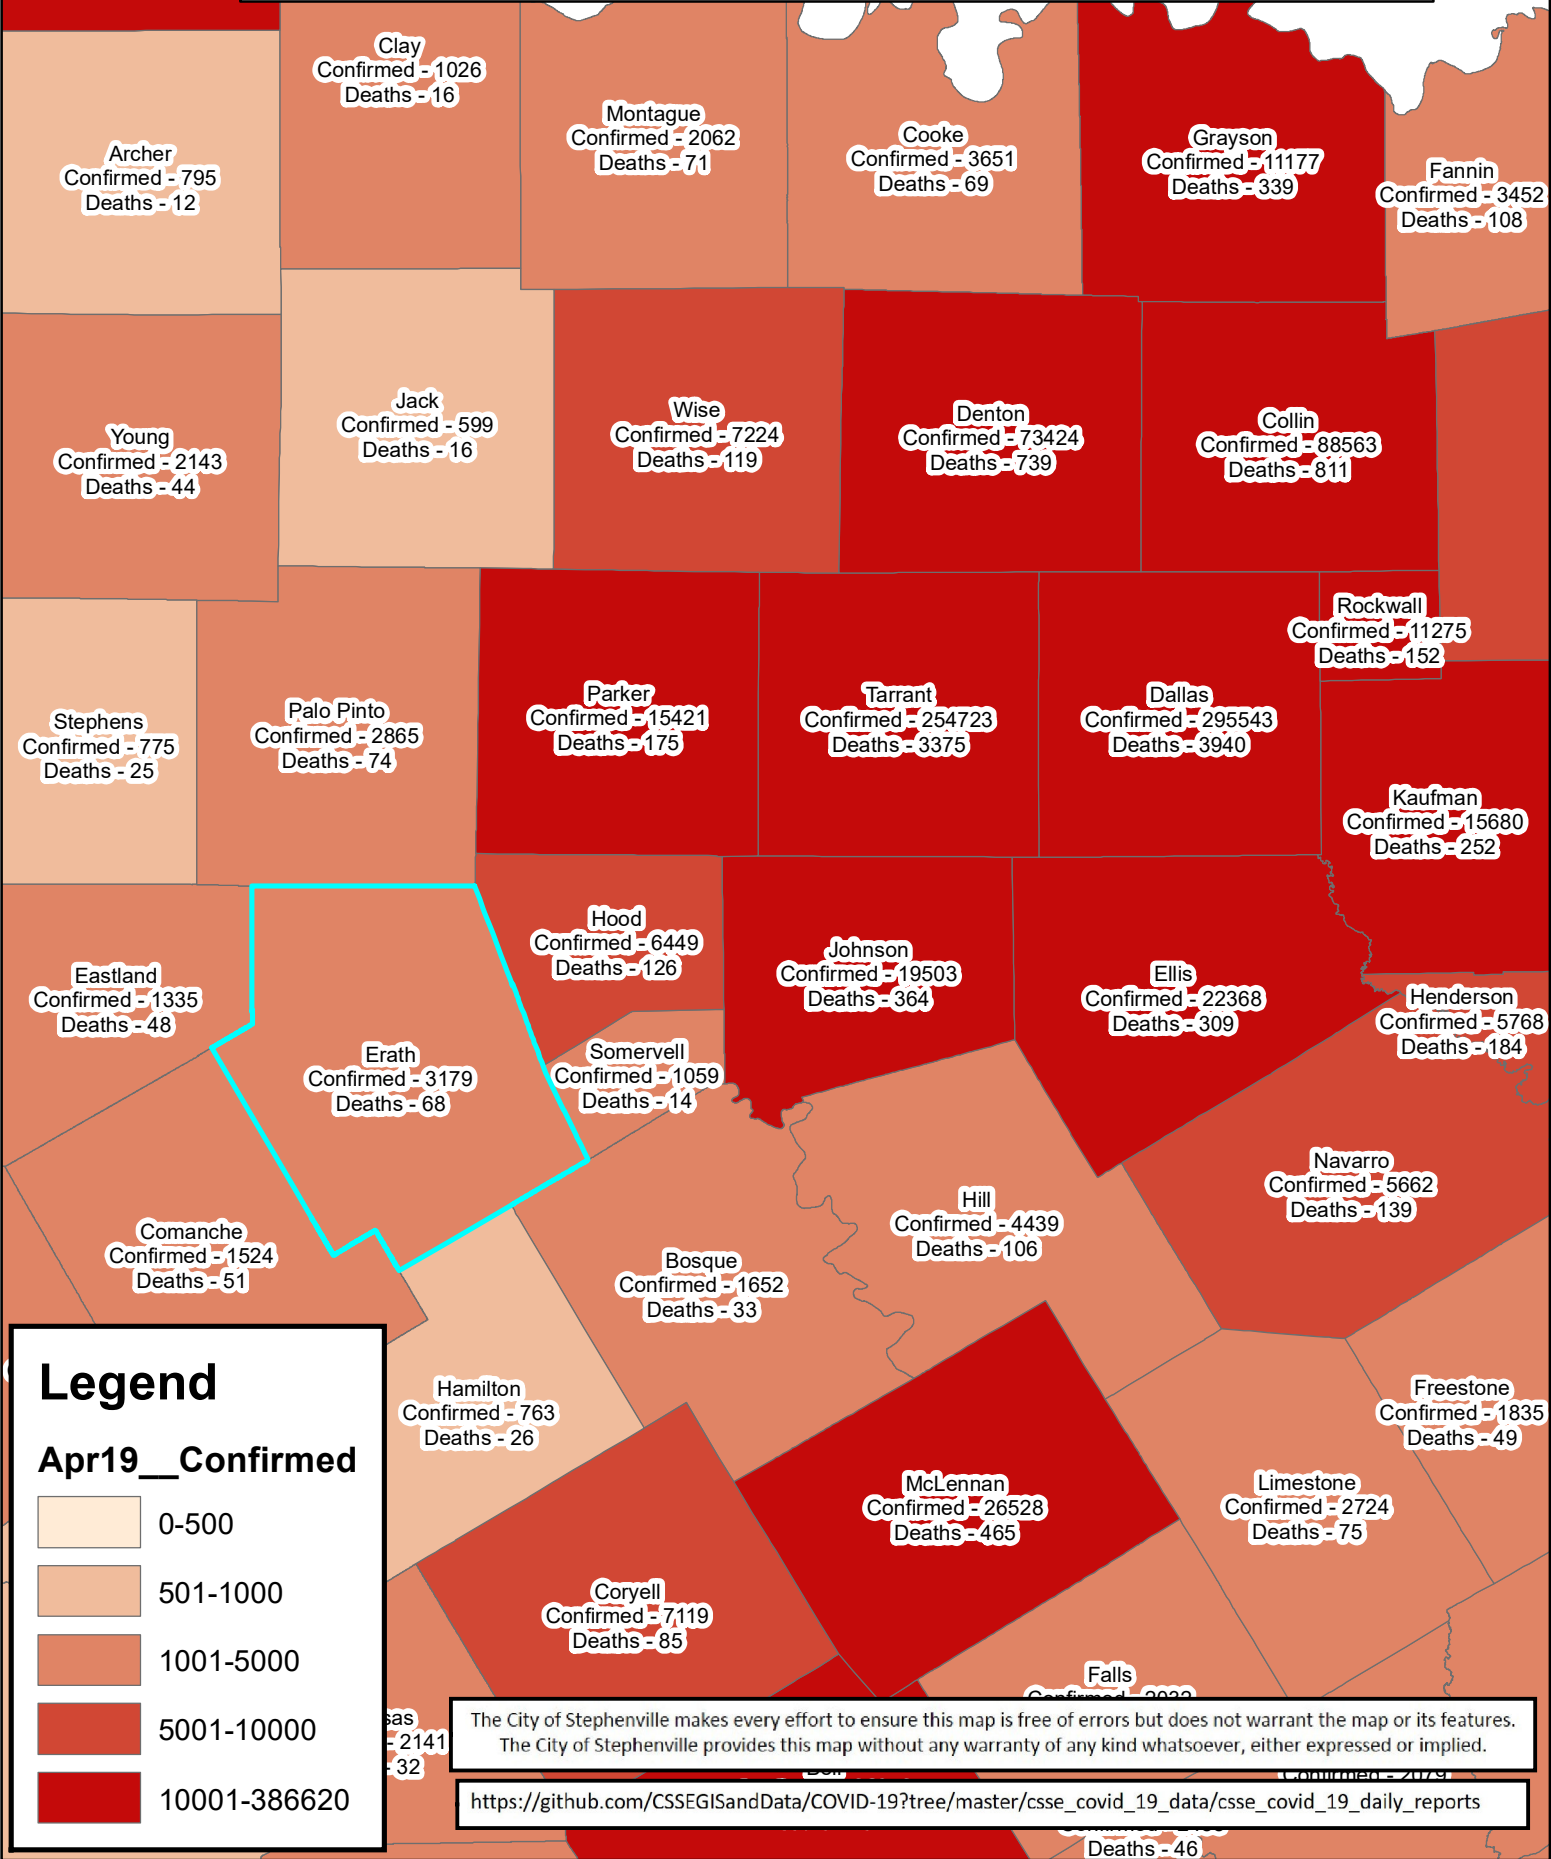

# Erath County Area Covid-19 Confirmed Cases

## April 19, 2021

### Legend

**Apr19\_\_Confirmed**

- 0-500
- 501-1000
- 1001-5000
- 5001-10000
- 10001-386620

The City of Stephenville makes every effort to ensure this map is free of errors but does not warrant the map or its features. The City of Stephenville provides this map without any warranty of any kind whatsoever, either expressed or implied.