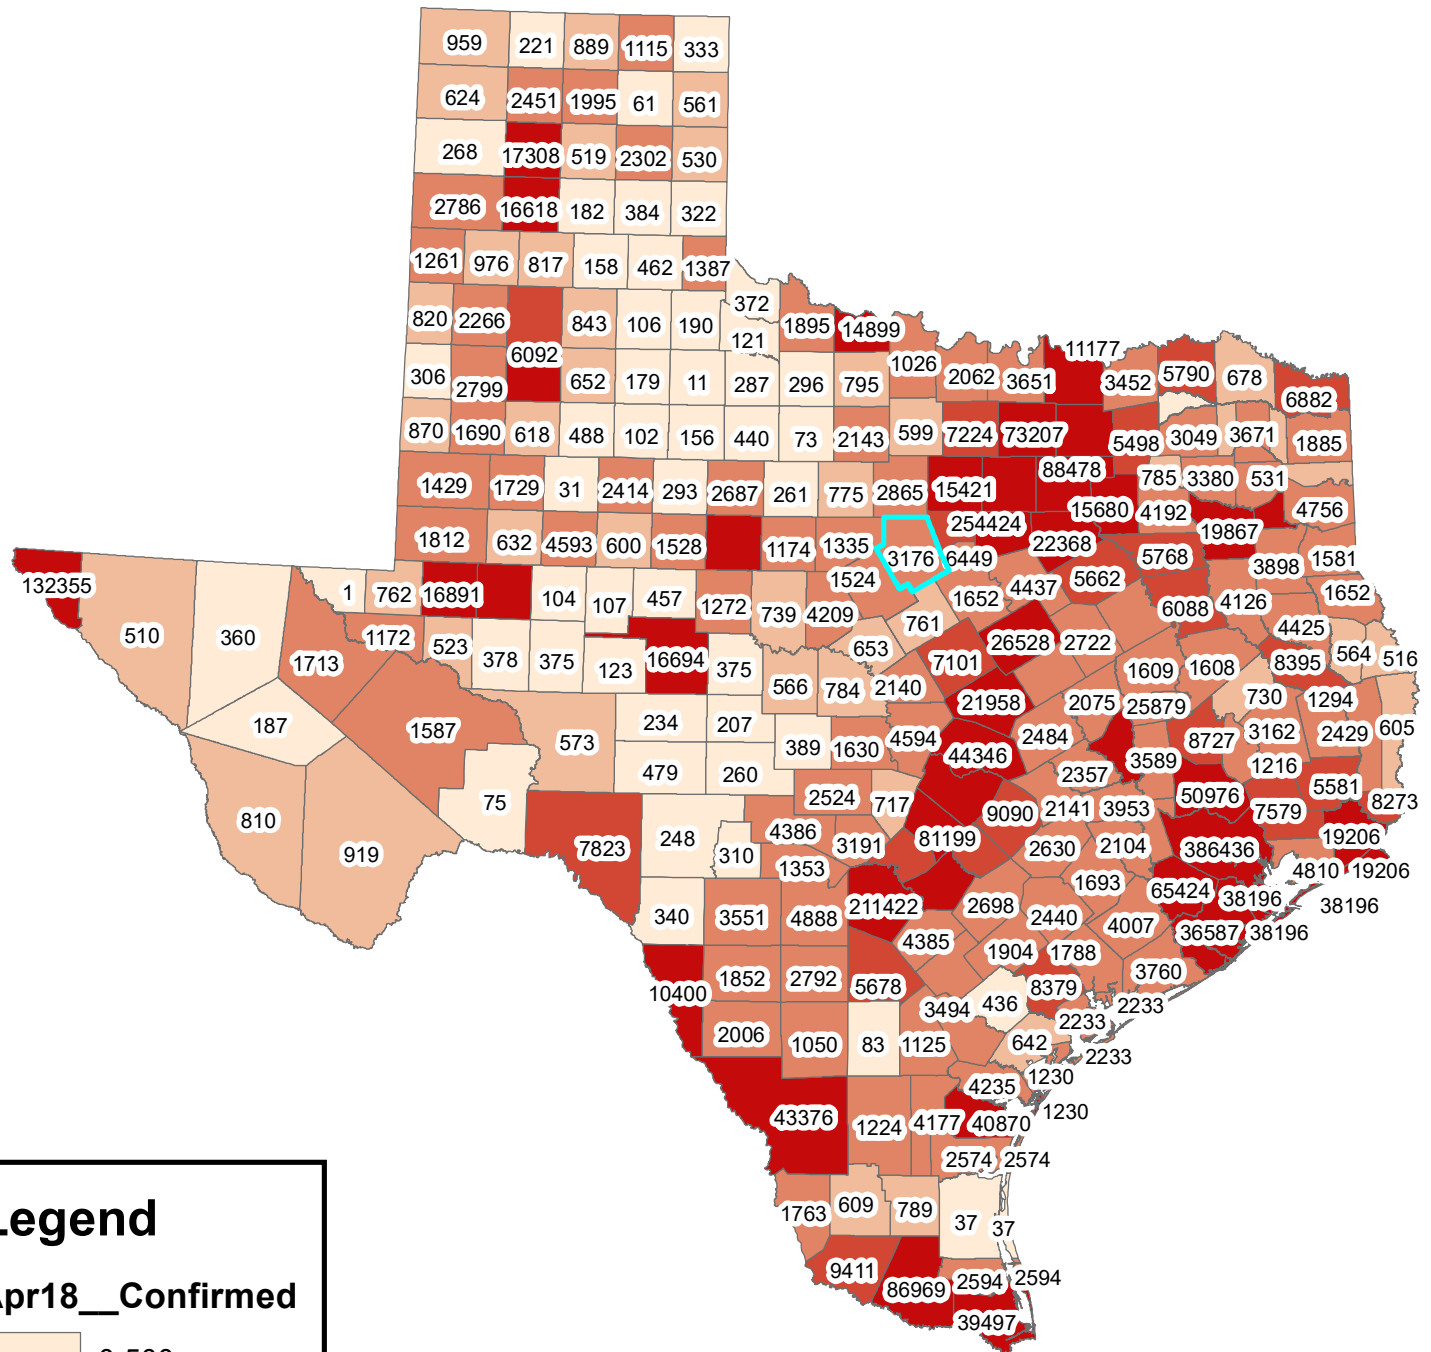

# Texas Covid-19 Confirmed Cases

## April 18, 2021

**Legend**

**Apr18\_\_Confirmed**

- 0-500
- 501-1000
- 1001-5000
- 5001-10000
- 10001-386436

The City of Stephenville makes every effort to ensure this map is free of errors but does not warrant the map or its features. The City of Stephenville provides this map without any warranty of any kind whatsoever, either expressed or implied.