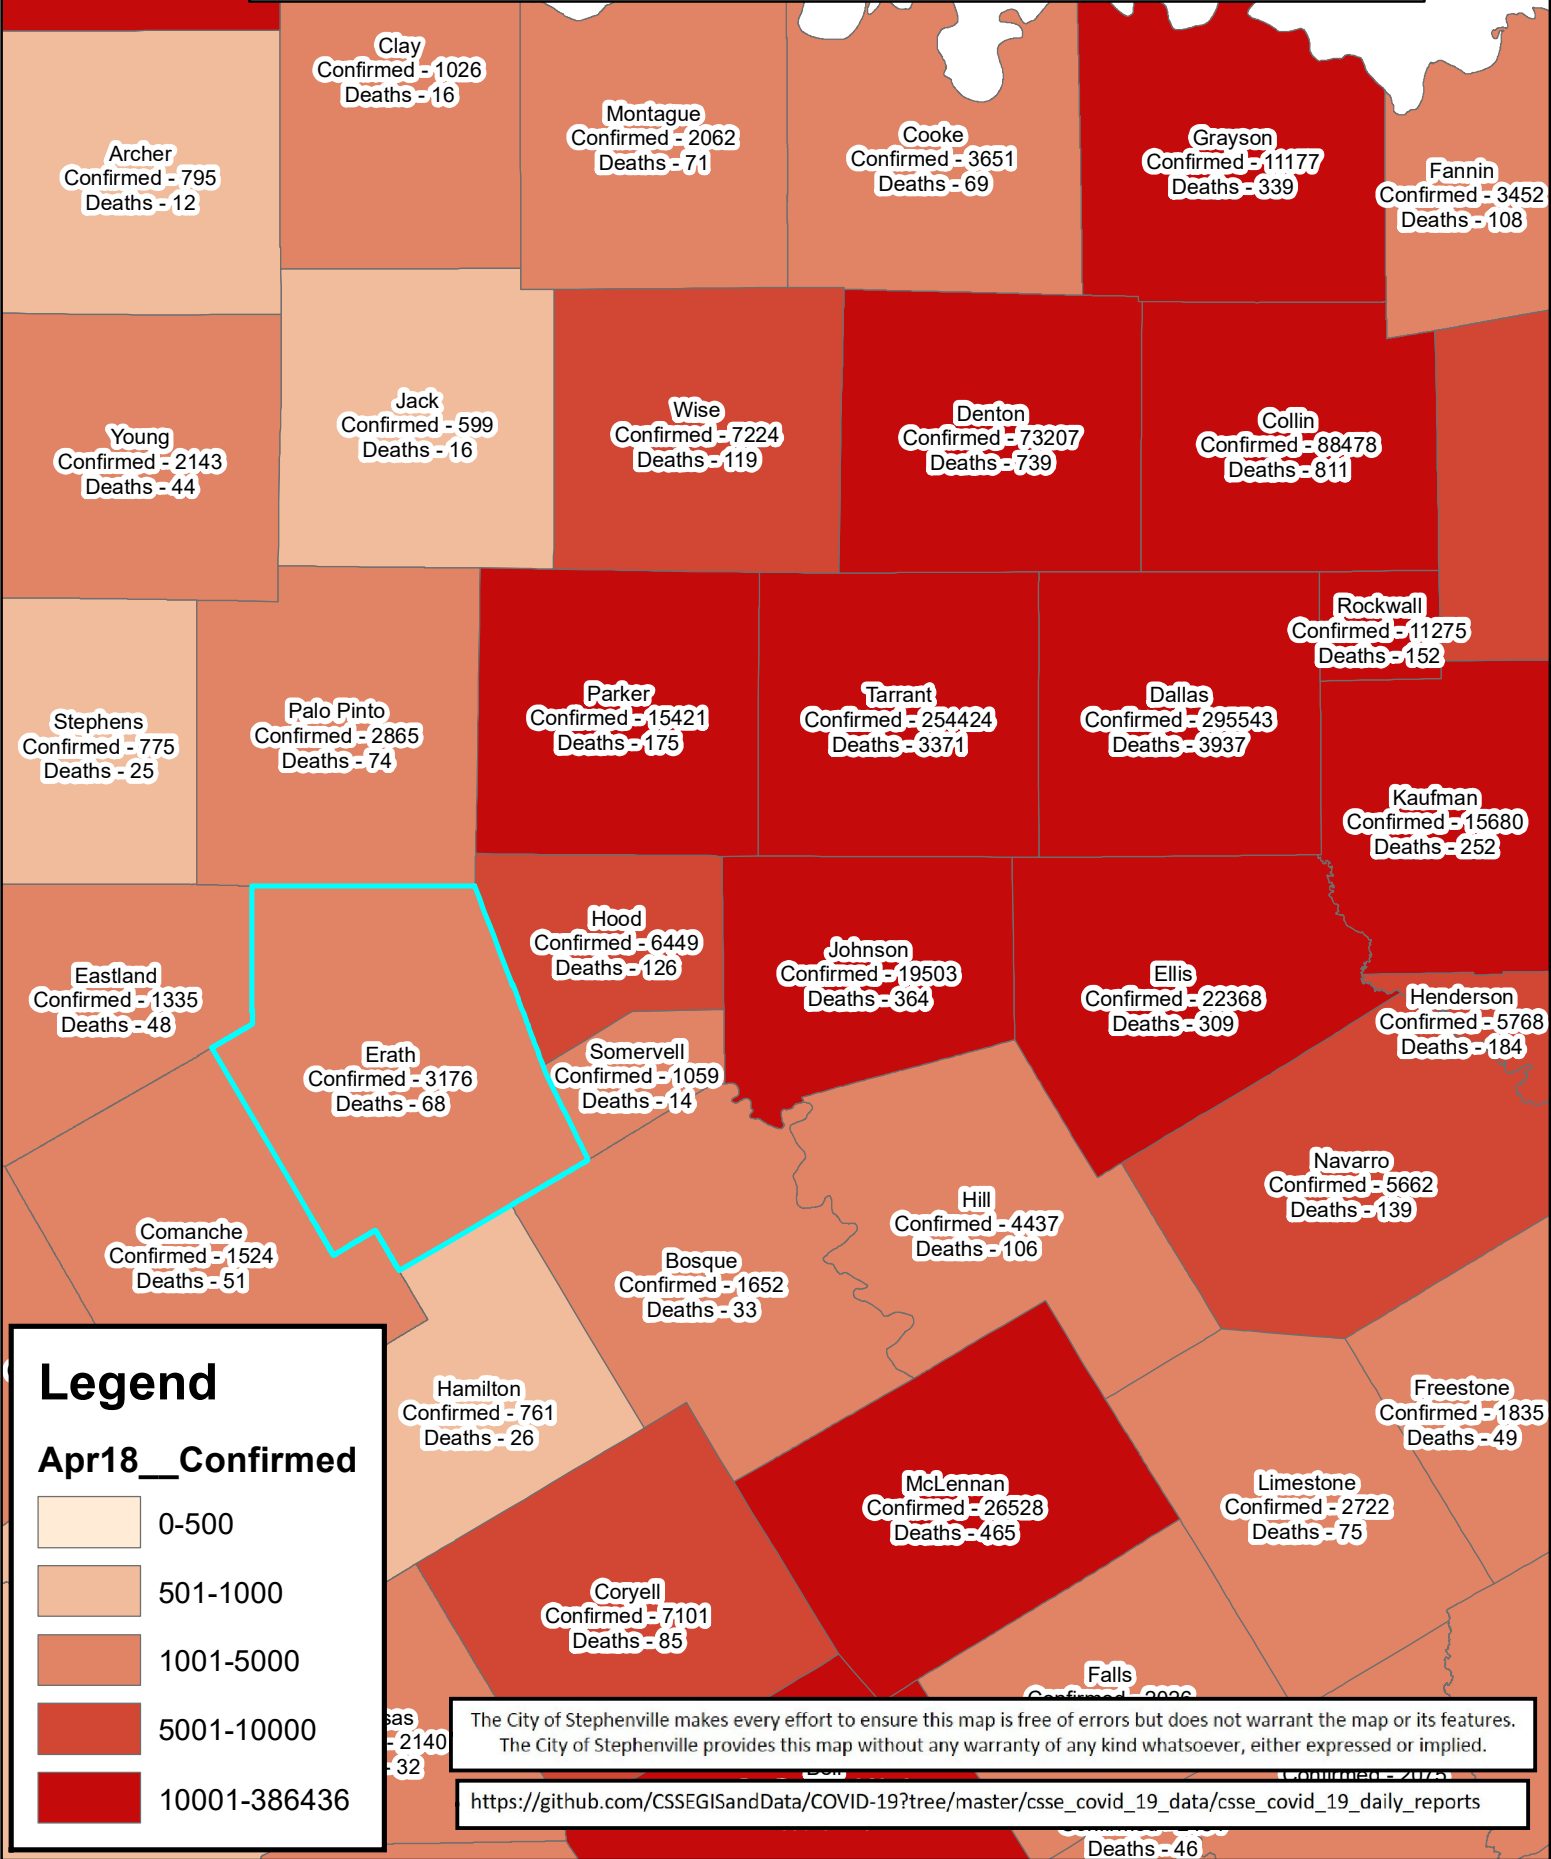

Erath County Area Covid-19 Confirmed Cases

April 18, 2021

Legend

Apr18__Confirmed

The City of Stephenville makes every effort to ensure this map is free of errors but does not warrant the map or its features. The City of Stephenville provides this map without any warranty of any kind whatsoever, either expressed or implied.

https://github.com/CSSEGISandData/COVID-19/tree/master/csse_covid_19_data/csse_covid_19_daily_reports