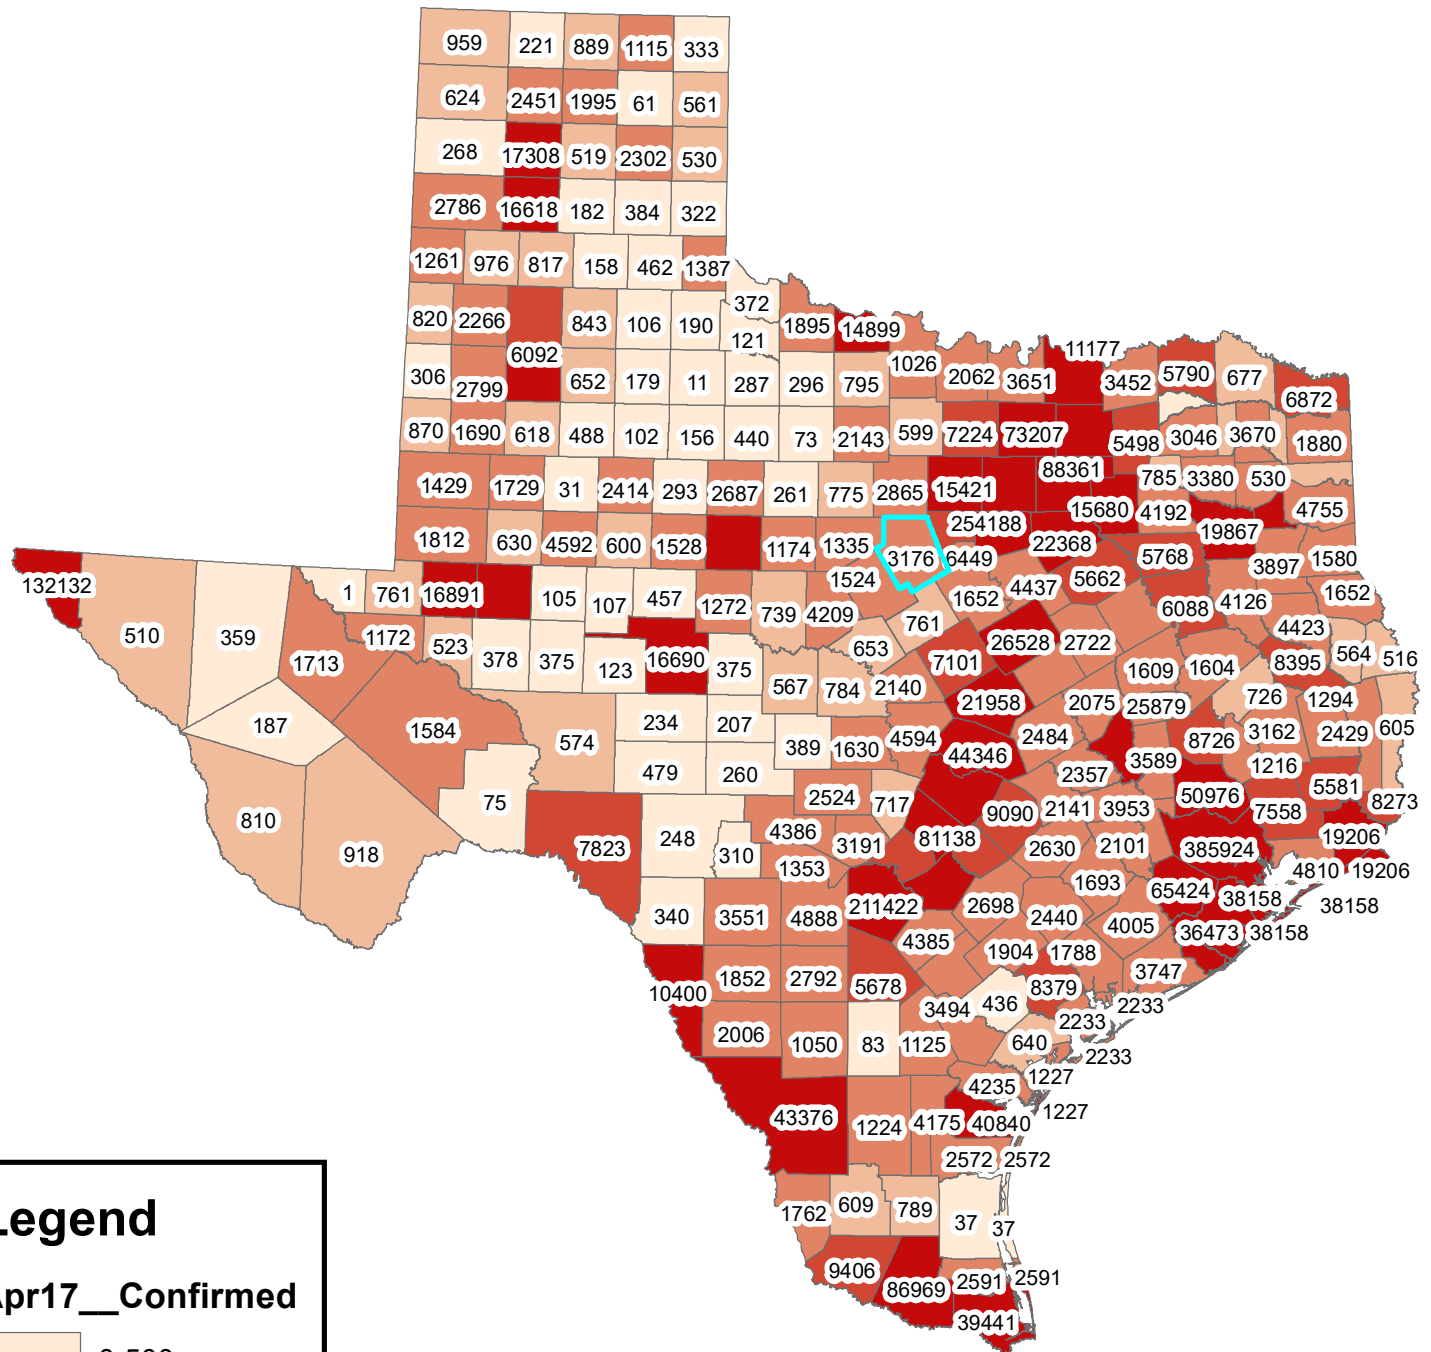

Texas Covid-19 Confirmed Cases

April 17, 2021

Legend

Apr17__Confirmed

- 0-500
- 501-1000
- 1001-5000
- 5001-10000
- 10001-385924

The City of Stephenville makes every effort to ensure this map is free of errors but does not warrant the map or its features. The City of Stephenville provides this map without any warranty of any kind whatsoever, either expressed or implied.

https://github.com/CSSEGISandData/COVID-19/tree/master/csse_covid_19_data/csse_covid_19_daily_reports