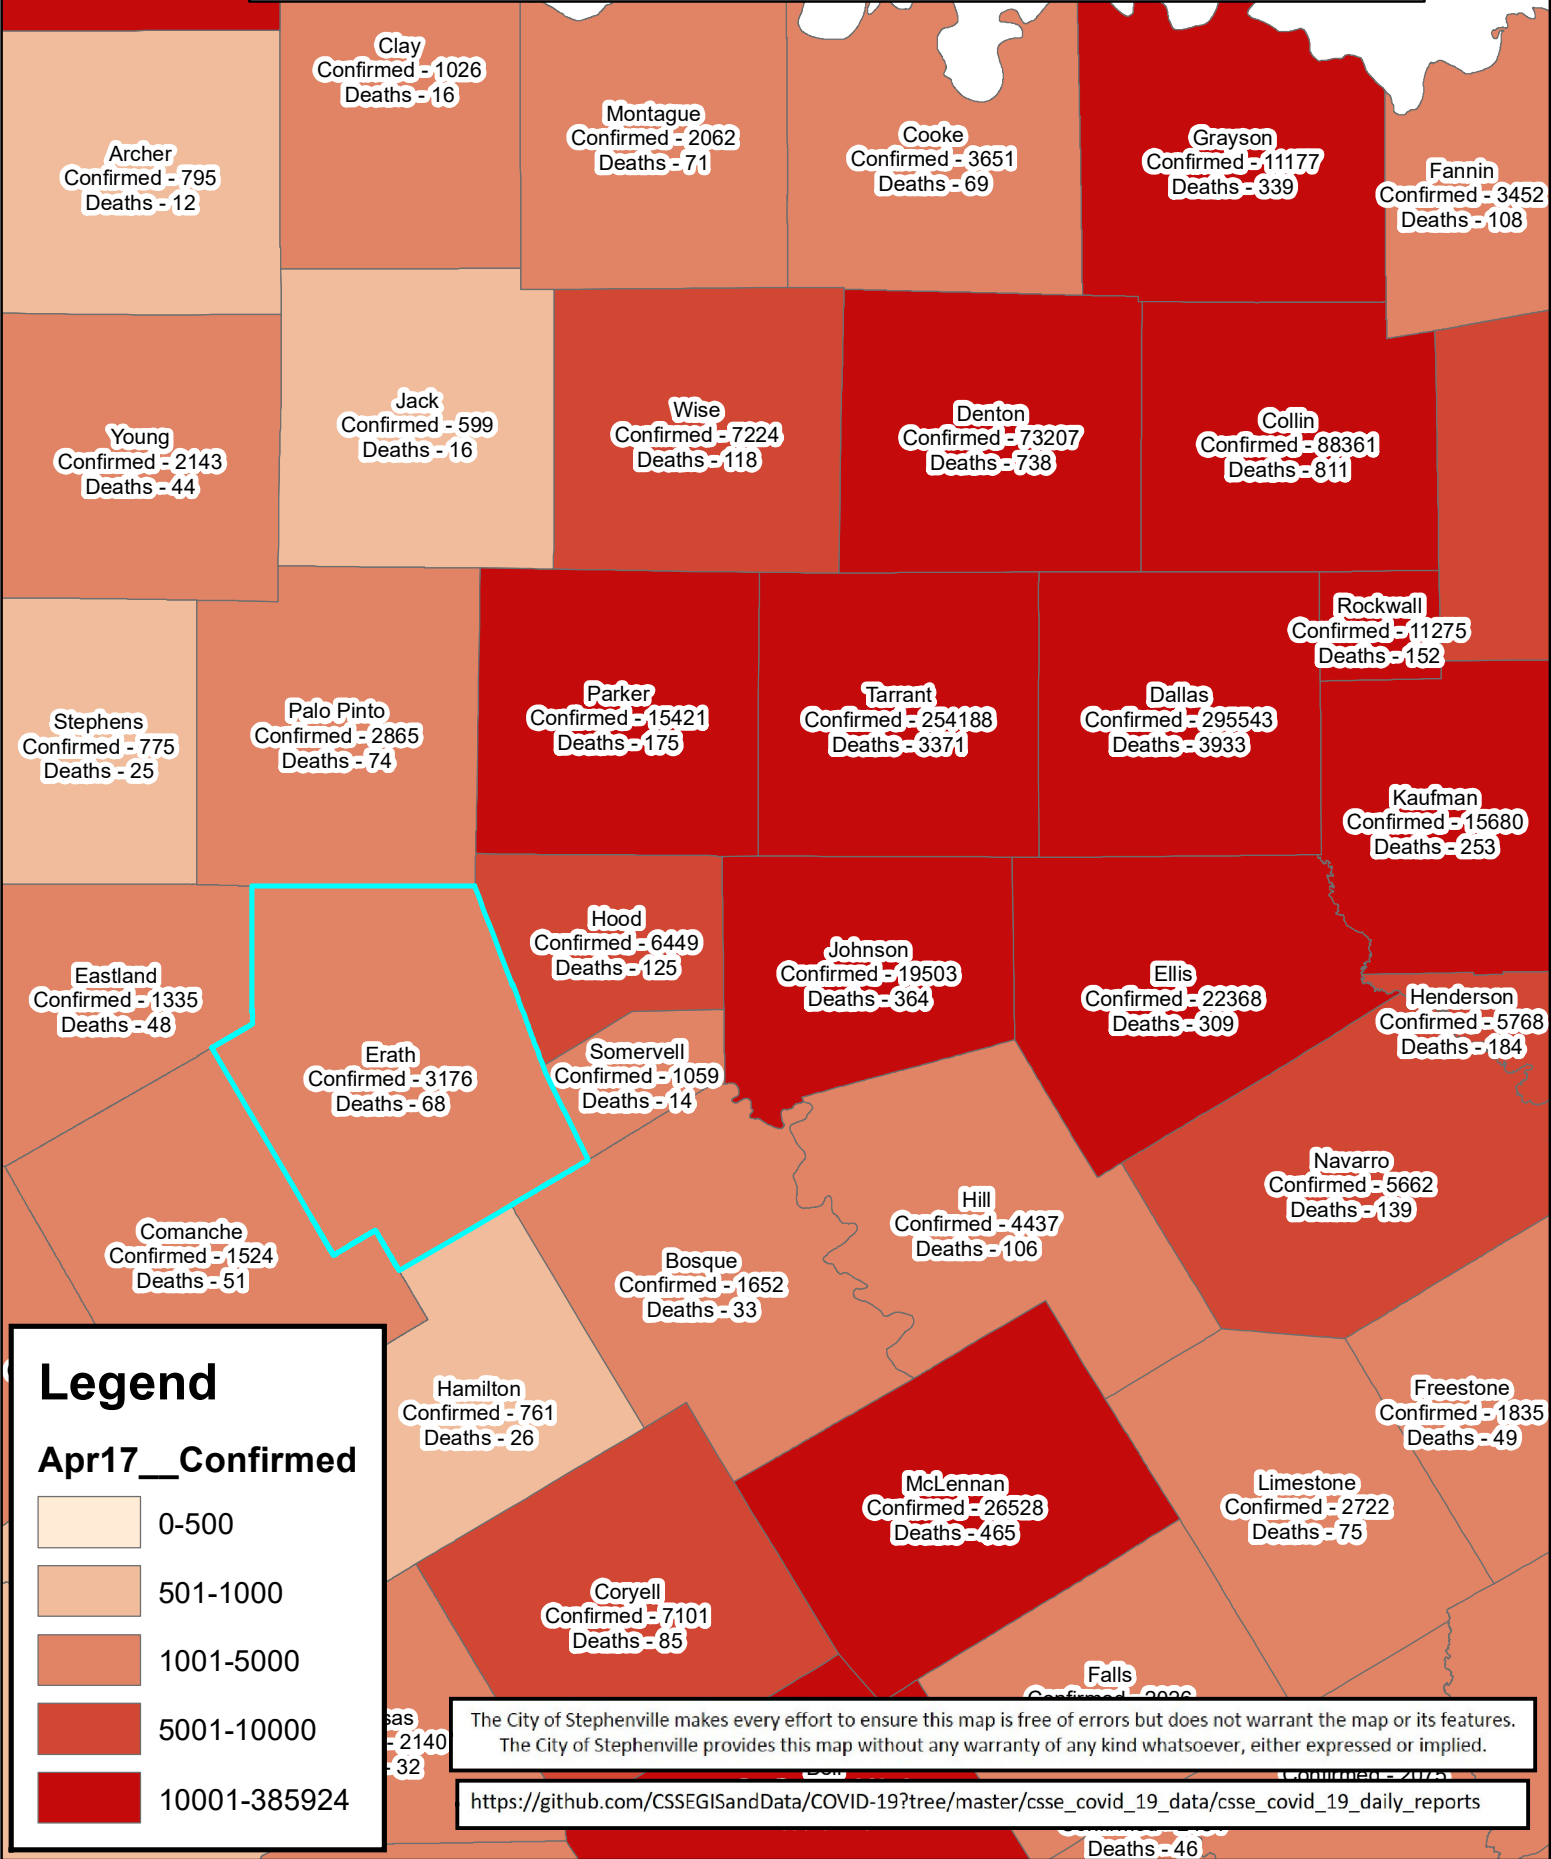

Erath County Area Covid-19 Confirmed Cases

April 17, 2021

Legend

Apr17__Confirmed

The City of Stephenville makes every effort to ensure this map is free of errors but does not warrant the map or its features. The City of Stephenville provides this map without any warranty of any kind whatsoever, either expressed or implied.

https://github.com/CSSEGISandData/COVID-19/tree/master/csse_covid_19_data/csse_covid_19_daily_reports