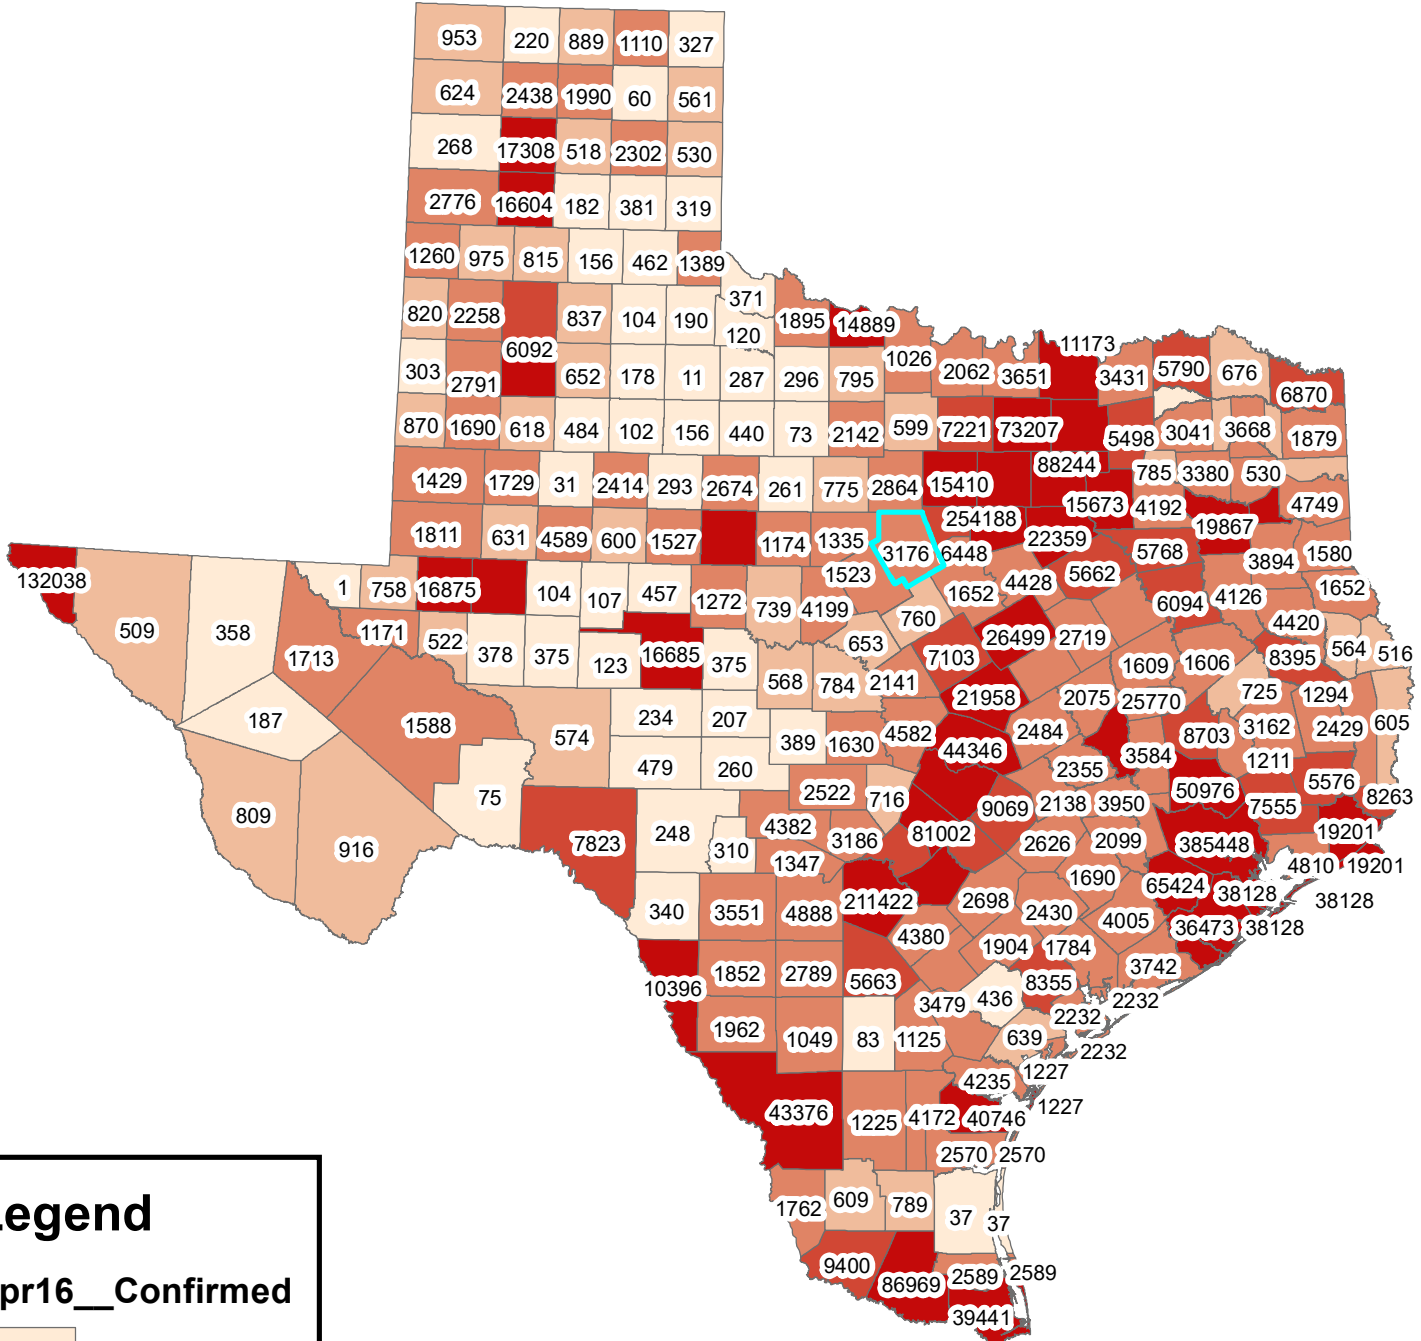

Texas Covid-19 Confirmed Cases

April 16, 2021

Legend

Apr16__Confirmed

- 0-500
- 501-1000
- 1001-5000
- 5001-10000
- 10001-385448

The City of Stephenville makes every effort to ensure this map is free of errors but does not warrant the map or its features. The City of Stephenville provides this map without any warranty of any kind whatsoever, either expressed or implied.

https://github.com/CSSEGISandData/COVID-19/tree/master/csse_covid_19_data/csse_covid_19_daily_reports