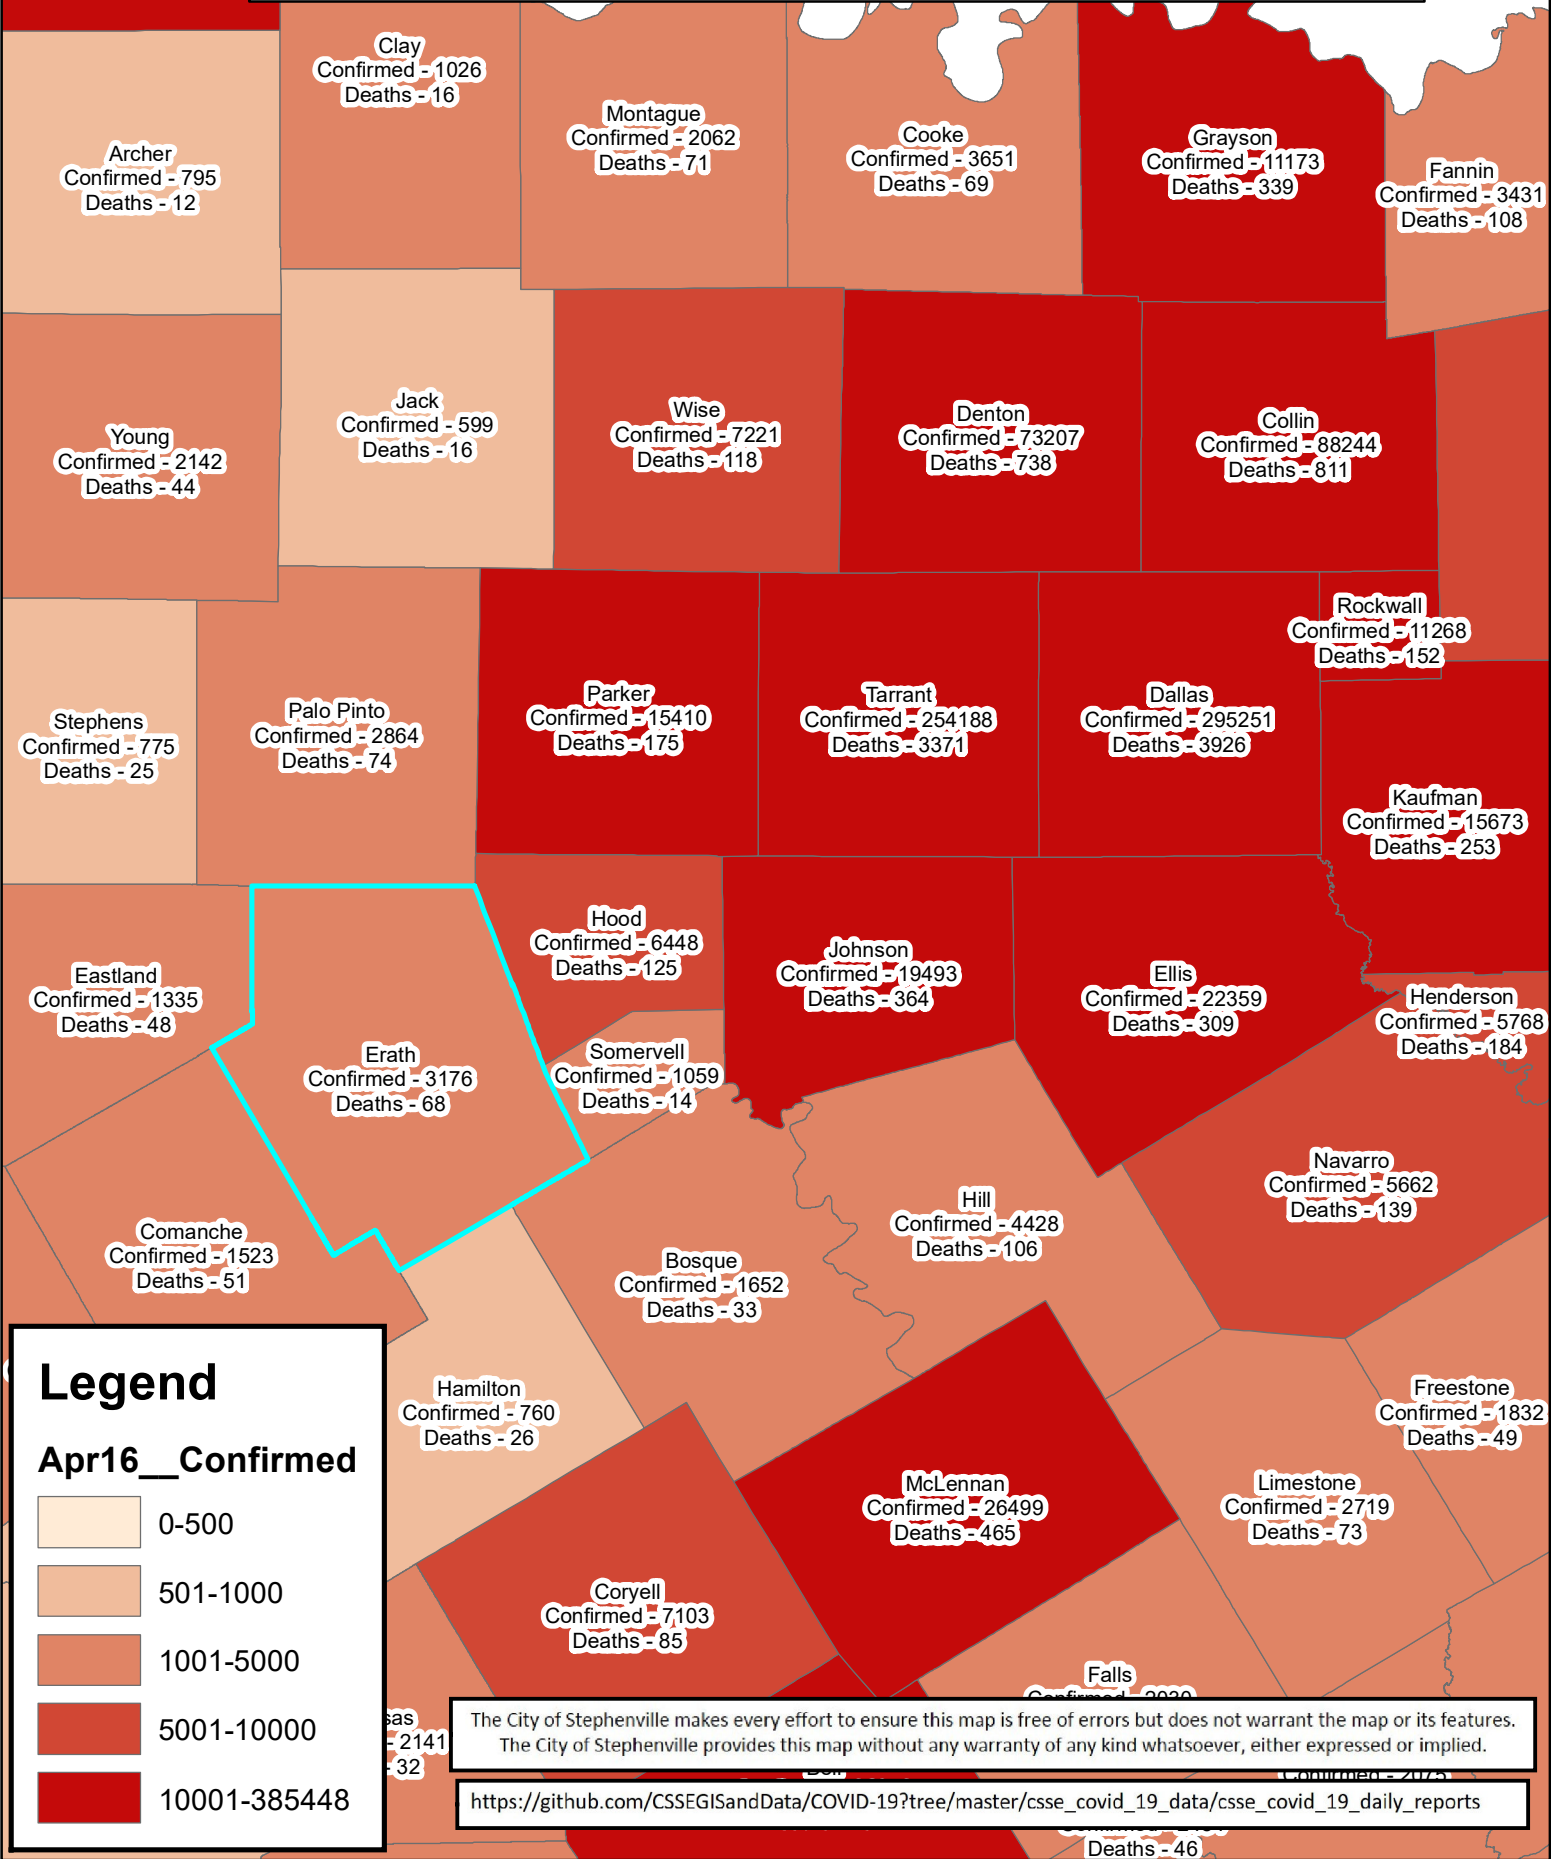

Erath County Area Covid-19 Confirmed Cases

April 16, 2021

Legend

Apr16__Confirmed

The City of Stephenville makes every effort to ensure this map is free of errors but does not warrant the map or its features. The City of Stephenville provides this map without any warranty of any kind whatsoever, either expressed or implied.

https://github.com/CSSEGISandData/COVID-19/tree/master/csse_covid_19_data/csse_covid_19_daily_reports