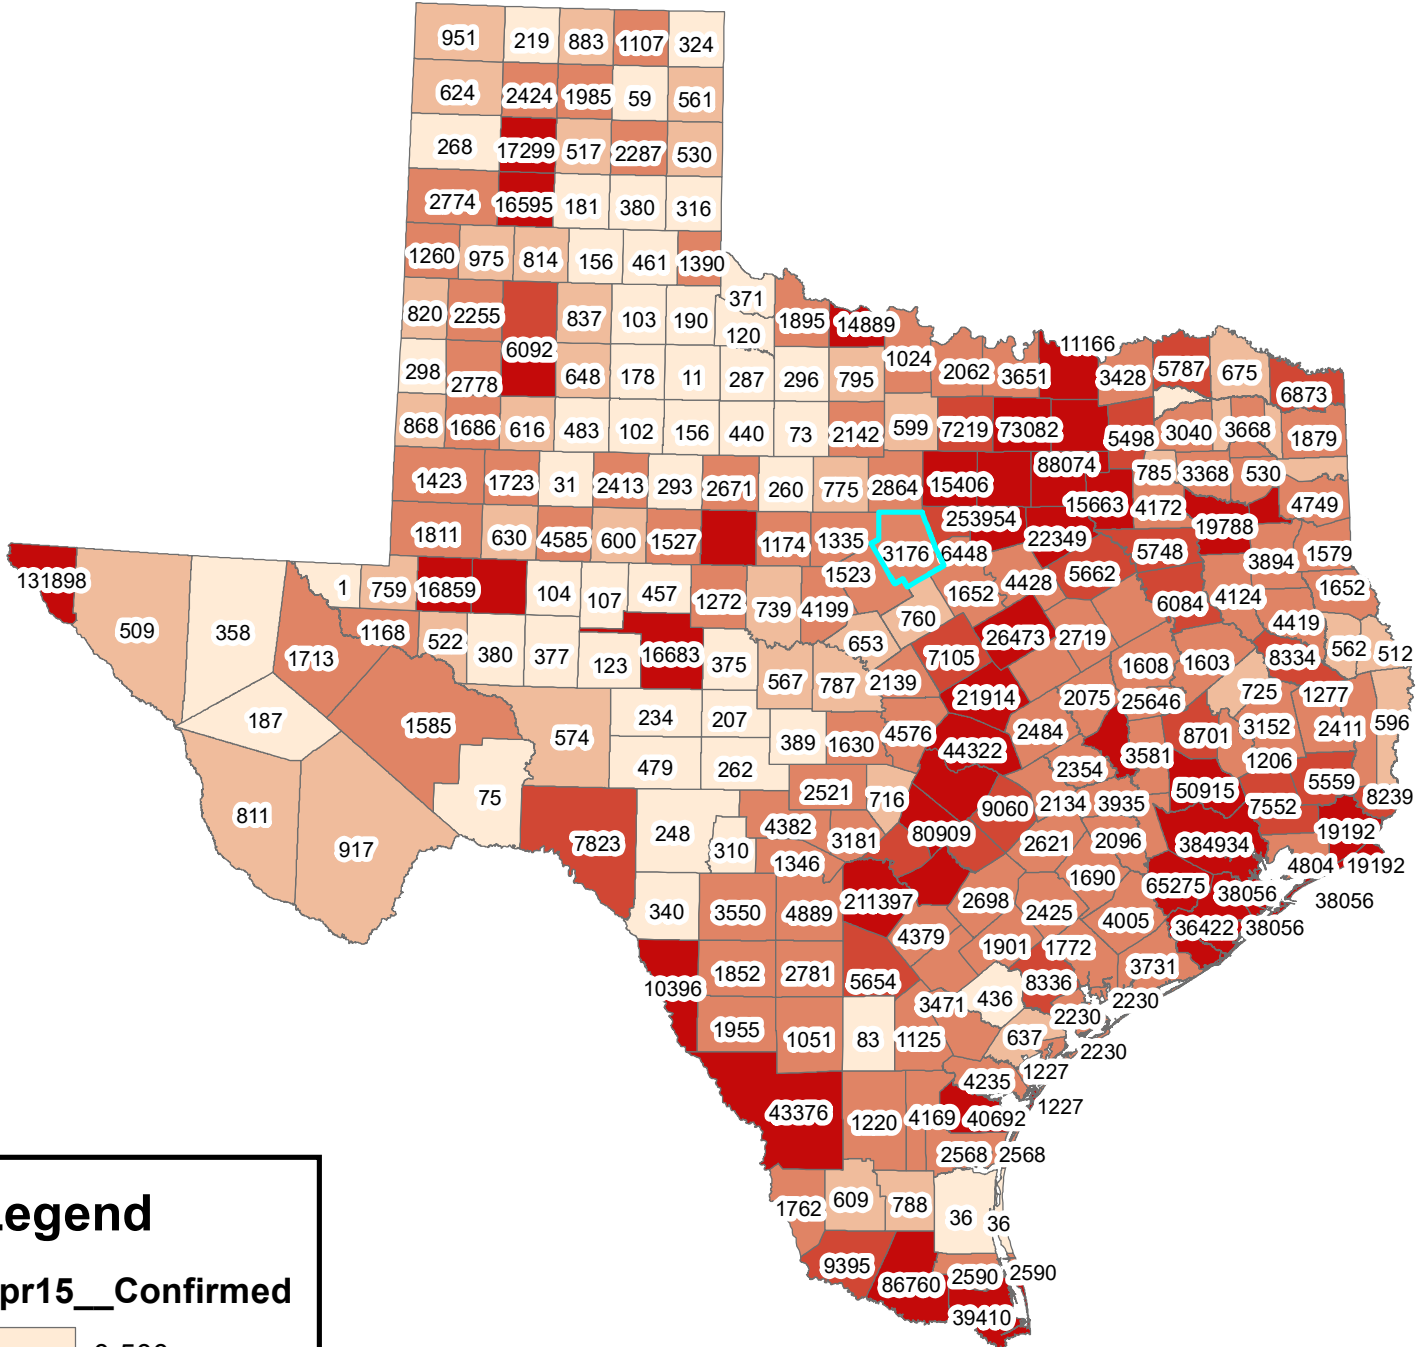

# Texas Covid-19 Confirmed Cases April 15, 2021

**Legend**

**Apr15\_\_Confirmed**

- 0-500
- 501-1000
- 1001-5000
- 5001-10000
- 10001-384934

The City of Stephenville makes every effort to ensure this map is free of errors but does not warrant the map or its features. The City of Stephenville provides this map without any warranty of any kind whatsoever, either expressed or implied.

[https://github.com/CSSEGISandData/COVID-19/tree/master/csse covid 19 data/csse covid 19 daily reports](https://github.com/CSSEGISandData/COVID-19/tree/master/csse%20covid%2019%20data/csse%20covid%2019%20daily%20reports)