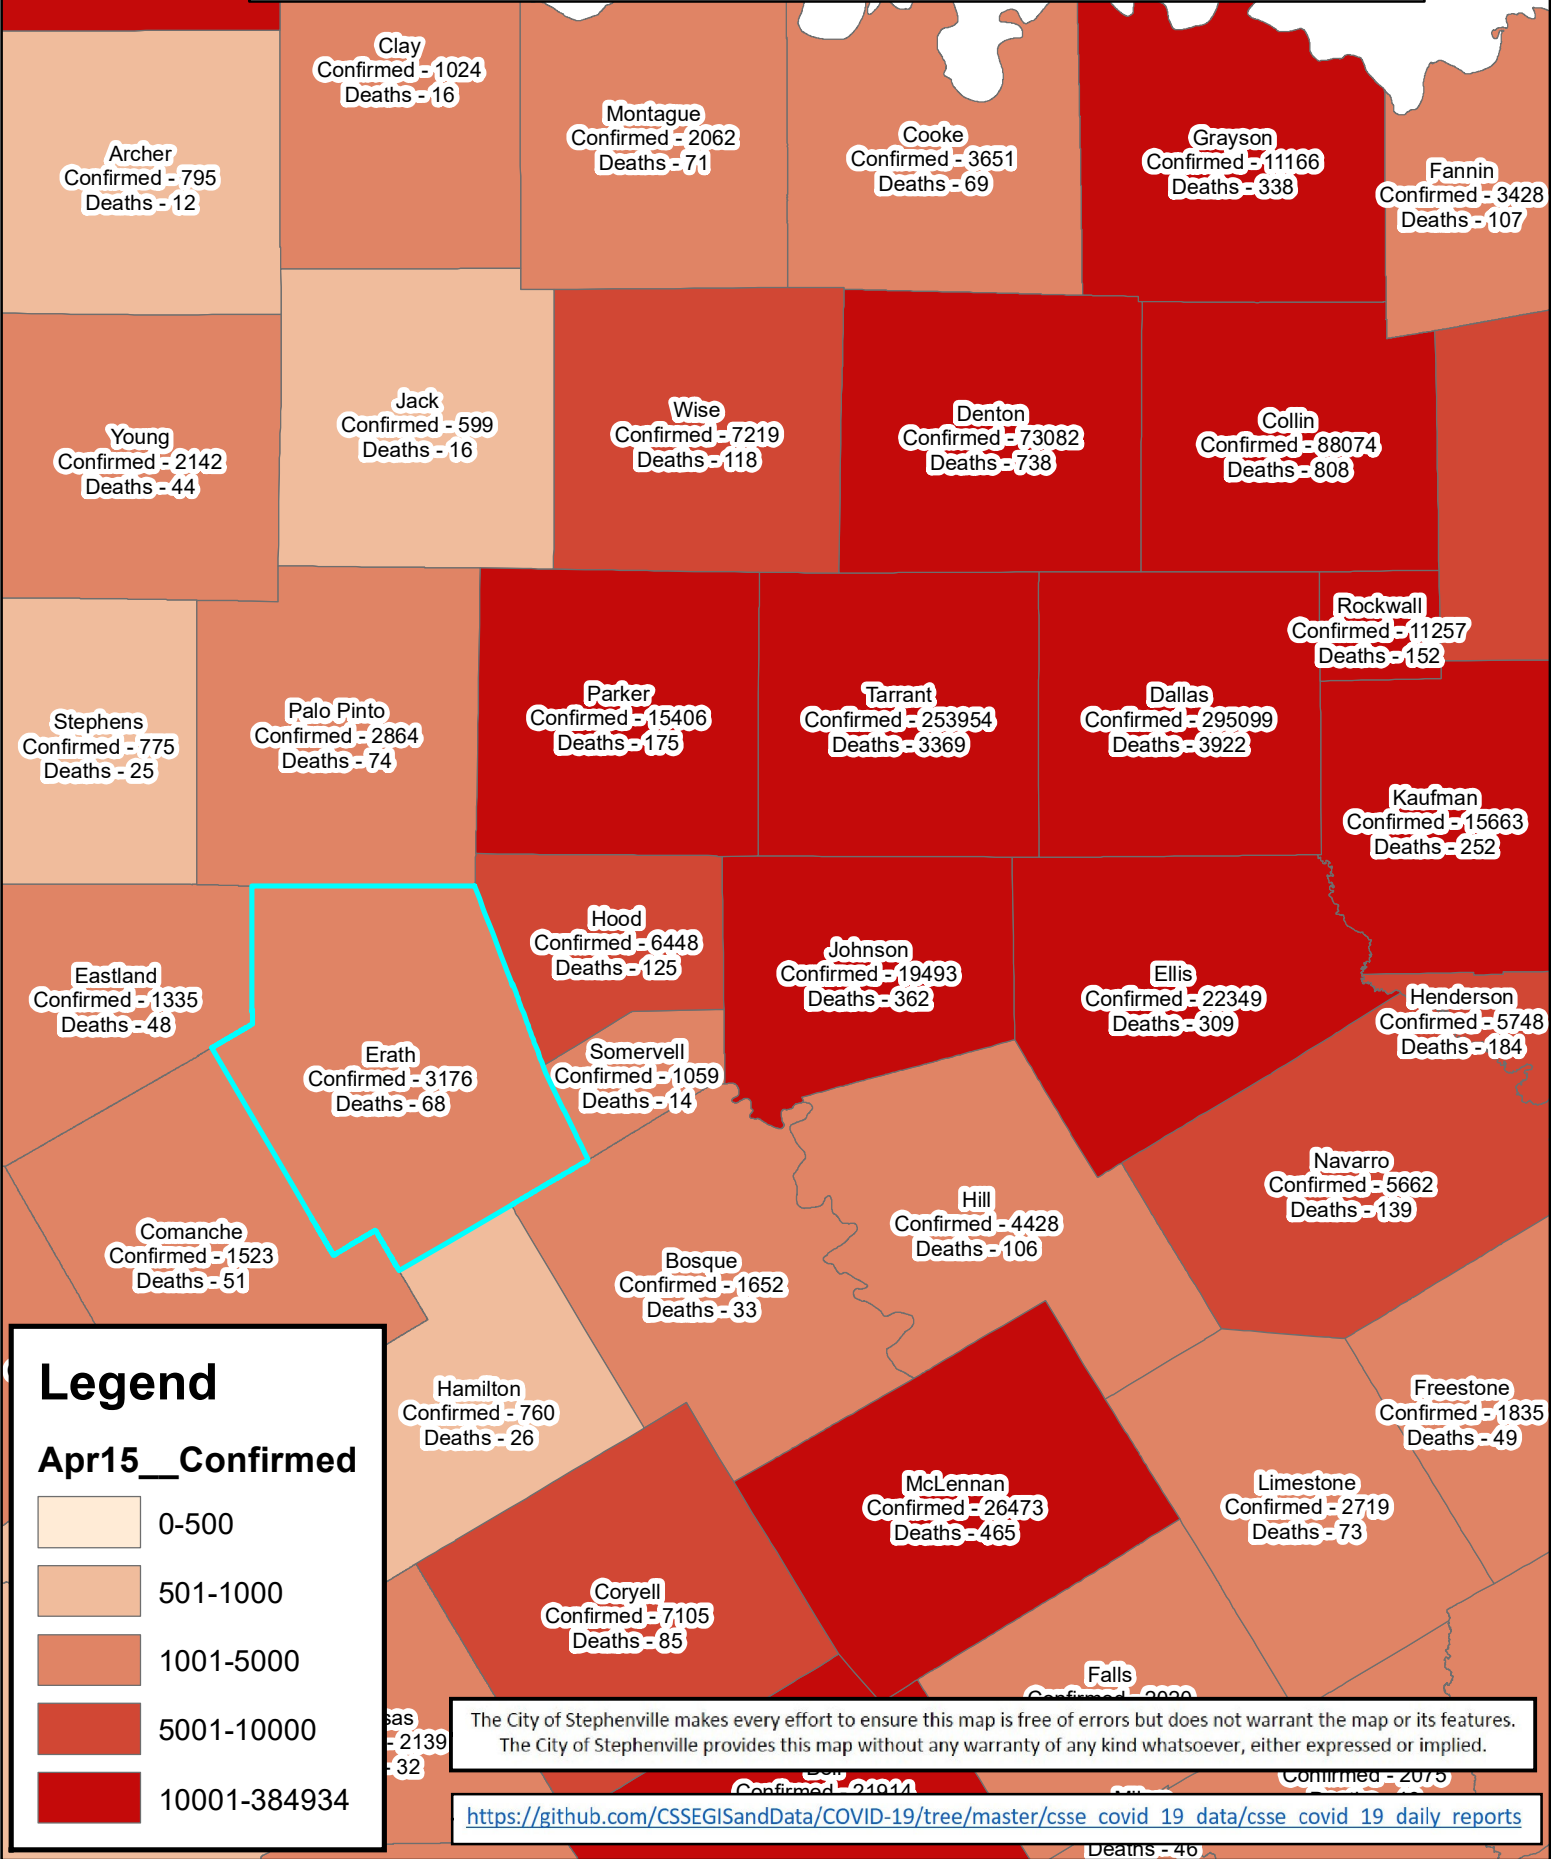

Erath County Area Covid-19 Confirmed Cases

April 15, 2021

Legend

Apr15__Confirmed

- 0-500
- 501-1000
- 1001-5000
- 5001-10000
- 10001-384934

The City of Stephenville makes every effort to ensure this map is free of errors but does not warrant the map or its features. The City of Stephenville provides this map without any warranty of any kind whatsoever, either expressed or implied.

<https://github.com/CSSEGISandData/COVID-19/tree/master/csse covid 19 data/csse covid 19 daily reports>