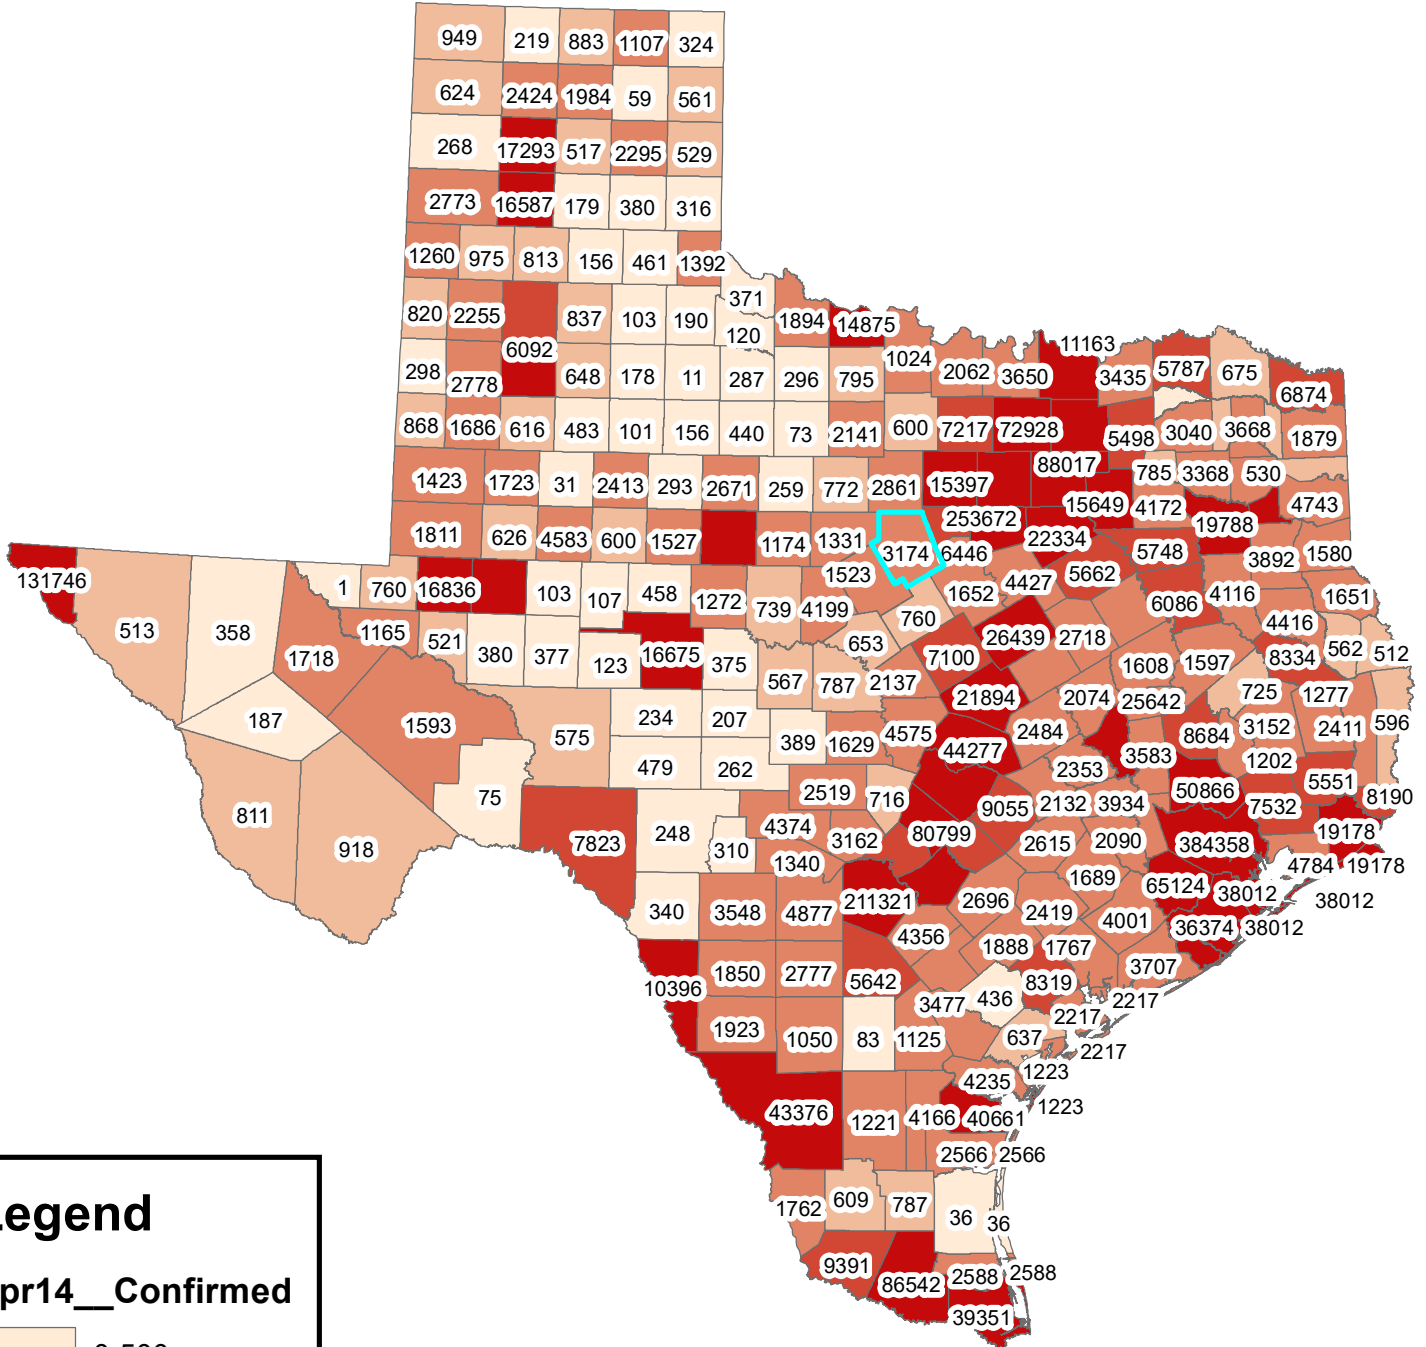

Texas Covid-19 Confirmed Cases

April 14, 2021

Legend

Apr14__Confirmed

- 0-500
- 501-1000
- 1001-5000
- 5001-10000
- 10001-384358

The City of Stephenville makes every effort to ensure this map is free of errors but does not warrant the map or its features. The City of Stephenville provides this map without any warranty of any kind whatsoever, either expressed or implied.

[https://github.com/CSSEGISandData/COVID-19/tree/master/csse covid 19 data/csse covid 19 daily reports](https://github.com/CSSEGISandData/COVID-19/tree/master/csse%20covid%2019%20data/csse%20covid%2019%20daily%20reports)