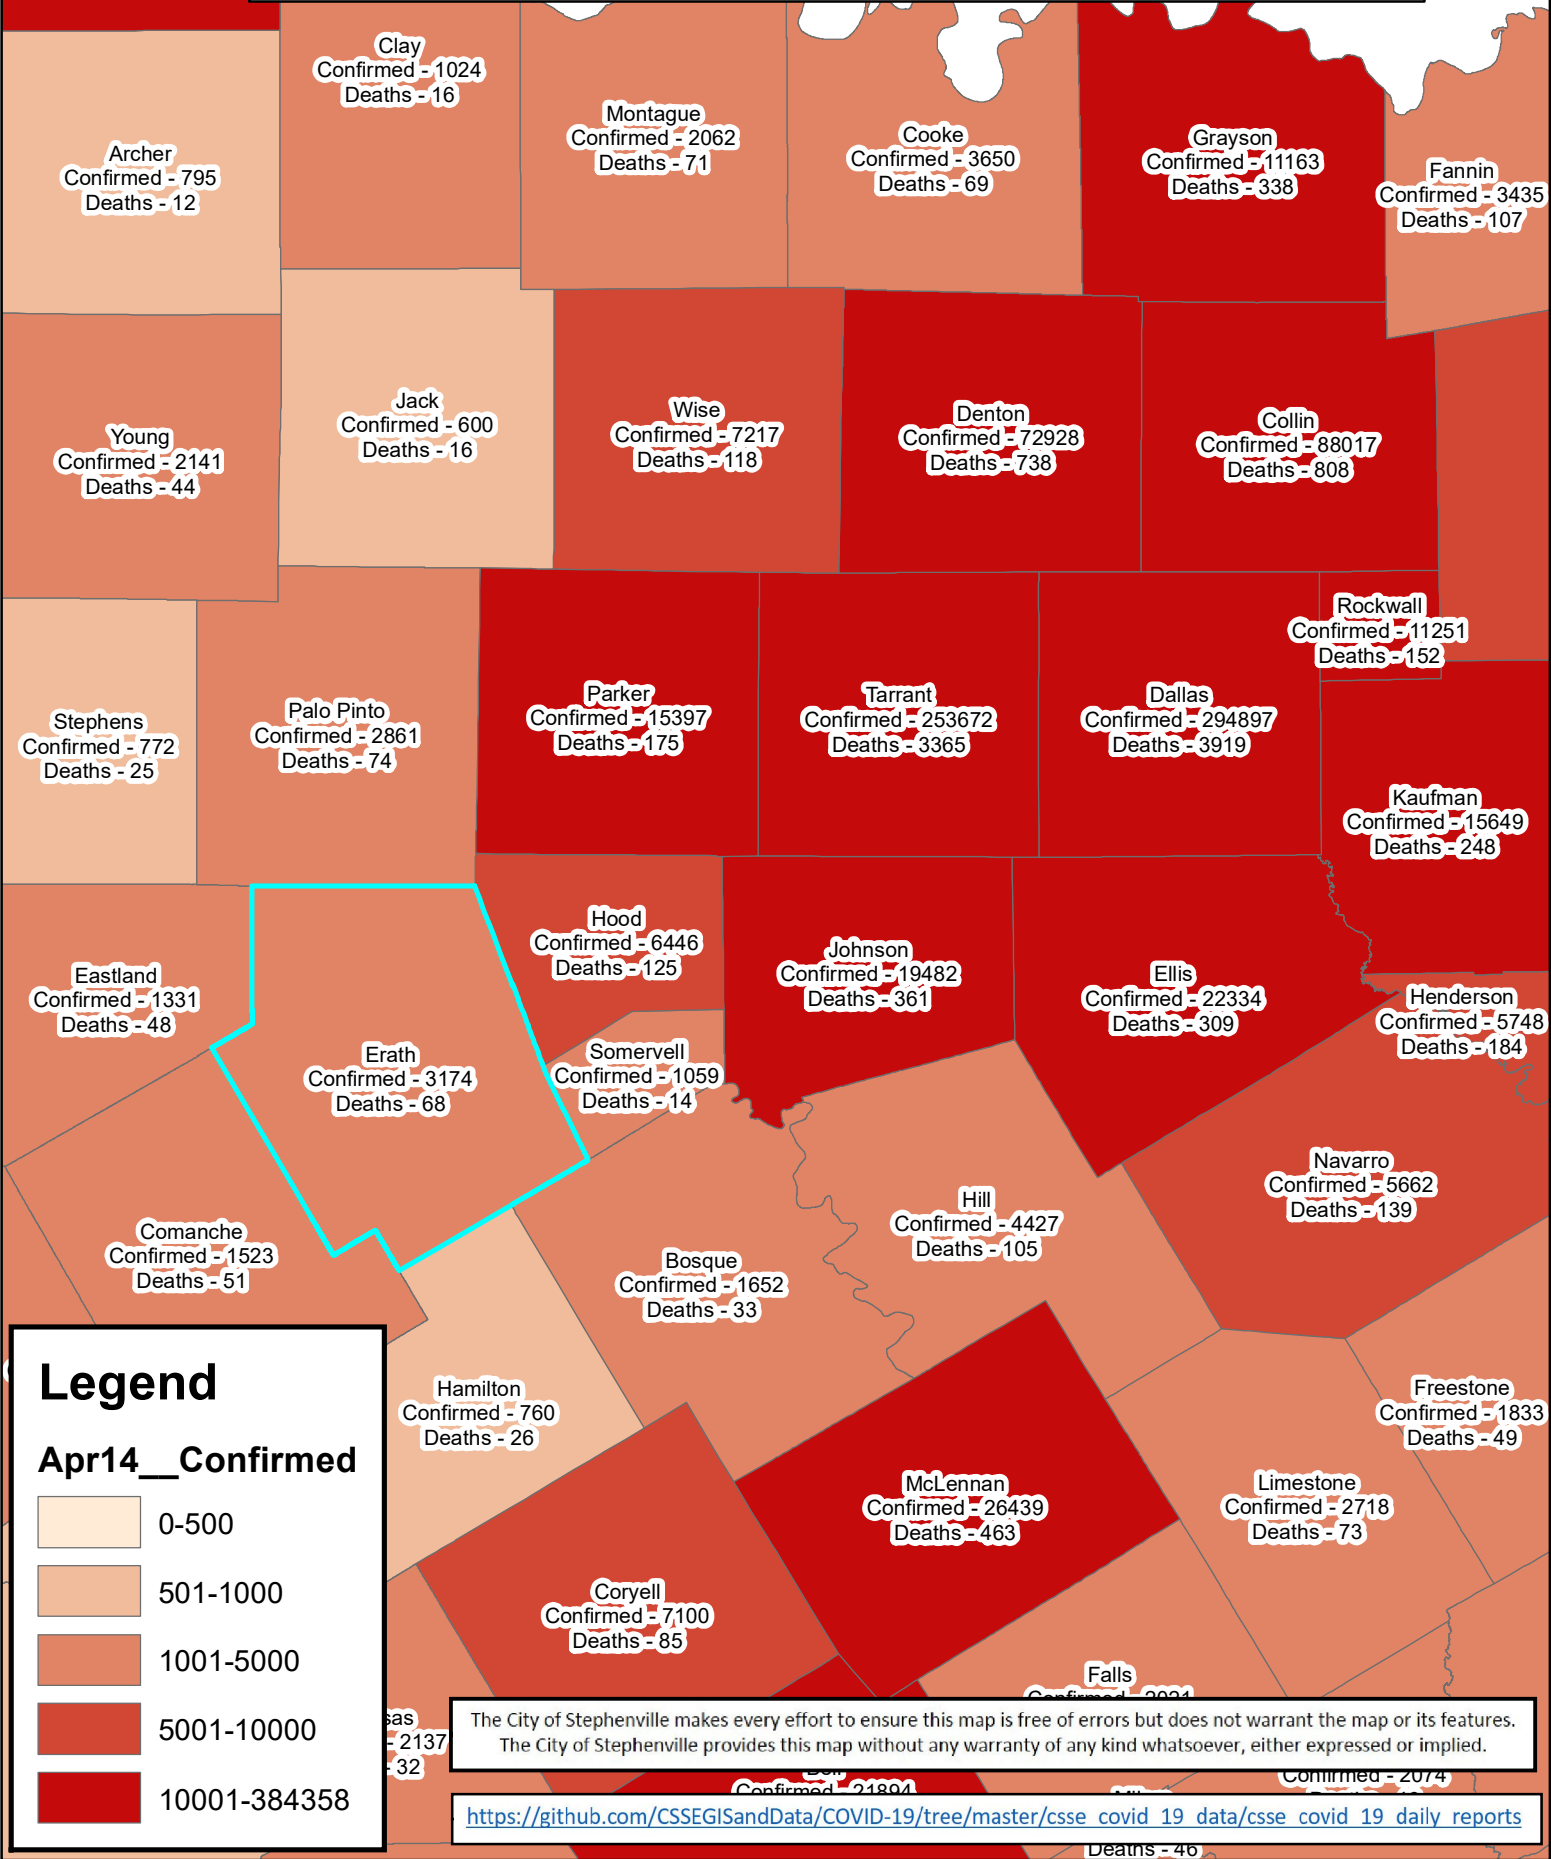

# Erath County Area Covid-19 Confirmed Cases

## April 14, 2021

### Legend