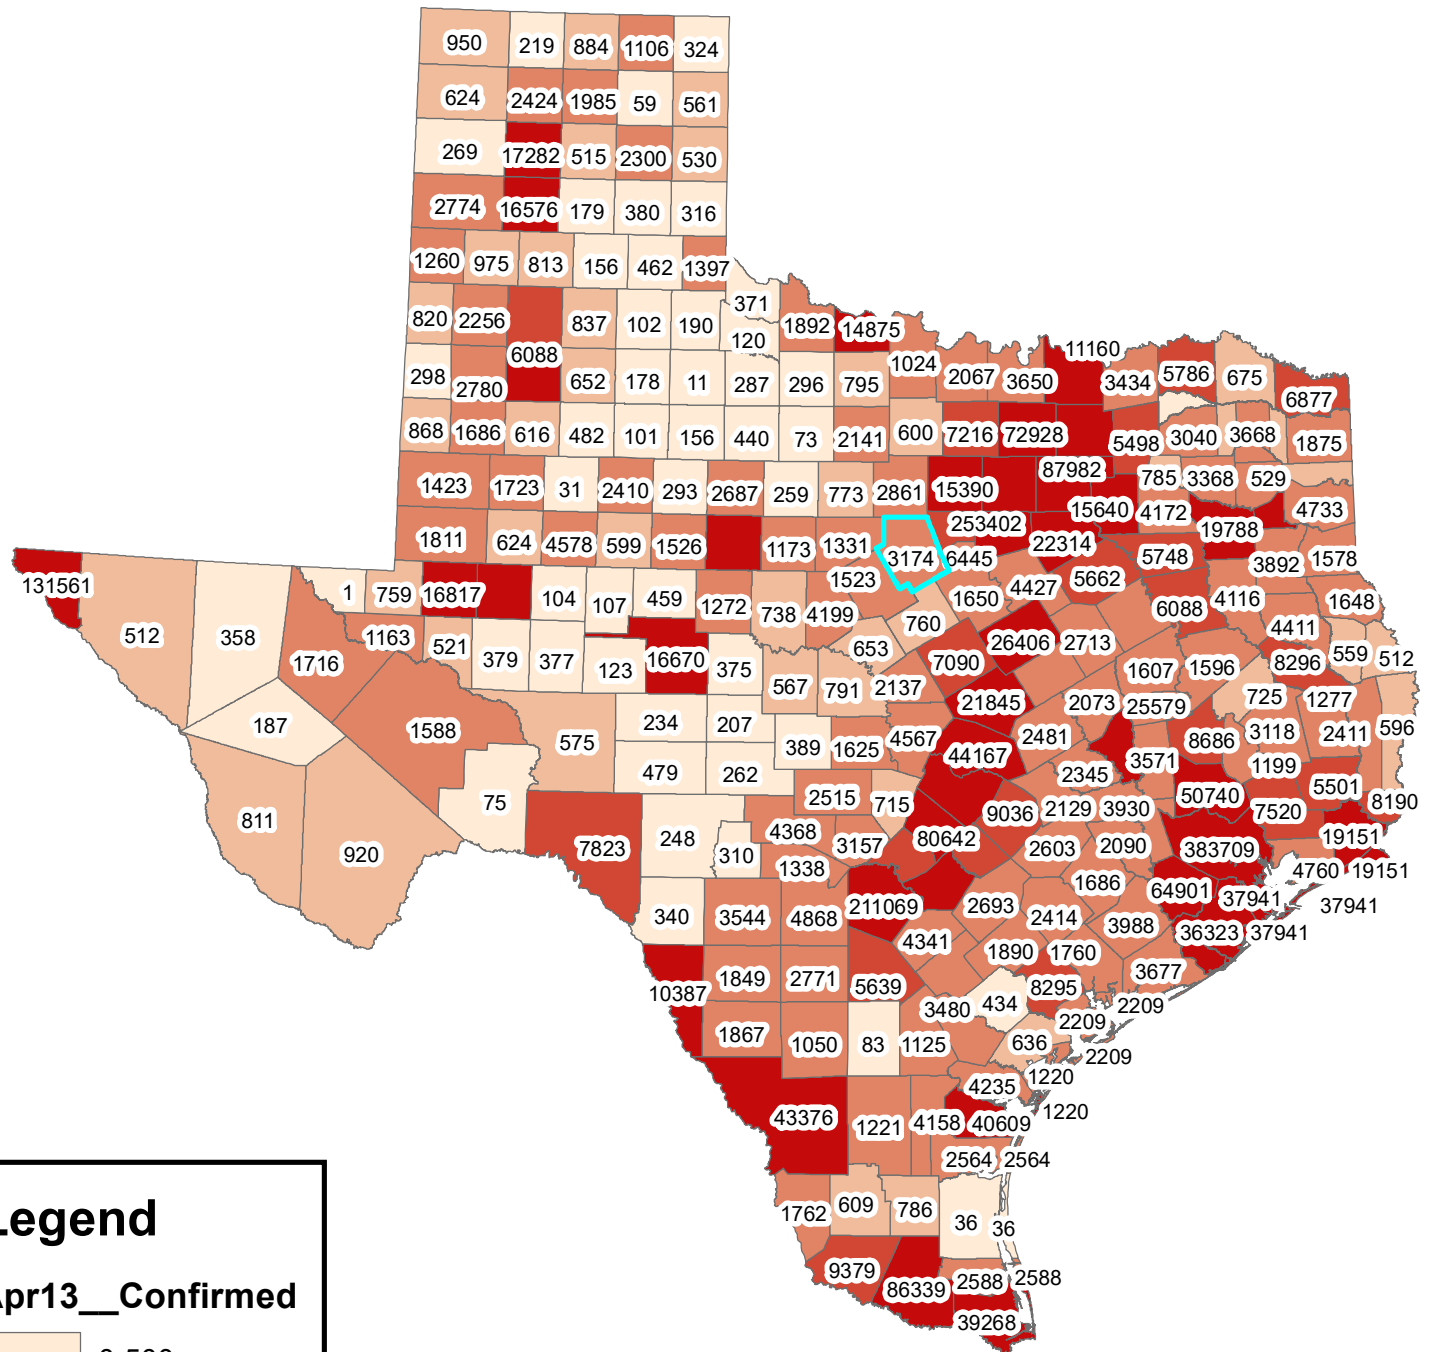

Texas Covid-19 Confirmed Cases April 13, 2021

Legend

Apr13__Confirmed

- 0-500
- 501-1000
- 1001-5000
- 5001-10000
- 10001-383709

The City of Stephenville makes every effort to ensure this map is free of errors but does not warrant the map or its features. The City of Stephenville provides this map without any warranty of any kind whatsoever, either expressed or implied.

[https://github.com/CSSEGISandData/COVID-19/tree/master/csse covid 19 data/csse covid 19 daily reports](https://github.com/CSSEGISandData/COVID-19/tree/master/csse%20covid%2019%20data/csse%20covid%2019%20daily%20reports)