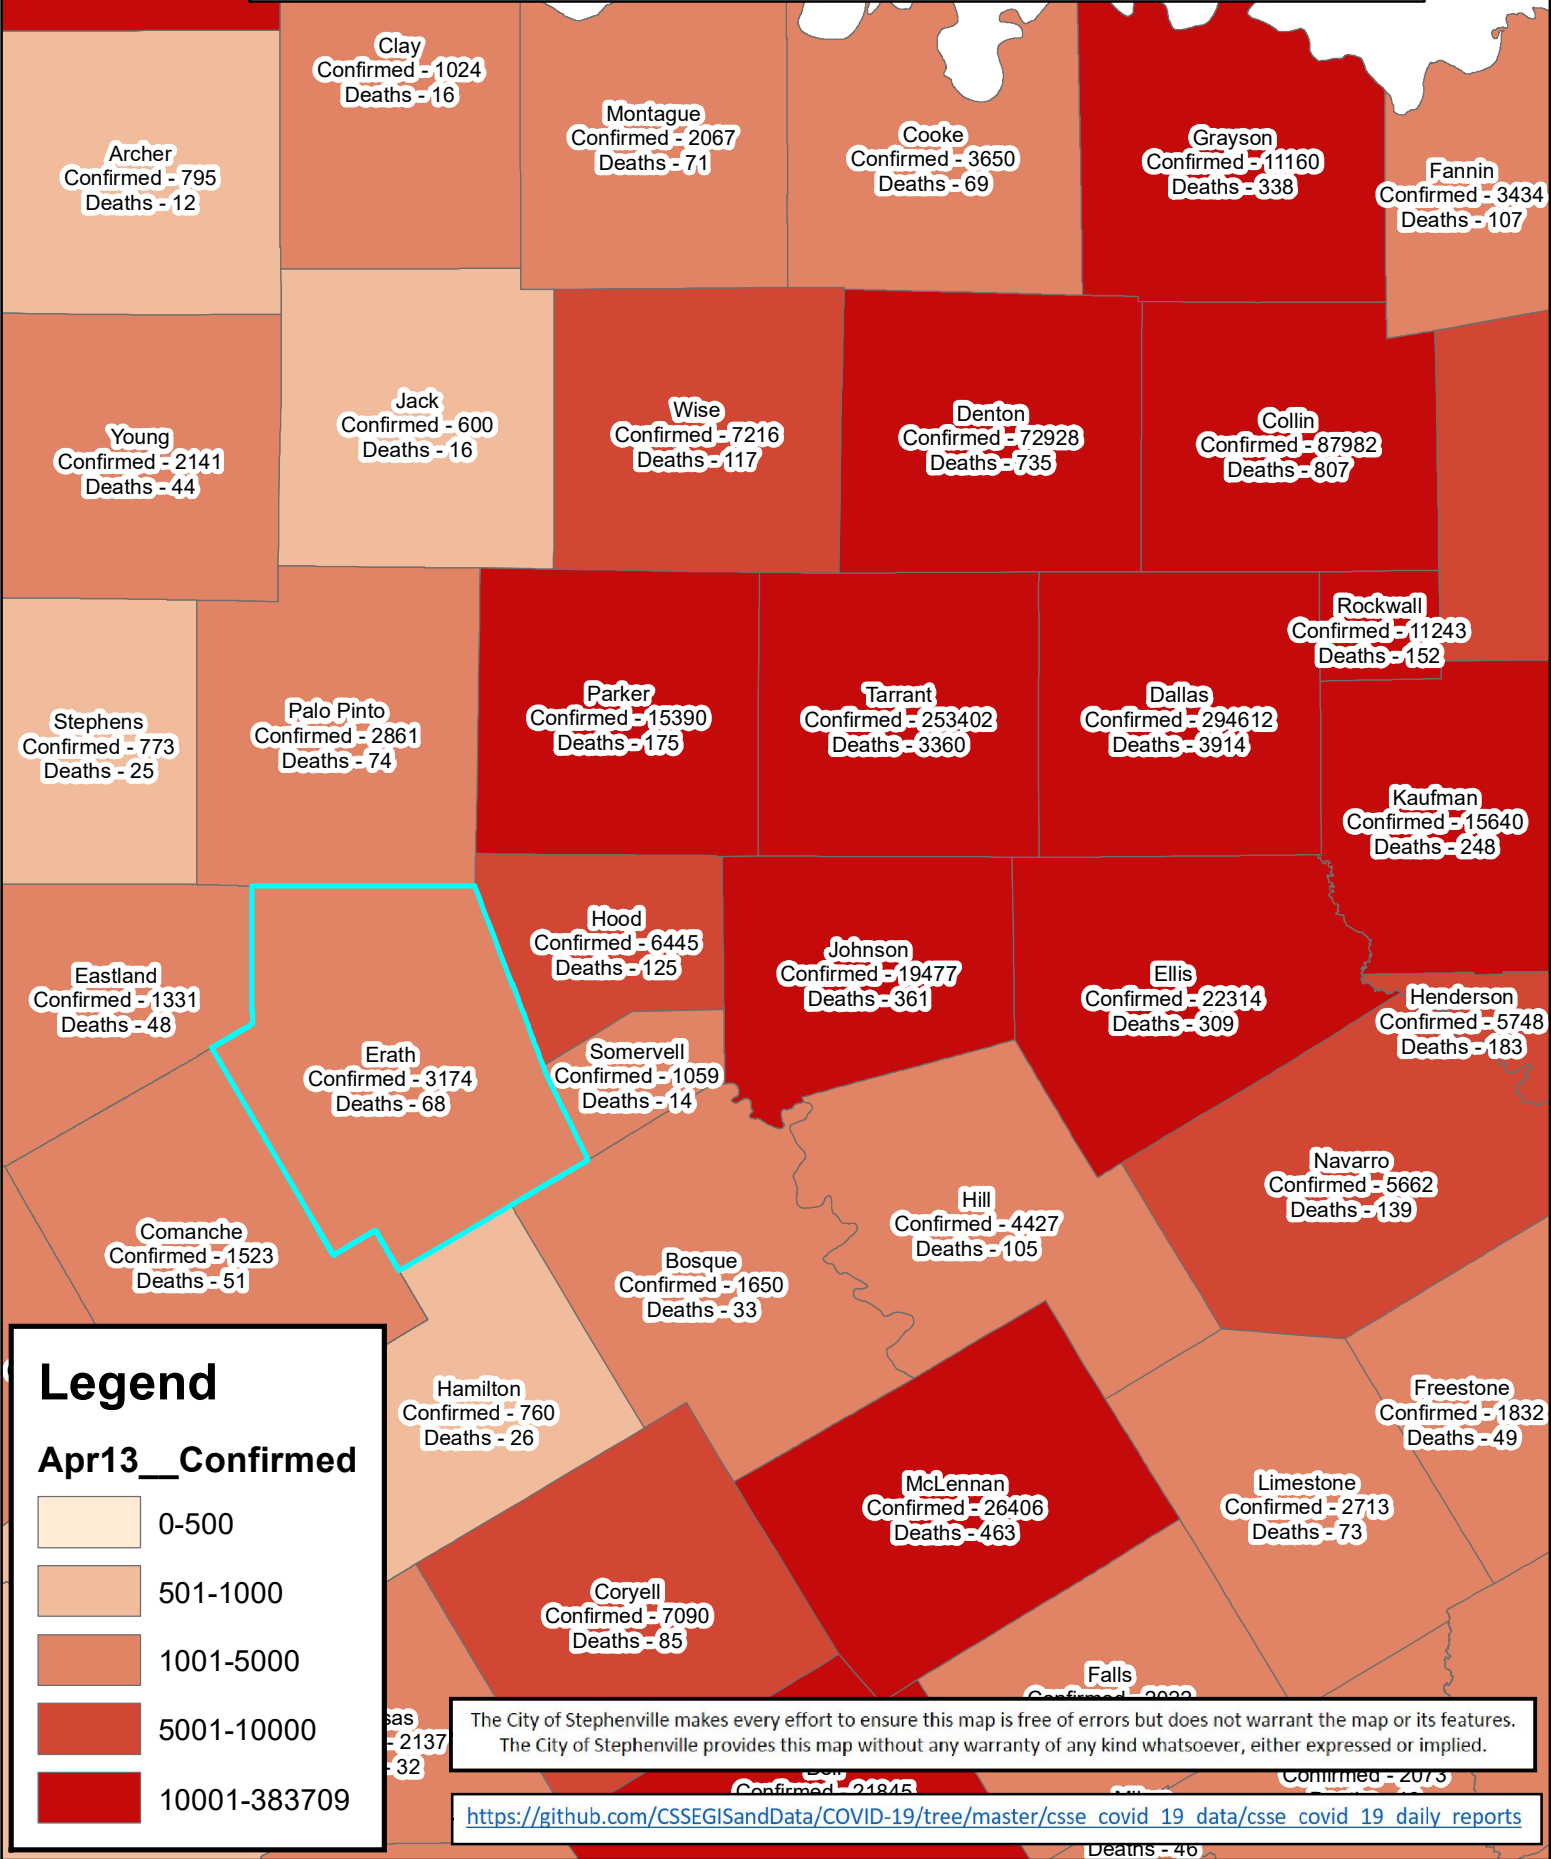

Erath County Area Covid-19 Confirmed Cases

April 13, 2021

Legend

Apr13__Confirmed

- 0-500
- 501-1000
- 1001-5000
- 5001-10000
- 10001-383709

The City of Stephenville makes every effort to ensure this map is free of errors but does not warrant the map or its features. The City of Stephenville provides this map without any warranty of any kind whatsoever, either expressed or implied.

<https://github.com/CSSEGISandData/COVID-19/tree/master/csse covid 19 data/csse covid 19 daily reports>