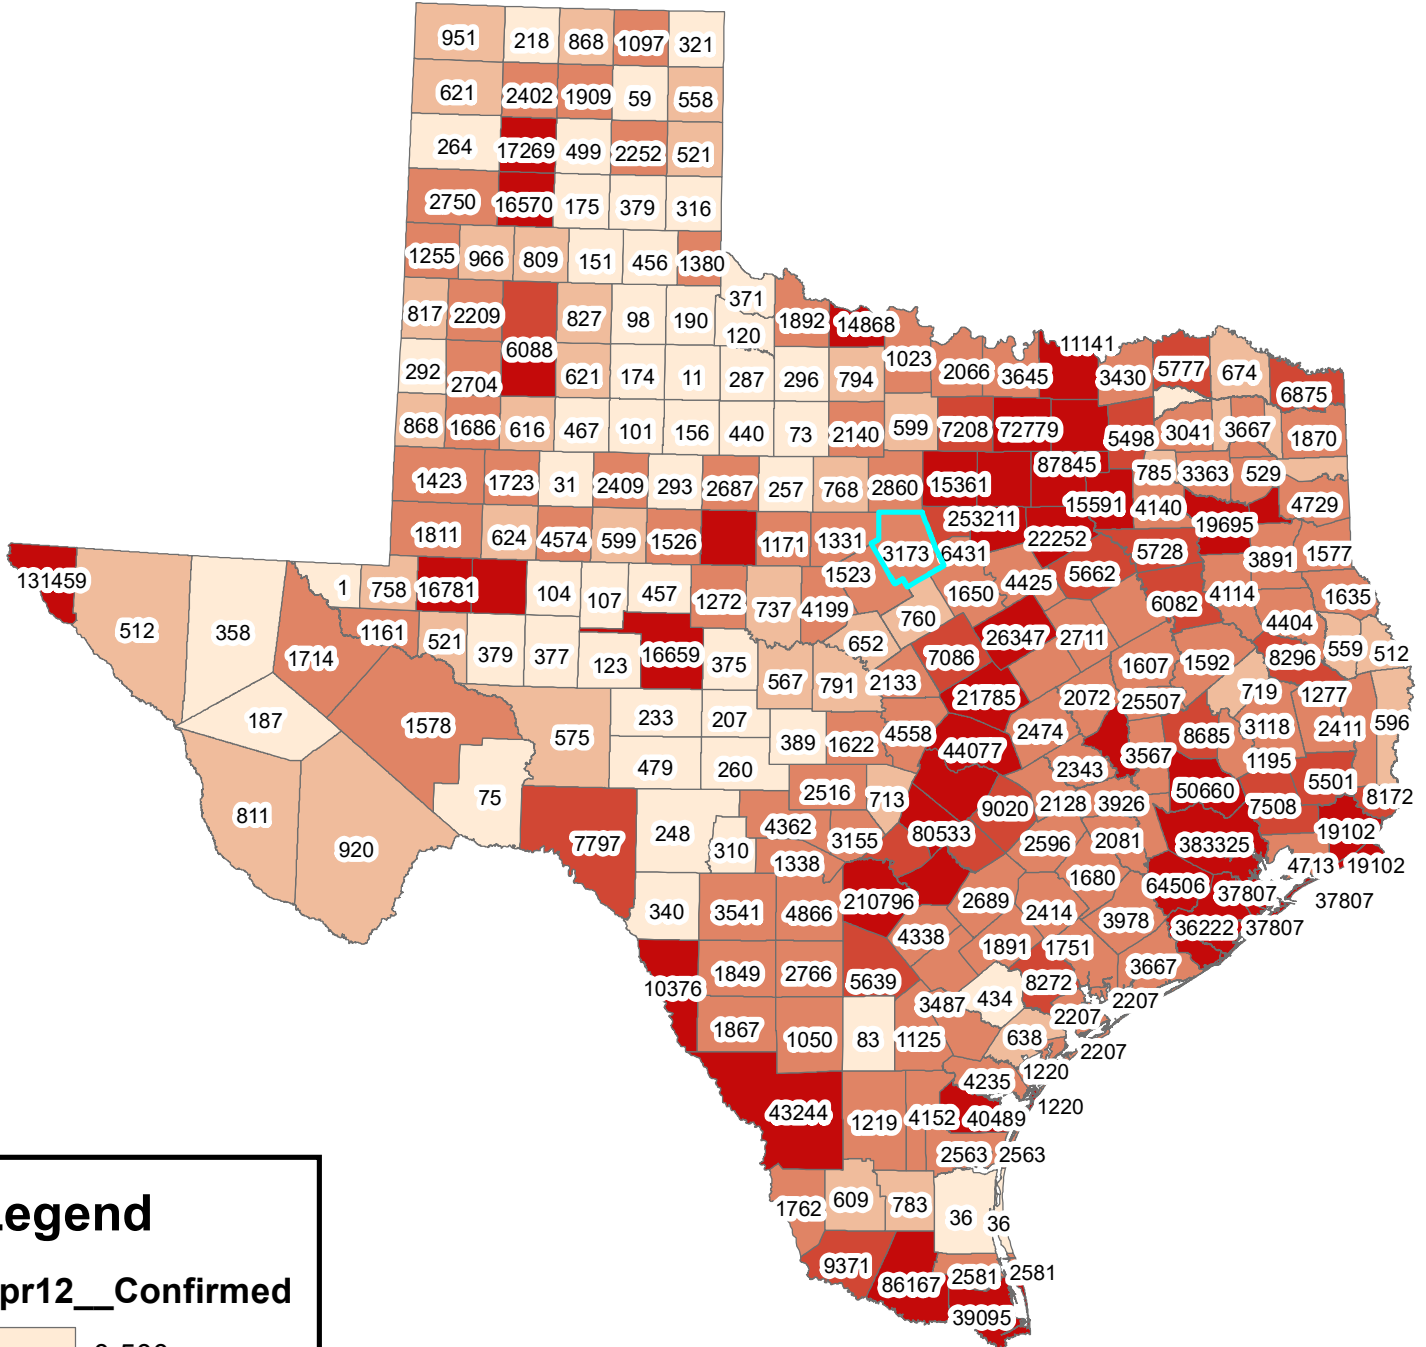

Texas Covid-19 Confirmed Cases

April 12, 2021

Legend

Apr12__Confirmed

- 0-500
- 501-1000
- 1001-5000
- 5001-10000
- 10001-383325

The City of Stephenville makes every effort to ensure this map is free of errors but does not warrant the map or its features. The City of Stephenville provides this map without any warranty of any kind whatsoever, either expressed or implied.

[https://github.com/CSSEGISandData/COVID-19/tree/master/csse covid 19 data/csse covid 19 daily reports](https://github.com/CSSEGISandData/COVID-19/tree/master/csse%20covid%2019%20data/csse%20covid%2019%20daily%20reports)