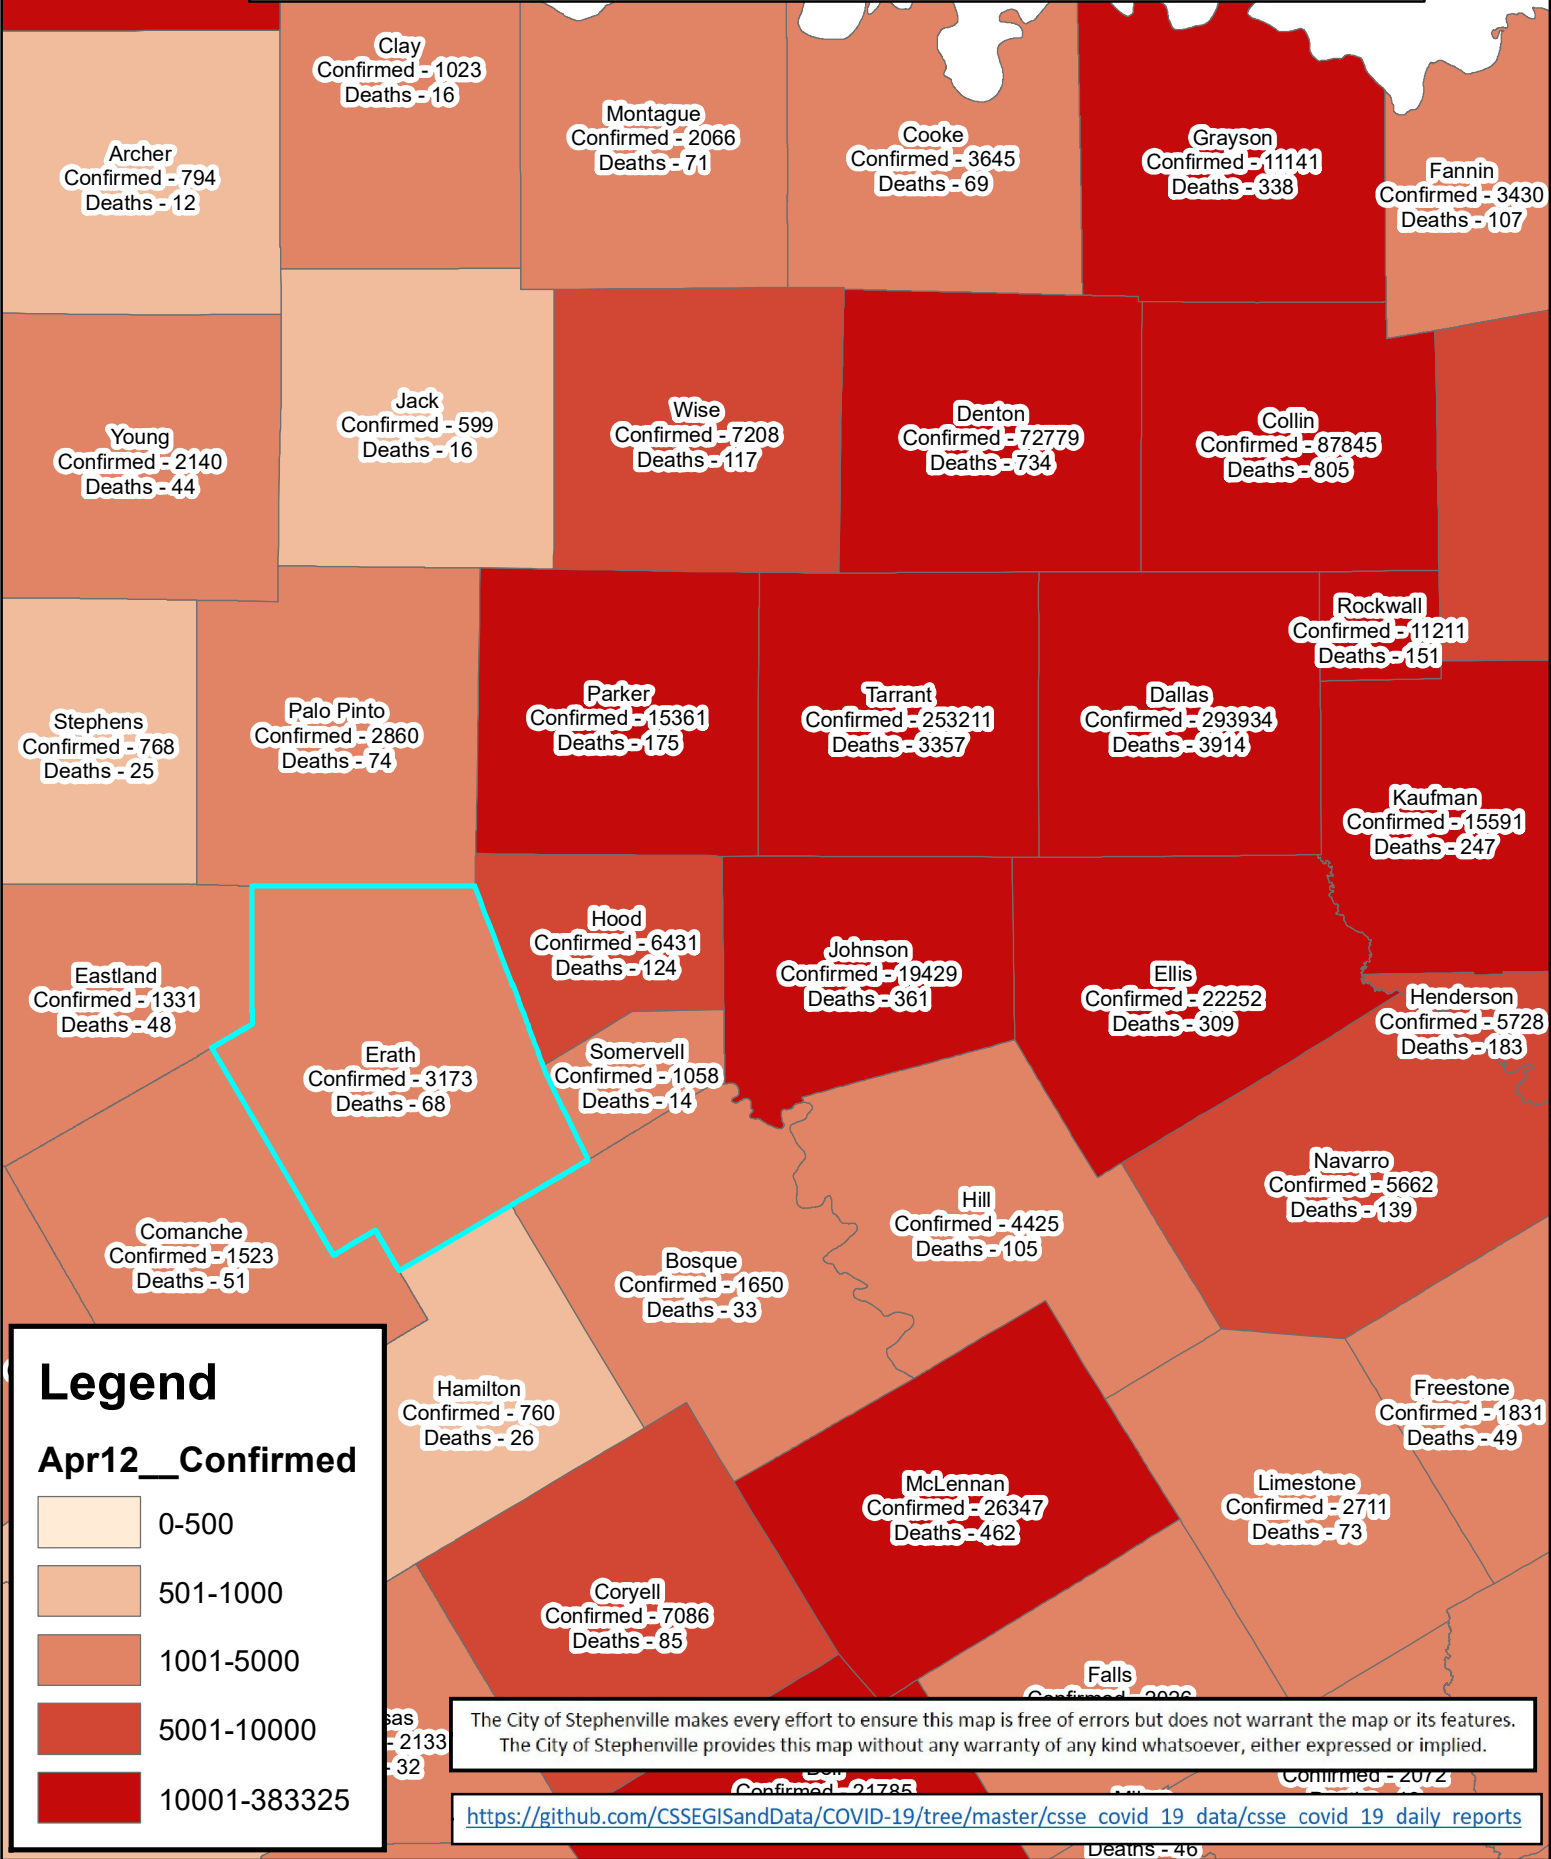

Erath County Area Covid-19 Confirmed Cases

April 12, 2021

Legend

Apr12__Confirmed

- 0-500
- 501-1000
- 1001-5000
- 5001-10000
- 10001-383325

The City of Stephenville makes every effort to ensure this map is free of errors but does not warrant the map or its features. The City of Stephenville provides this map without any warranty of any kind whatsoever, either expressed or implied.

<https://github.com/CSSEGISandData/COVID-19/tree/master/csse covid 19 data/csse covid 19 daily reports>