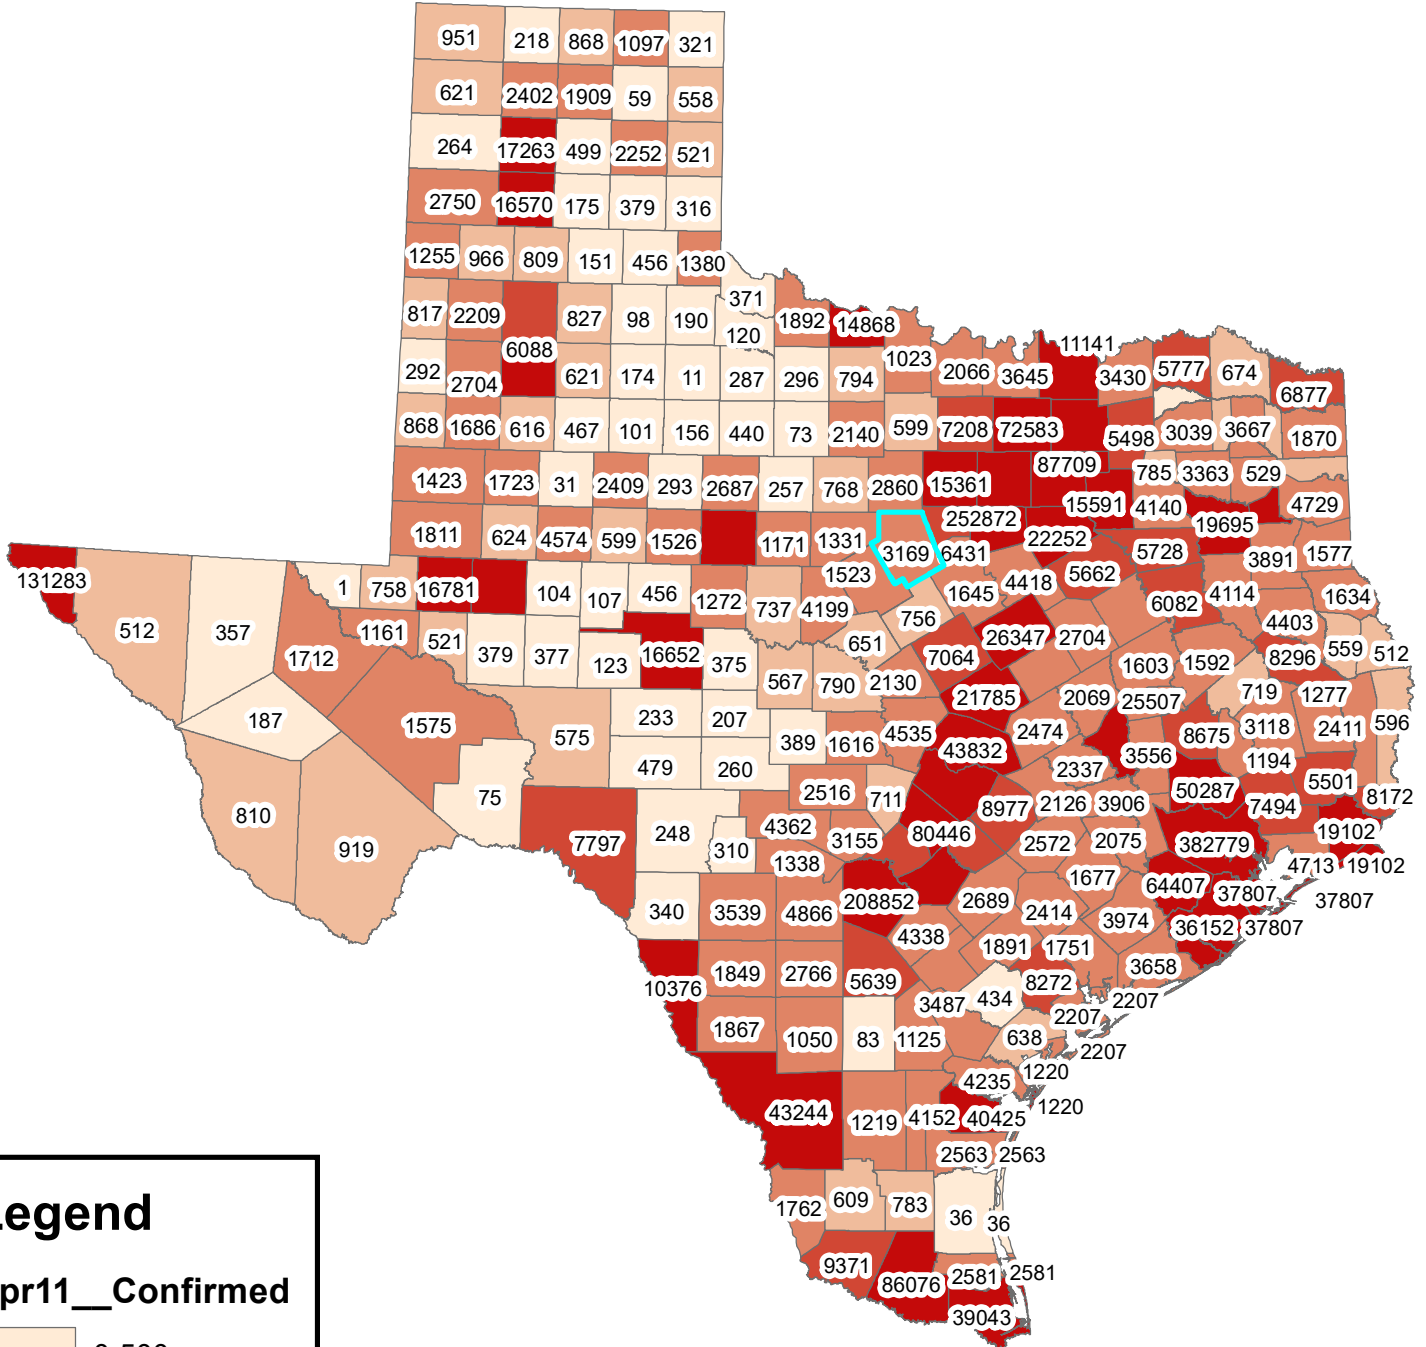

Texas Covid-19 Confirmed Cases

April 11, 2021

Legend

Apr11__Confirmed

- 0-500
- 501-1000
- 1001-5000
- 5001-10000
- 10001-382779

The City of Stephenville makes every effort to ensure this map is free of errors but does not warrant the map or its features. The City of Stephenville provides this map without any warranty of any kind whatsoever, either expressed or implied.

[https://github.com/CSSEGISandData/COVID-19/tree/master/csse covid 19 data/csse covid 19 daily reports](https://github.com/CSSEGISandData/COVID-19/tree/master/csse%20covid%2019%20data/csse%20covid%2019%20daily%20reports)